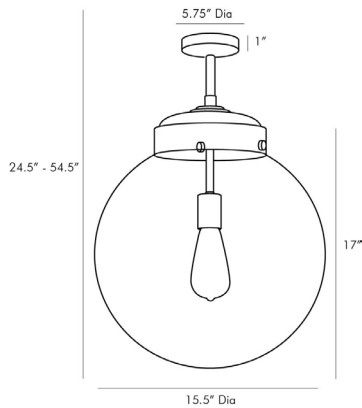

ARTERIORES

REEVES LARGE OUTDOOR PENDANT

49208

H: 24.5 IN, Dia: 15.50 IN

Aged Brass

Contract Suitable As Is

Light a space with timeless design. This classic globe pendant features a clear glass shade and aged brass finished steel, giving it an updated, industrial style. Consider an antique style bulb to create a subtle glow with stylized filament designs. Shown with an Edison bulb. Also comes in Large Aged Iron (49207), Small Aged Iron (49210) and Small Aged Brass (49211). Additional pipe available (PIPE-192). Approved for use in outdoor areas.

APPEARANCE

| | |
|------------------|------------------------------|
| Material | Glass, Steel |
| Finish | Aged Brass, Aged Iron, Clear |
| Top Coat/Sealant | false |

DIMENSIONS

| | |
|---------|-------------------------|
| Pendant | 54.5 IN |
| Canopy | H: 17 IN, Dia: 15.50 IN |
| | H: 1 IN, Dia: 5.75 IN |

WIRING

| | |
|-------------------|----------------------|
| Rating | Outdoor |
| Cord | 10 FT IN, Black, SVT |
| Socket | 1, Type A- E26 Other |
| Photographed Bulb | Edison Bulb |
| Maximum Watt | 60 |
| Voltage | 110-120 V |