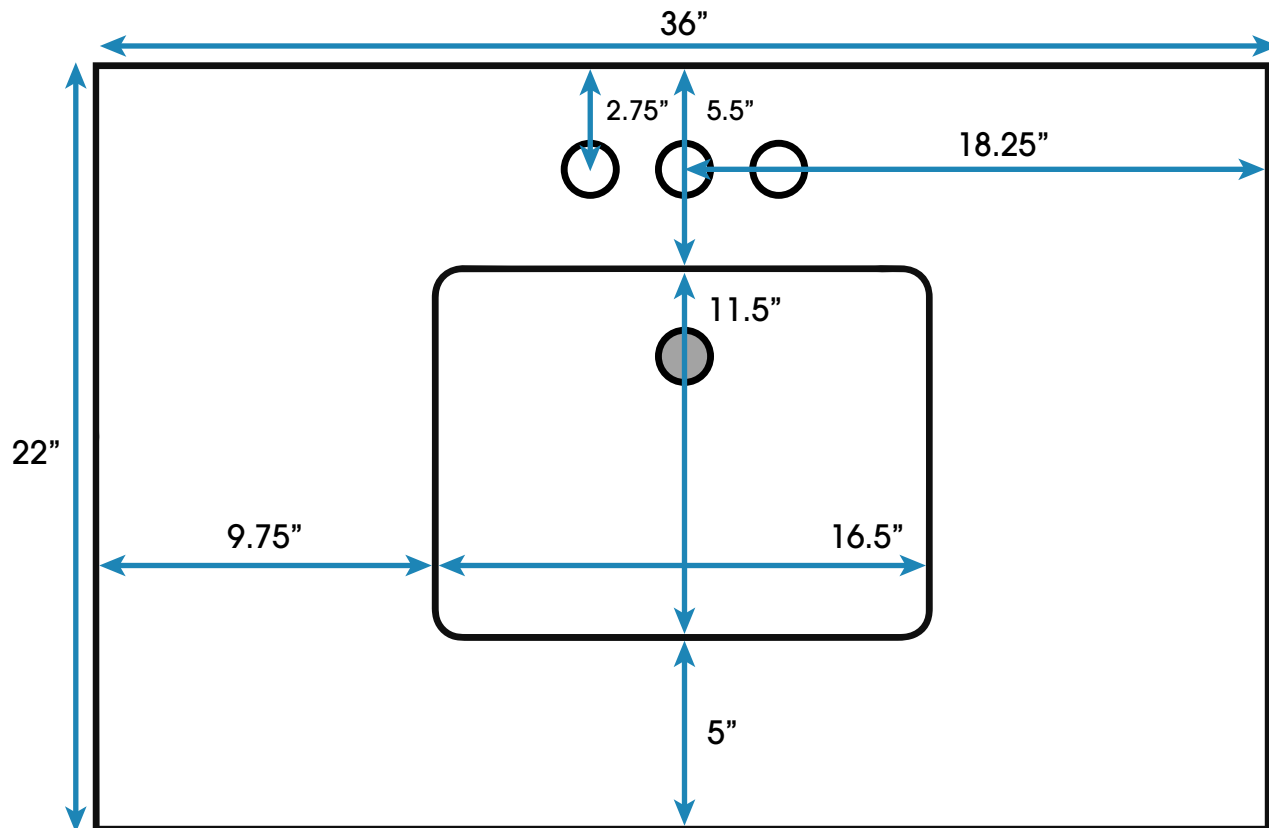

# Copenhagen 36-inch Bath Vanity (Top View)

**All measurements are approximate and rounded to the nearest quarter inch  
Please allow for a slight margin of error**