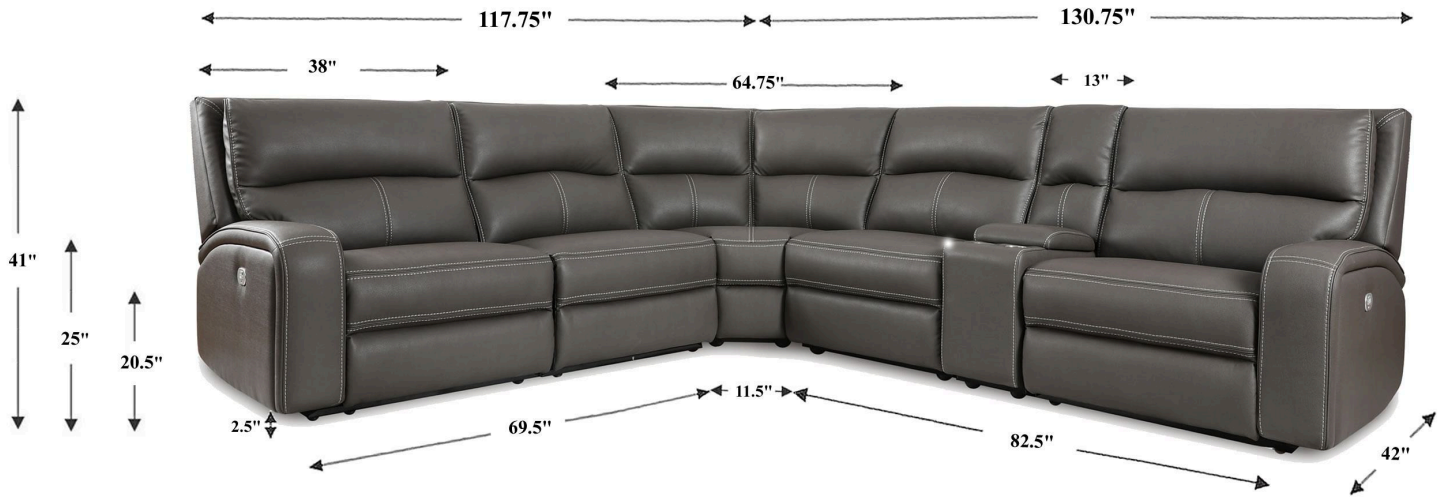

6 Piece Modular Power Reclining Sectional with Power Adjustable Headrests

Overall Dimensions	130.75" x 117.75" x 41"
Overall Width	130.75"
Overall Depth	117.75"
Overall Height	41"
Overall Weight	479.9 lbs.
Fully Reclined	68"
Distance from Wall	5.5"
Back of Seat to end of Chaise	41"
Leg Height (Distance from Foot Rest to Floor in Full Recline)	22.5"
Head Height (Distance from Headrest to Floor in Full Recline)	34"

Seat Width	30"
Seat Depth	22"
Seat Height	20.5"
Arm Width	8"
Arm Depth	28"
Arm Height	25"
Back Height	24"
Headrest Extended from Back	6"
Console Storage area Inside	10" x 11.5" x 6"