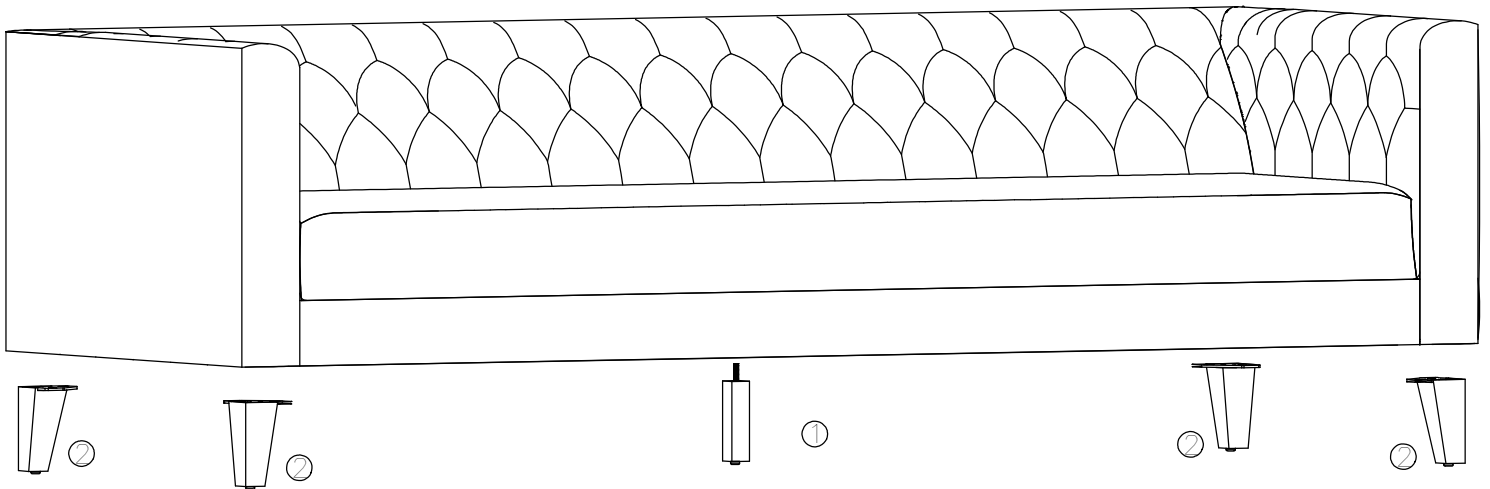

ASSEMBLY INSTRUCTION

Sofa

HARDWARE LIST

A		Bolt Ø8 x 30mm	8
B		Lock Washer Ø8 x 13mm	8
C		Flat Washer Ø8 x 19mm	8
D		Allen Key M5	1

1