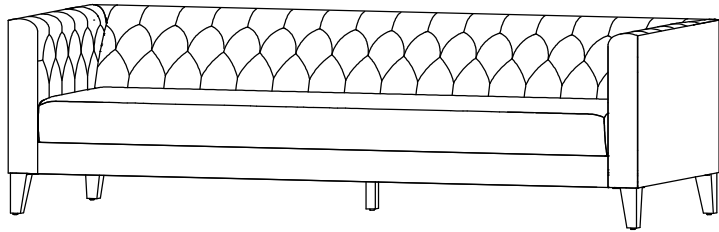

ASSEMBLY INSTRUCTION

Sofa

HARDWARE LIST

A		Bolt Ø8 x 30mm	8
B		Lock Washer Ø8 x 13mm	8
C		Flat Washer Ø8 x 19mm	8
D		Allen Key M5	1

1