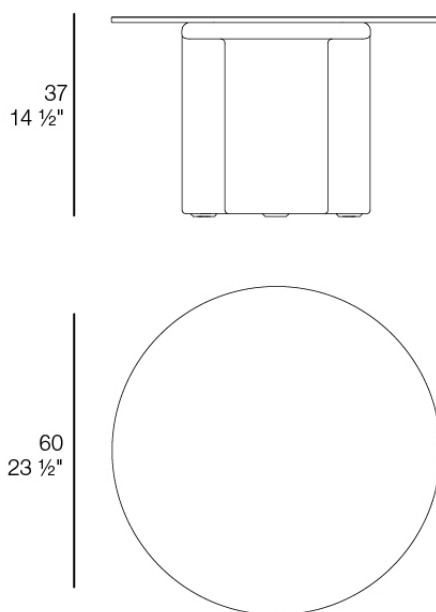

Mel low table 60cm

by Ramón Esteve

Mel explores the avant-garde from the everyday: enveloping shapes, tubular gestures, and a presence that lingers in the eye. With a sculptural and iconic character, its gentle, sinuous curves generate a strong visual identity while evoking the memory of wicker furniture—reinterpreted through a continuous, tubular, contemporary language.

Info

Description

MEL Mesa Centro D60
MEL Low Table D23 1/2"
Ref. 66503

Finishes

finishes

Basic

Ref. 66503

white 2001