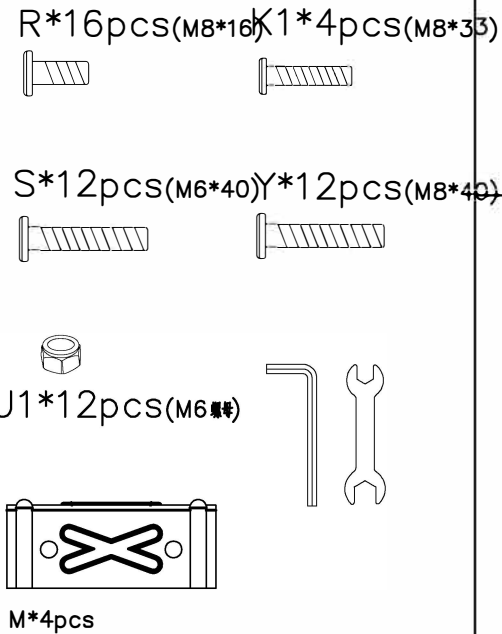

Platform Bed Set-up Instruction

SIZE: Full/Queen/King/Cal King

Headboard Parts List

Footboard Parts List

Bed Body Parts List

Accessories List

Setp 1-1

Setp 1-2

Setp 1-3

Setp 2-1

Setp 3

Setp 2-2

Setp 4

Setp 5

Setp 2-3

Setp 6