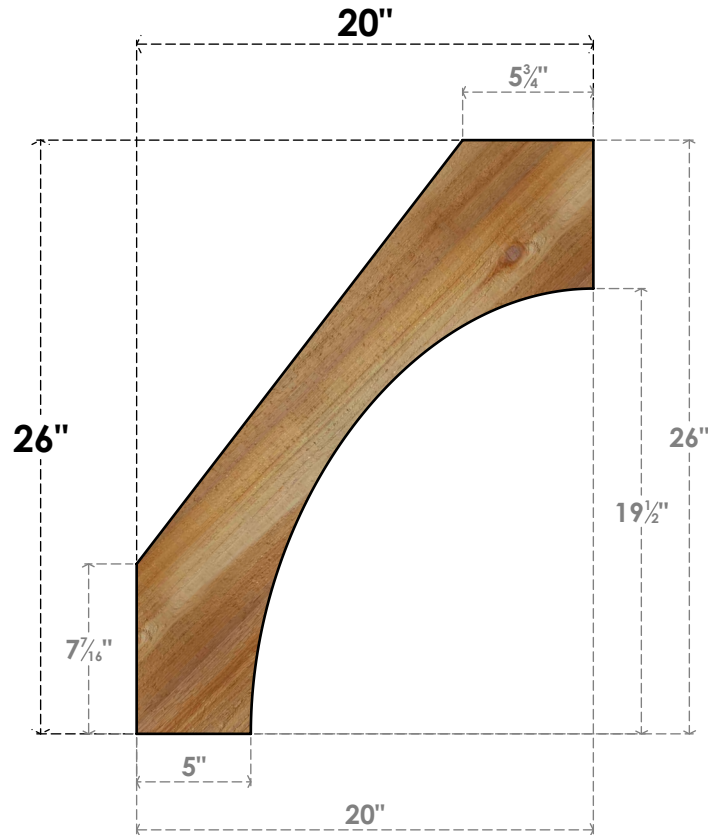

BRC04X20X26WTLOORWR

4"W X 20"D X 26"H WESTLAKE ROUGH SAWN BRACE, WESTERN RED CEDAR

SIDE

FRONT

EKENA MILLWORK
 2300 WEST MAIN ST.
 CLARKSVILLE, TX 75426
 TOLL FREE: 866-607-0453
 WWW.EKENAMILLWORK.COM

NOTES