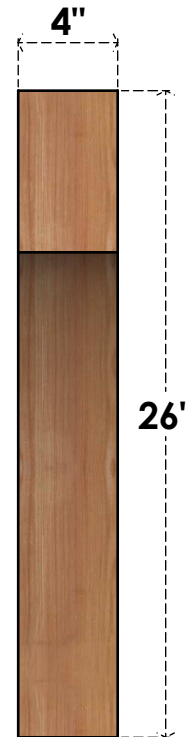

BRC04X20X26WTLOORWR

4"W X 20"D X 26"H WESTLAKE ROUGH SAWN BRACE, WESTERN RED CEDAR

SIDE

FRONT

EKENA MILLWORK
 2300 WEST MAIN ST.
 CLARKSVILLE, TX 75426
 TOLL FREE: 866-607-0453
 WWW.EKENAMILLWORK.COM

NOTES

1. INSTALLATION TO BE COMPLETED IN ACCORDANCE WITH MANUFACTURER'S SPECIFICATIONS.
2. DRAWING MAY NOT BE TO SCALE
3. THIS DRAWING IS INTENDED FOR DESIGN AND PLANNING PURPOSES ONLY.
4. ALL INFORMATION CONTAINED HEREIN WAS CURRENT AT THE TIME OF DEVELOPMENT BUT MUST BE REVIEWED AND APPROVED BY THE PRODUCT MANUFACTURER TO BE CONSIDERED ACCURATE.
5. PRODUCTS ARE NOT KILN DRIED. THIS ITEM IS UNIQUE AND WILL CONTAIN THE NATURAL VARIATIONS THAT THE WOOD SPECIES OFFERS. THIS MAY RESULT IN VARIATIONS UP TO 1/4"