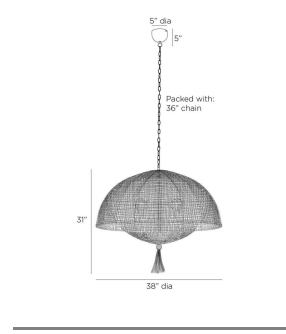

CABANA PENDANT

DMS18
 Natural Rattan
 H: 37 IN
 Dia: 38.00 IN

Clean, overlapping forms of natural rattan form a double-shaded pendant that is more than the sum of its parts. Accented with a playful tassel detail, this fixture suspends from a chain of antique brass-plated iron secured to an antique brass canopy that mirrors the rounded forms of the shades. Additional chain available. Finish will vary.