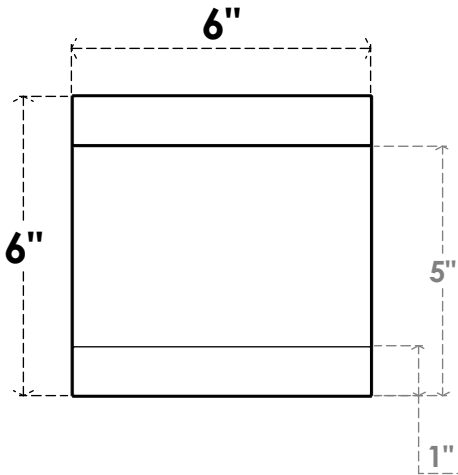

ITEM NUMBER: RFTURO060X06000X24000X006BUR00RCPR

6"W X 6"H X 24"L TIMBERTHANE ROUGH CEDAR BURLINGTON FAUX WOOD OPEN RAFTER TAIL, 6"L
END, PRIMED TAN

SIDE PROFILE

FRONT PROFILE

ISOMETRIC

GENERATED DATE : 03/02/2023