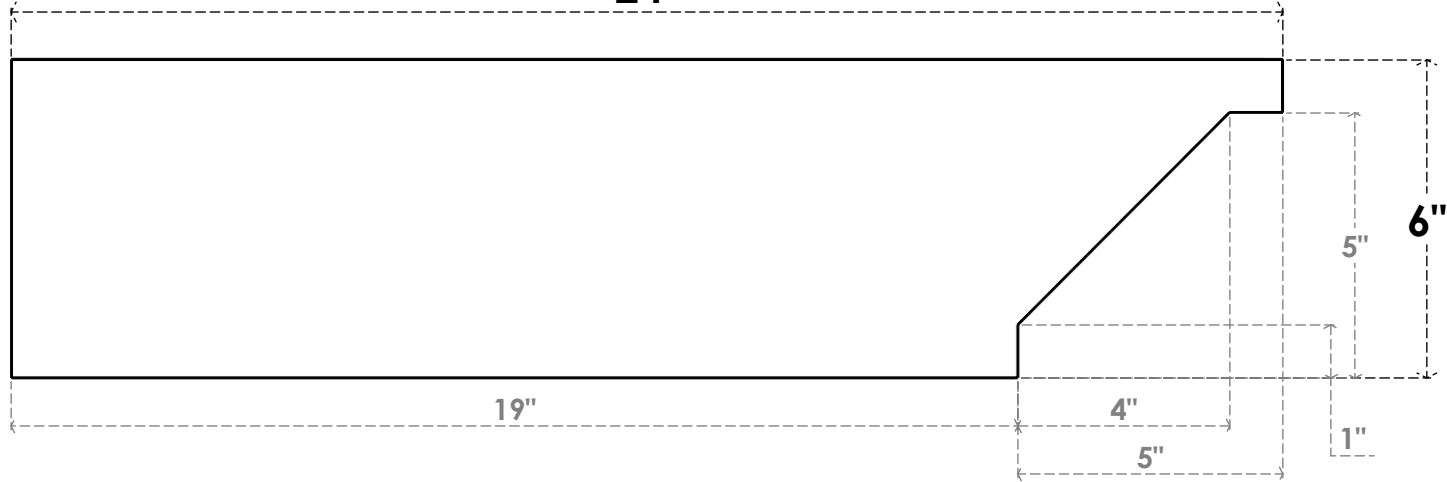

ITEM NUMBER: RFTURO060X06000X24000X006BUR00RCPR

6"W X 6"H X 24"L TIMBERTHANE ROUGH CEDAR BURLINGTON FAUX WOOD OPEN RAFTER TAIL, 6"L
END, PRIMED TAN

SIDE PROFILE

FRONT PROFILE

ISOMETRIC

GENERATED DATE : 03/02/2023