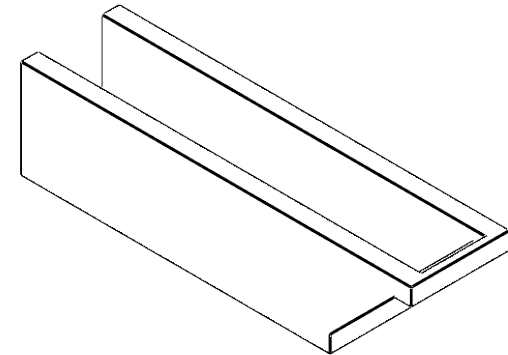

ITEM NUMBER: RFTURO060X06000X24000X006BUR00RCPR

6"W X 6"H X 24"L TIMBERTHANE ROUGH CEDAR BURLINGTON FAUX WOOD OPEN RAFTER TAIL, 6"L
END, PRIMED TAN

SIDE PROFILE

FRONT PROFILE

ISOMETRIC

GENERATED DATE : 03/02/2023

EKENA MILLWORK
2300 WEST MAIN ST.
CLARKSVILLE, TX 75426
TOLL FREE: 866-607-0453
WWW.EKENAMILLWORK.COM

NOTES

1. INSTALLATION TO BE COMPLETED IN ACCORDANCE WITH MANUFACTURER'S SPECIFICATIONS.
2. DRAWING MAY NOT BE TO SCALE
3. THIS DRAWING IS INTENDED FOR DESIGN AND PLANNING PURPOSES ONLY.
4. ALL INFORMATION CONTAINED HEREIN WAS CURRENT AT THE TIME OF DEVELOPMENT BUT MUST BE REVIEWED AND APPROVED BY THE PRODUCT MANUFACTURER TO BE CONSIDERED ACCURATE.
5. TIMBERTHANE ARCHITECTURAL PRODUCTS ARE MADE FROM HIGH DENSITY URETHANE AND COME FACTORY PRIMED