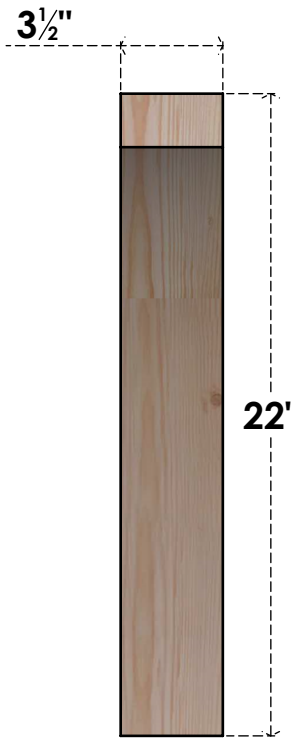

BRC04X18X22THR00SDF

3 1/2"W X 18"D X 22"H THORTON SMOOTH BRACE, DOUGLAS FIR

SIDE

FRONT

EKENA MILLWORK
 2300 WEST MAIN ST.
 CLARKSVILLE, TX 75426
 TOLL FREE: 866-607-0453
 WWW.EKENAMILLWORK.COM

NOTES

1. INSTALLATION TO BE COMPLETED IN ACCORDANCE WITH MANUFACTURER'S SPECIFICATIONS.
2. DRAWING MAY NOT BE TO SCALE
3. THIS DRAWING IS INTENDED FOR DESIGN AND PLANNING PURPOSES ONLY.
4. ALL INFORMATION CONTAINED HEREIN WAS CURRENT AT THE TIME OF DEVELOPMENT BUT MUST BE REVIEWED AND APPROVED BY THE PRODUCT MANUFACTURER TO BE CONSIDERED ACCURATE.
5. PRODUCTS ARE NOT KILN DRIED. THIS ITEM IS UNIQUE AND WILL CONTAIN THE NATURAL VARIATIONS THAT THE WOOD SPECIES OFFERS. THIS MAY RESULT IN VARIATIONS UP TO 1/4"