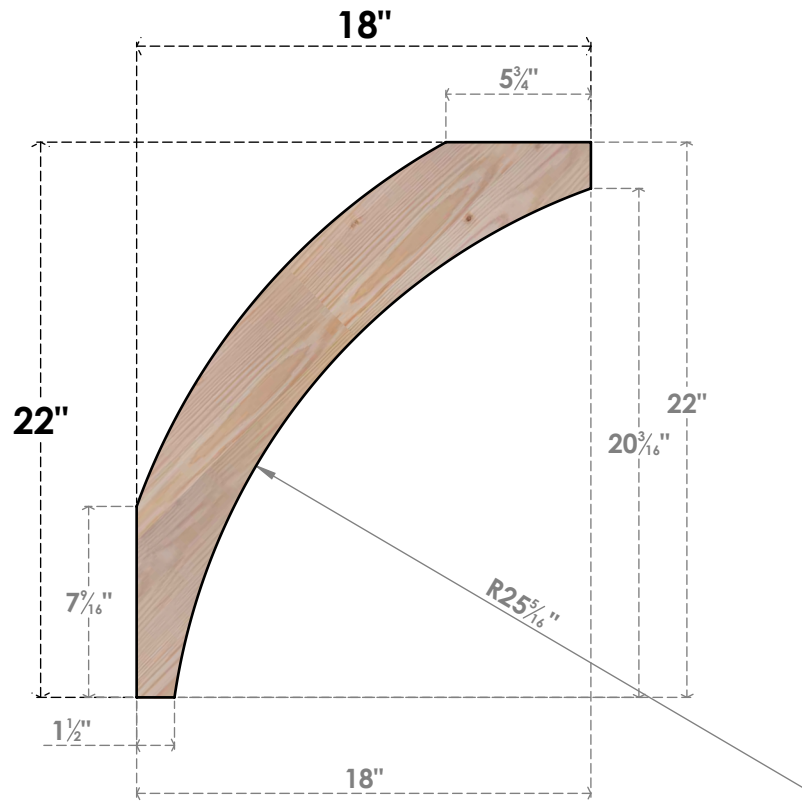

BRC04X18X22THR00SDF

3 1/2"W X 18"D X 22"H THORTON SMOOTH BRACE, DOUGLAS FIR

SIDE

FRONT

EKENA MILLWORK
 2300 WEST MAIN ST.
 CLARKSVILLE, TX 75426
 TOLL FREE: 866-607-0453
 WWW.EKENAMILLWORK.COM

NOTES

1. INSTALLATION TO BE COMPLETED IN ACCORDANCE WITH MANUFACTURER'S SPECIFICATIONS.
2. DRAWING MAY NOT BE TO SCALE
3. THIS DRAWING IS INTENDED FOR DESIGN AND PLANNING PURPOSES ONLY.
4. ALL INFORMATION CONTAINED HEREIN WAS CURRENT AT THE TIME OF DEVELOPMENT BUT MUST BE REVIEWED AND APPROVED BY THE PRODUCT MANUFACTURER TO BE CONSIDERED ACCURATE.
5. PRODUCTS ARE NOT KILN DRIED. THIS ITEM IS UNIQUE AND WILL CONTAIN THE NATURAL VARIATIONS THAT THE WOOD SPECIES OFFERS. THIS MAY RESULT IN VARIATIONS UP TO 1/4"