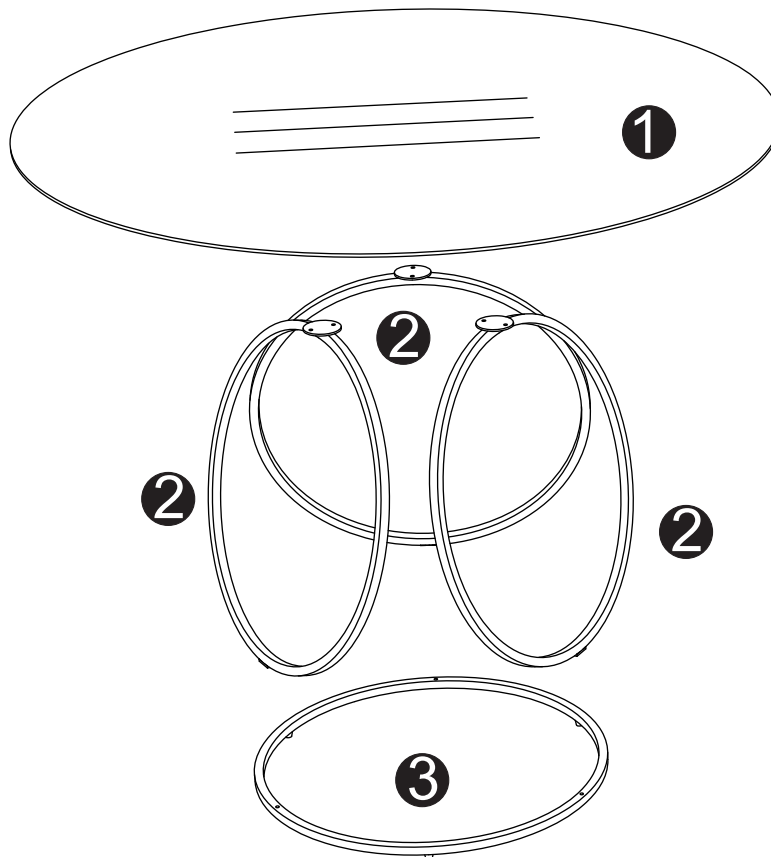

ASSEMBLY INSTRUCTION

COFFEE TABLE

1. Extra Screws of A/B/C/D are provided in case of any screws missing in the boxes.
2. Please take the time to identify and count all parts as well as the hardware to this product.

PART LIST

		
1 x1PC	2 x3PCS	3 x1PC

HARDWARE

				
M6*12mm	M6*30mm			Allen Key
Ax6PCS	Bx3PCS	Cx9PCS	Dx9PCS	Ex1PC

Noted:

1. It is recommended that this item should be assembled by two adults.
2. Assemble this item on a soft surface, such as cardboard or carpet, to protect finish.