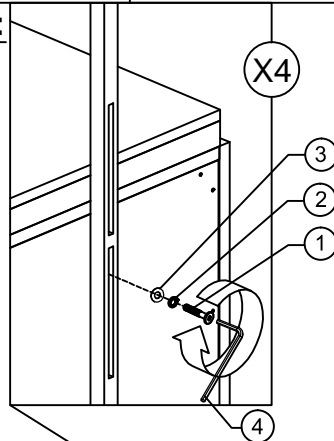

BRODERICK CHESSER MIRROR ASSEMBLY INSTRUCTIONS

BOX CHESSER MIRROR

BOX CHESSER *

*SOLD SEPARATELY

OPTION 1 WALL MOUNTING

HARDWARE PACKED IN CHESSER

1	ALLEN BOLT (6X40mm)		8 PCS
2	SPRING WASHER (M6)		8 PCS
3	FLAT WASHER (M6)		8 PCS
4	ALLEN KEY (L4)		1 PC

OPTION 2 CHESSER MOUNTING

STEP 1 :

STEP 2 :