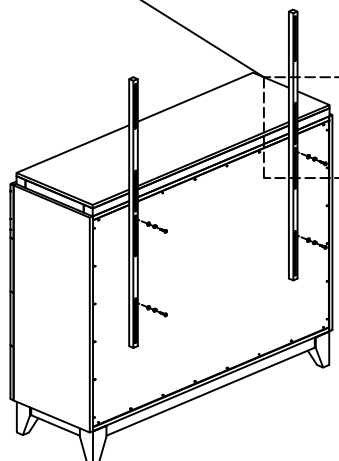

BRODERICK CHESSER MIRROR ASSEMBLY INSTRUCTIONS

BOX CHESSER MIRROR

BOX CHESSER *

*SOLD SEPARATELY

OPTION 1 WALL MOUNTING

HARDWARE PACKED IN CHESSER

1	ALLEN BOLT (6X40mm)		8 PCS
2	SPRING WASHER (M6)		8 PCS
3	FLAT WASHER (M6)		8 PCS
4	ALLEN KEY (L4)		1 PC

OPTION 2 CHESSER MOUNTING

STEP 1 :

STEP 2 :