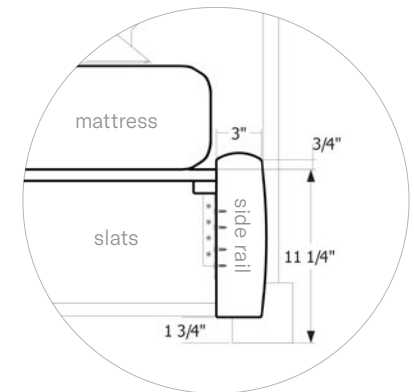

UP SOLUTIONS  
UP BED QUEEN

SKU  
A-UP-B-Q

DIMENSIONS  
98" W | 70" D | 34" H

Mattress sits on grooved space on top of slats

UP SOLUTIONS  
UP BED KING

SKU  
A-UP-B-K

DIMENSIONS  
98" W | 86" D | 34" H

Mattress sits on grooved space on top of slats

UP SOLUTIONS  
UP BED CALIFORNIA KING

SKU  
A-UP-B-CAK

DIMENSIONS  
102" W | 82" D | 34" H

Mattress sits on grooved space on top of slats