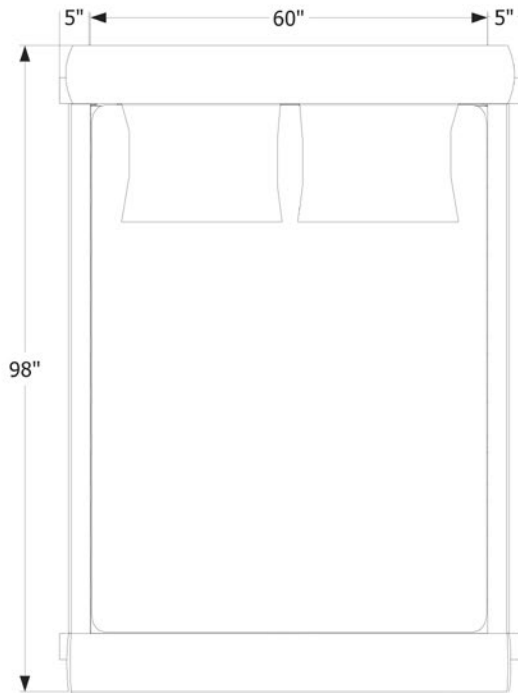

UP SOLUTIONS  
UP BED QUEEN

SKU  
A-UP-B-Q

DIMENSIONS  
98" W | 70" D | 34" H

Mattress sits on grooved space on top of slats

UP SOLUTIONS  
UP BED KING

SKU  
A-UP-B-K

DIMENSIONS  
98" W | 86" D | 34" H

Mattress sits on grooved space on top of slats

UP SOLUTIONS  
UP BED CALIFORNIA KING

SKU  
A-UP-B-CAK

DIMENSIONS  
102" W | 82" D | 34" H

Mattress sits on grooved space on top of slats