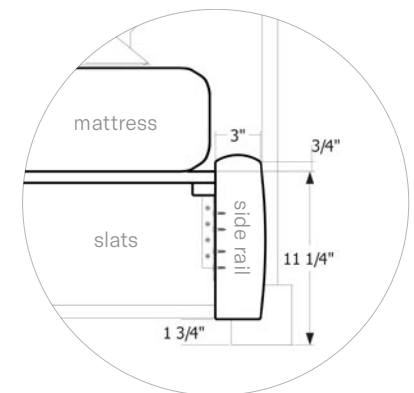

UP SOLUTIONS  
UP BED QUEEN

SKU  
A-UP-B-Q

DIMENSIONS  
98" W | 70" D | 34" H

Mattress sits on grooved space on top of slats

UP SOLUTIONS  
UP BED KING

SKU  
A-UP-B-K

DIMENSIONS  
98" W | 86" D | 34" H

Mattress sits on grooved space on top of slats

UP SOLUTIONS  
UP BED CALIFORNIA KING

SKU  
A-UP-B-CAK

DIMENSIONS  
102" W | 82" D | 34" H

Mattress sits on grooved space on top of slats