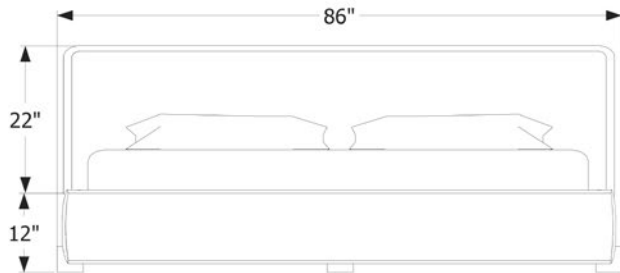

UP SOLUTIONS  
UP BED QUEEN

SKU  
A-UP-B-Q

DIMENSIONS  
98" W | 70" D | 34" H

Mattress sits on grooved space on top of slats

UP SOLUTIONS  
UP BED KING

SKU  
A-UP-B-K

DIMENSIONS  
98" W | 86" D | 34" H

Mattress sits on grooved space on top of slats

UP SOLUTIONS  
UP BED CALIFORNIA KING

SKU  
A-UP-B-CAK

DIMENSIONS  
102" W | 82" D | 34" H

Mattress sits on grooved space on top of slats