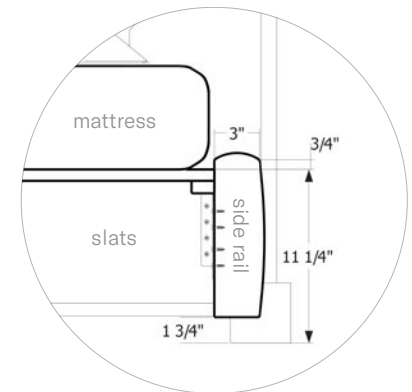

UP SOLUTIONS  
UP BED QUEEN

SKU  
A-UP-B-Q

DIMENSIONS  
98" W | 70" D | 34" H

Mattress sits on grooved space on top of slats

UP SOLUTIONS  
UP BED KING

SKU  
A-UP-B-K

DIMENSIONS  
98" W | 86" D | 34" H

Mattress sits on grooved space on top of slats

UP SOLUTIONS  
UP BED CALIFORNIA KING

SKU  
A-UP-B-CAK

DIMENSIONS  
102" W | 82" D | 34" H

Mattress sits on grooved space on top of slats