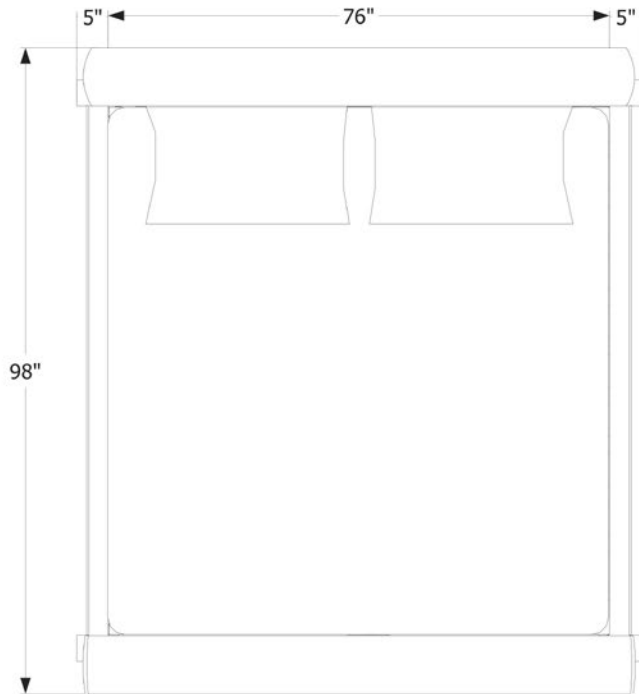

UP SOLUTIONS  
UP BED QUEEN

SKU  
A-UP-B-Q

DIMENSIONS  
98" W | 70" D | 34" H

Mattress sits on grooved space on top of slats

UP SOLUTIONS  
UP BED KING

SKU  
A-UP-B-K

DIMENSIONS  
98" W | 86" D | 34" H

Mattress sits on grooved space on top of slats

UP SOLUTIONS  
UP BED CALIFORNIA KING

SKU  
A-UP-B-CAK

DIMENSIONS  
102" W | 82" D | 34" H

Mattress sits on grooved space on top of slats