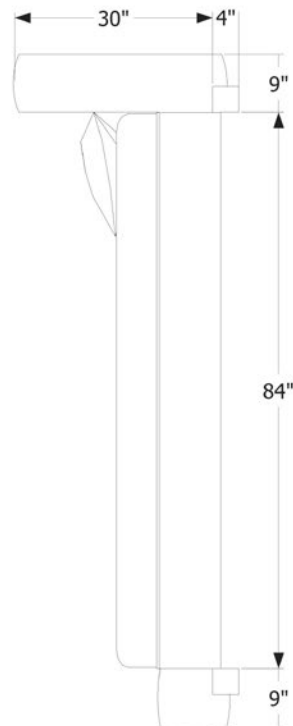

UP SOLUTIONS  
UP BED QUEEN

SKU  
A-UP-B-Q

DIMENSIONS  
98" W | 70" D | 34" H

Mattress sits on grooved space on top of slats

UP SOLUTIONS  
UP BED KING

SKU  
A-UP-B-K

DIMENSIONS  
98" W | 86" D | 34" H

Mattress sits on grooved space on top of slats

UP SOLUTIONS  
UP BED CALIFORNIA KING

SKU  
A-UP-B-CAK

DIMENSIONS  
102" W | 82" D | 34" H

Mattress sits on grooved space on top of slats