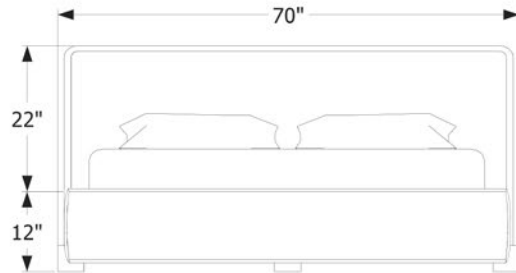

UP SOLUTIONS  
UP BED QUEEN

SKU  
A-UP-B-Q

DIMENSIONS  
98" W | 70" D | 34" H

Mattress sits on grooved space on top of slats

UP SOLUTIONS  
UP BED KING

SKU  
A-UP-B-K

DIMENSIONS  
98" W | 86" D | 34" H

Mattress sits on grooved space on top of slats

UP SOLUTIONS  
UP BED CALIFORNIA KING

SKU  
A-UP-B-CAK

DIMENSIONS  
102" W | 82" D | 34" H

Mattress sits on grooved space on top of slats