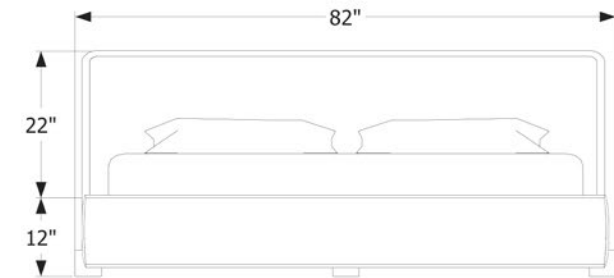

UP SOLUTIONS  
UP BED QUEEN

SKU  
A-UP-B-Q

DIMENSIONS  
98" W | 70" D | 34" H

Mattress sits on grooved space on top of slats

UP SOLUTIONS  
UP BED KING

SKU  
A-UP-B-K

DIMENSIONS  
98" W | 86" D | 34" H

Mattress sits on grooved space on top of slats

UP SOLUTIONS  
UP BED CALIFORNIA KING

SKU  
A-UP-B-CAK

DIMENSIONS  
102" W | 82" D | 34" H

Mattress sits on grooved space on top of slats