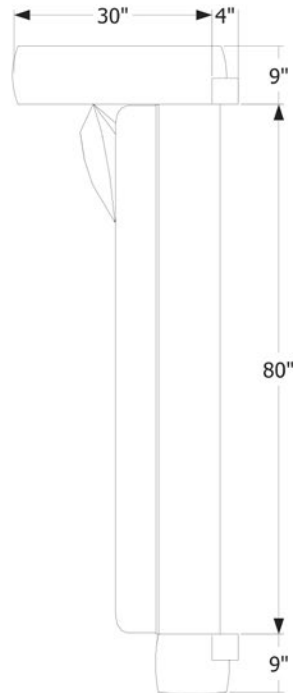

UP SOLUTIONS  
UP BED QUEEN

SKU  
A-UP-B-Q

DIMENSIONS  
98" W | 70" D | 34" H

Mattress sits on grooved space on top of slats

UP SOLUTIONS  
UP BED KING

SKU  
A-UP-B-K

DIMENSIONS  
98" W | 86" D | 34" H

Mattress sits on grooved space on top of slats

UP SOLUTIONS  
UP BED CALIFORNIA KING

SKU  
A-UP-B-CAK

DIMENSIONS  
102" W | 82" D | 34" H

Mattress sits on grooved space on top of slats