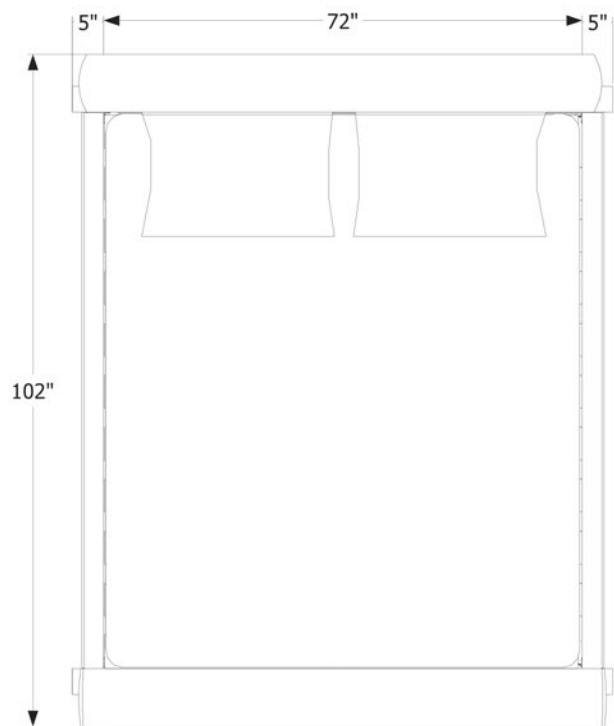

UP SOLUTIONS  
UP BED QUEEN

SKU  
A-UP-B-Q

DIMENSIONS  
98" W | 70" D | 34" H

Mattress sits on grooved space on top of slats

UP SOLUTIONS  
UP BED KING

SKU  
A-UP-B-K

DIMENSIONS  
98" W | 86" D | 34" H

Mattress sits on grooved space on top of slats

UP SOLUTIONS  
UP BED CALIFORNIA KING

SKU  
A-UP-B-CAK

DIMENSIONS  
102" W | 82" D | 34" H

Mattress sits on grooved space on top of slats