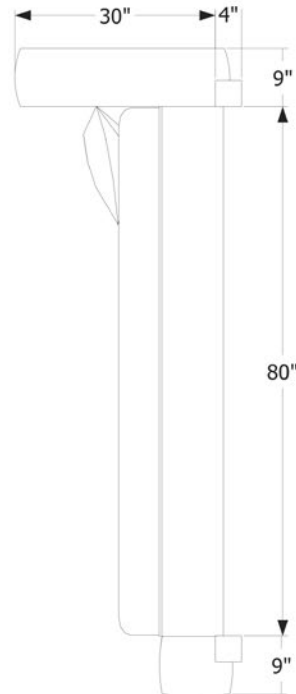

UP SOLUTIONS  
UP BED QUEEN

SKU  
A-UP-B-Q

DIMENSIONS  
98" W | 70" D | 34" H

Mattress sits on grooved space on top of slats

UP SOLUTIONS  
UP BED KING

SKU  
A-UP-B-K

DIMENSIONS  
98" W | 86" D | 34" H

Mattress sits on grooved space on top of slats

UP SOLUTIONS  
UP BED CALIFORNIA KING

SKU  
A-UP-B-CAK

DIMENSIONS  
102" W | 82" D | 34" H

Mattress sits on grooved space on top of slats