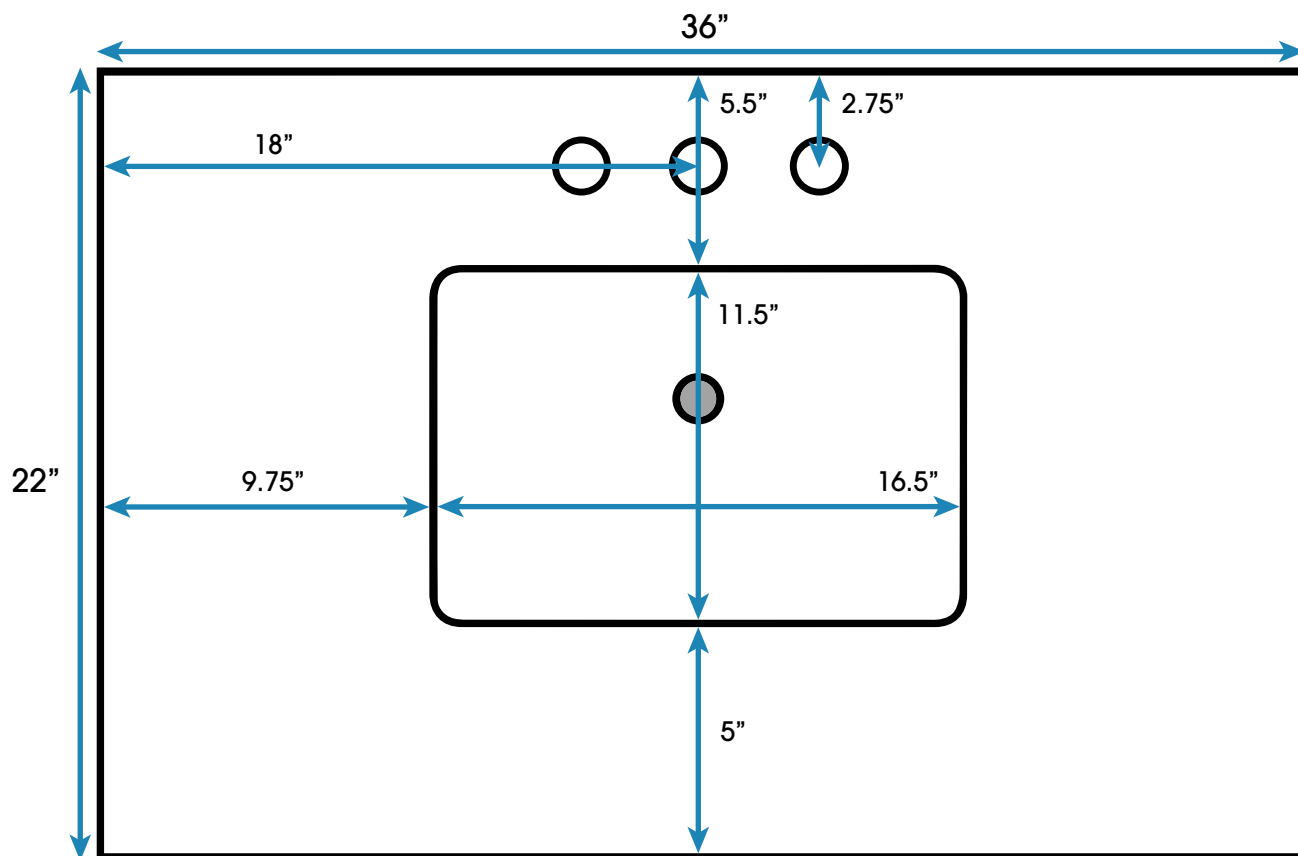

Hudson 36-inch Bath Vanity (Top View)

**All measurements are approximate and rounded to the nearest quarter inch
Please allow for a slight margin of error**