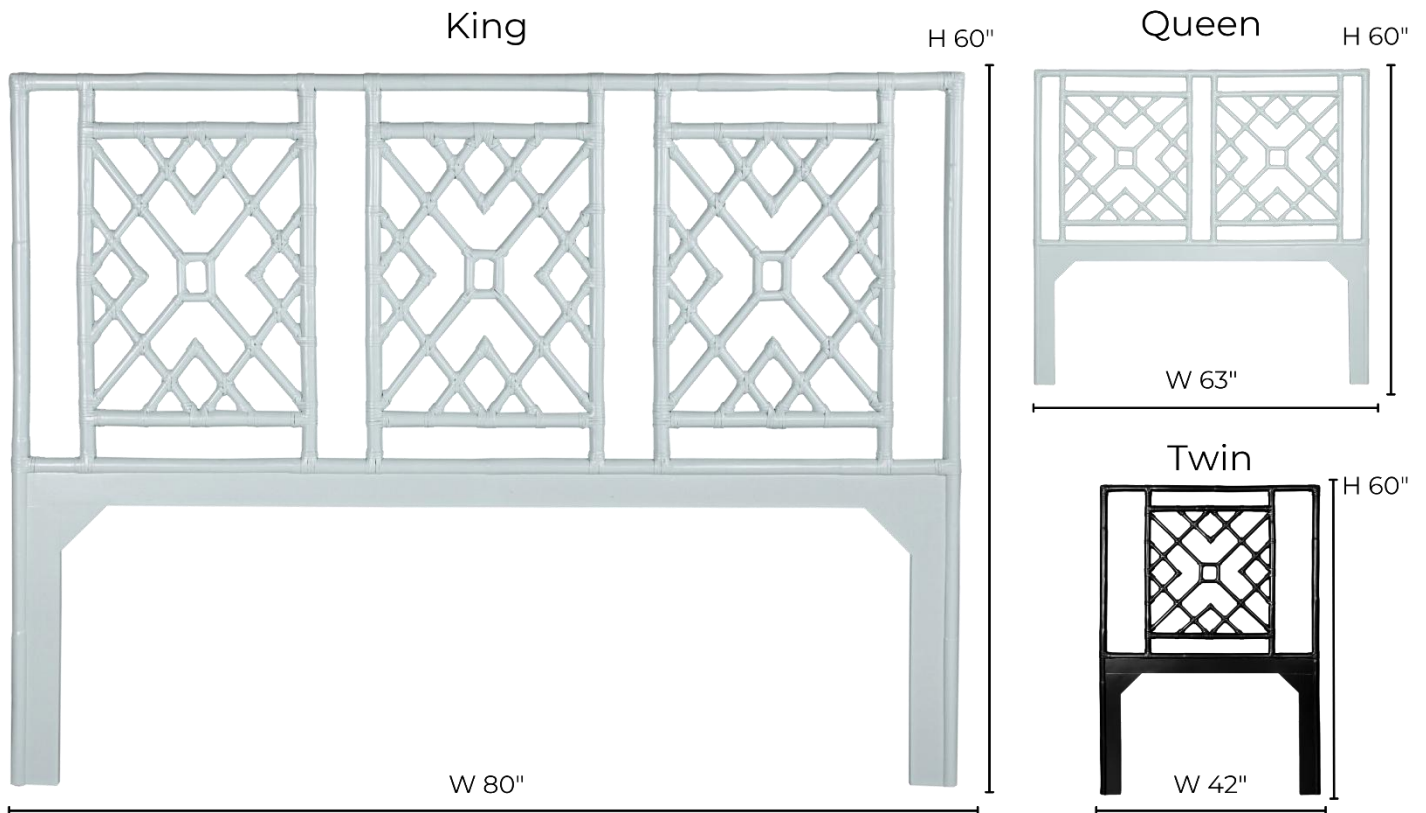

ANANIAS HEADBOARD

For Indoor Use Only

DIMENSIONS

King: W80" x H60"

Queen: W63" x H60"

Twin: W42" x H60"

Floor to bottom of first rattan pole: 23.5"

Approximate product weight:

Twin 20 lbs., Queen 30 lbs., King 40 lbs.

PRODUCT INFORMATION

Rattan + Wood Frame

Leather Bindings

Please note that due to variations in screen resolutions and color settings, the finish colors may differ slightly from what is shown in the photographs.