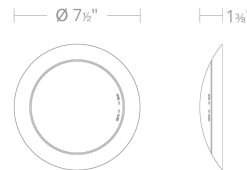

LINE DRAWING