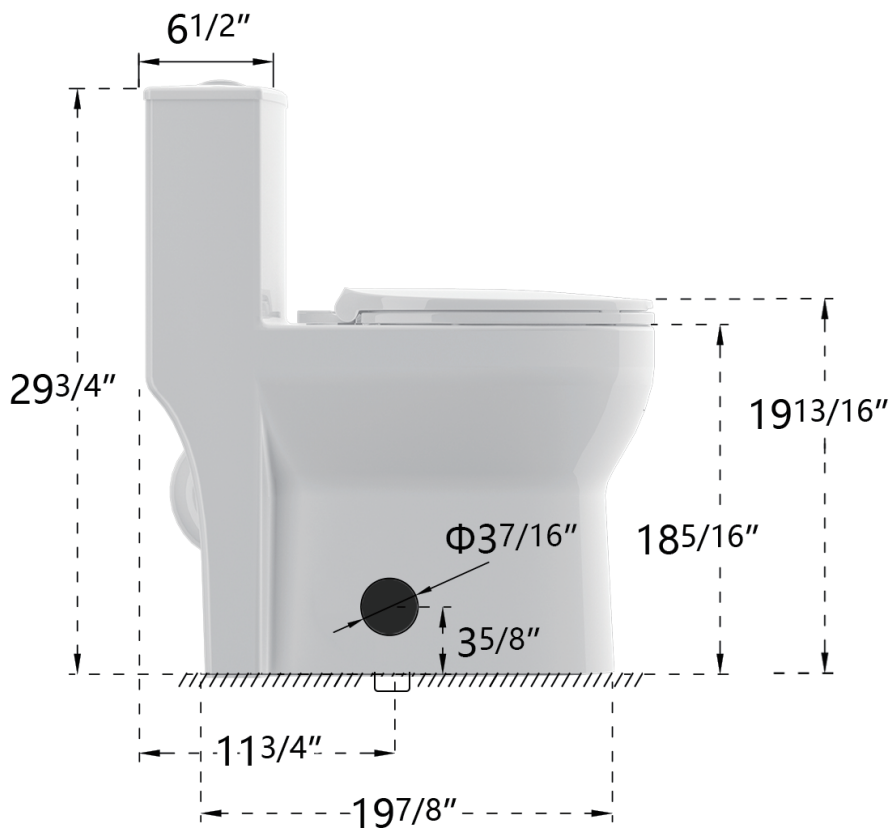

DIMENSION DETAILS

ONE-PIECE TOILET

✉ support@trendytotesinc.com
☎ 213 675 2021

PRODUCT
INSTRUCTION
VIDEO

N-AT8017 / N-AT8019

PRODUCT SIZE

DIMENSIONS

TOP VIEW

SIDE VIEW

FRONT VIEW

PRODUCT SIZE

DIMENSIONS

TOP VIEW

SIDE VIEW

FRONT VIEW