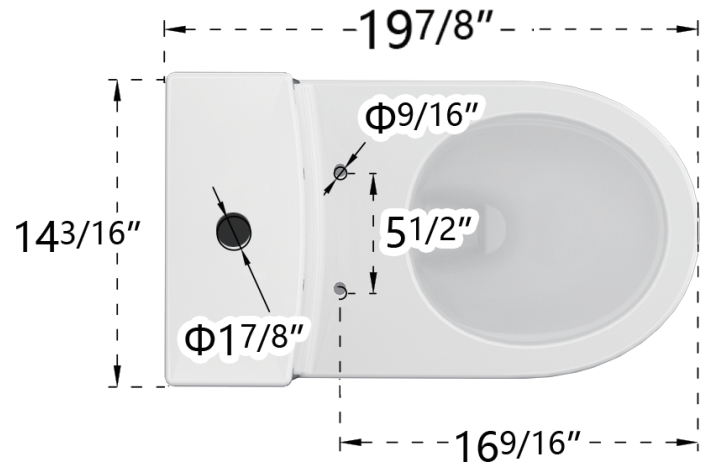

DIMENSION DETAILS

ONE-PIECE TOILET

✉ support@trendytotesinc.com
☎ 213 675 2021

PRODUCT
INSTRUCTION
VIDEO

N-AT8017 / N-AT8019

PRODUCT SIZE

DIMENSIONS

TOP VIEW

SIDE VIEW

FRONT VIEW

PRODUCT SIZE

DIMENSIONS

TOP VIEW

SIDE VIEW

FRONT VIEW