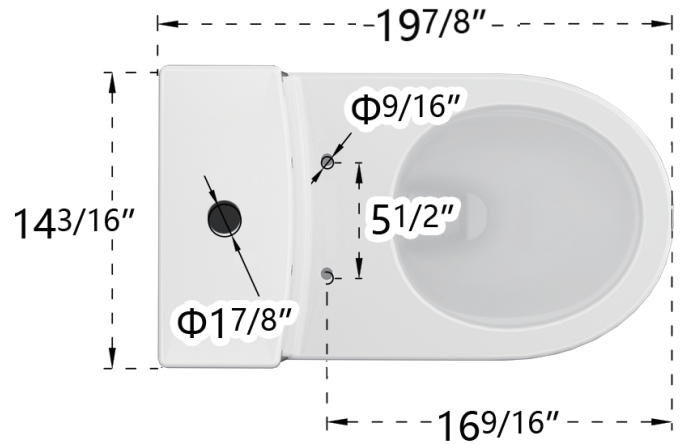

DIMENSION DETAILS

ONE-PIECE TOILET

✉ support@trendytotesinc.com
☎ 213 675 2021

PRODUCT
INSTRUCTION
VIDEO

N-AT8017 / N-AT8019

PRODUCT SIZE

DIMENSIONS

TOP VIEW

SIDE VIEW

FRONT VIEW

PRODUCT SIZE

DIMENSIONS

TOP VIEW

SIDE VIEW

FRONT VIEW