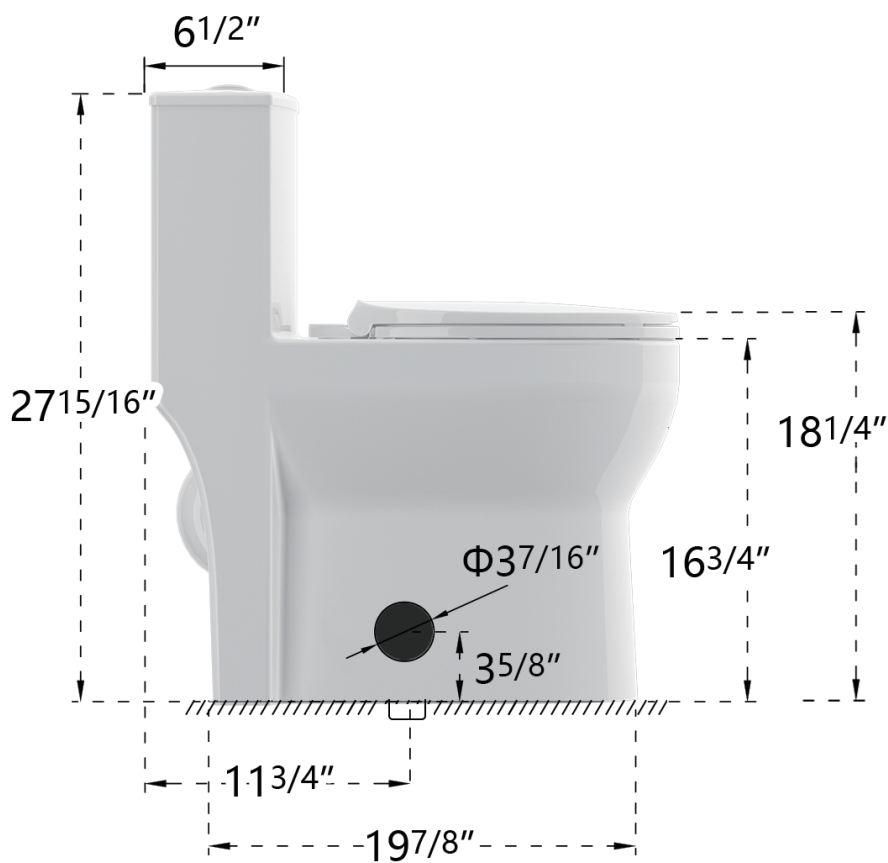

DIMENSION DETAILS

ONE-PIECE TOILET

✉ support@trendytotesinc.com
☎ 213 675 2021

PRODUCT
INSTRUCTION
VIDEO

N-AT8017 / N-AT8019

PRODUCT SIZE

DIMENSIONS

TOP VIEW

SIDE VIEW

FRONT VIEW

PRODUCT SIZE

DIMENSIONS

TOP VIEW

SIDE VIEW

FRONT VIEW