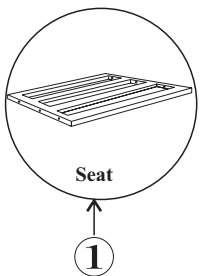

## Step - 1

## Step - 2

## Assembled View.

02-108-06-0441  
 SIZE : 27.75x34.75x29"

S.R. No.	Part	Qty.
1	Seat	1
2	Back Support	1
3	Legs Support	1
4	Leg	2
5	Bolts	12+2
6	Allen key	1

Note : 2 Person required to assemble the piece