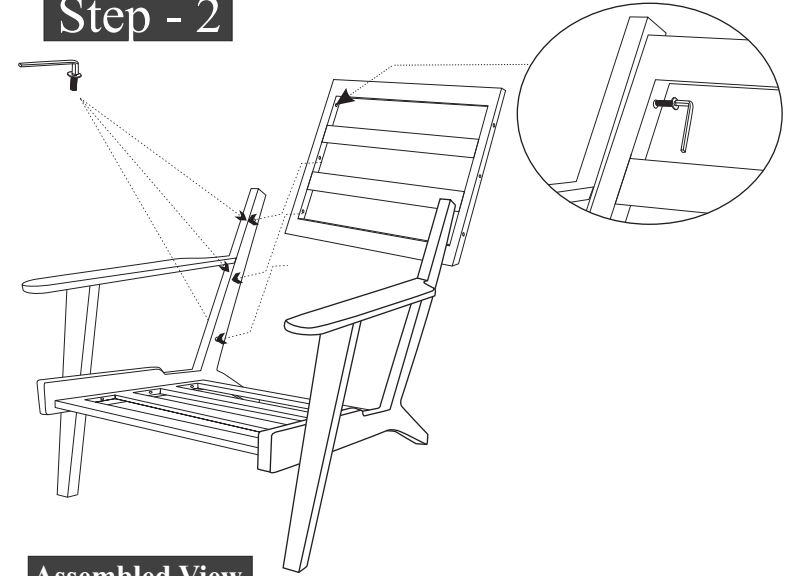

Assembly Instructions For Corvallis Accent Chair

Step - 1

Step - 2

Step - 3

Assembled View.

02-108-06-0441
SIZE : 27.75x34.75x29"

S.R. No.	Part	Qty.
1	Seat	1
2	Back Support	1
3	Legs Support	1
4	Leg	2
5	Bolts	12+2
6	Allen key	1

Note : 2 Person required to assemble the piece