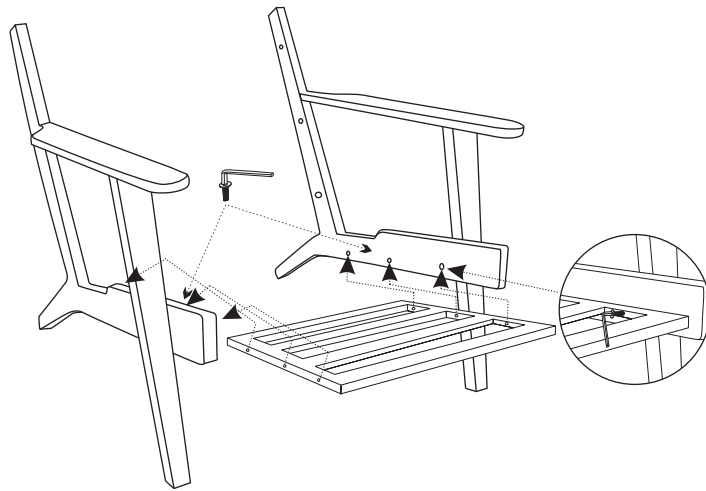

## Step - 1

## Assembled View.

02-108-06-0441  
 SIZE : 27.75x34.75x29"

S.R. No.	Part	Qty.
1	Seat	1
2	Back Support	1
3	Legs Support	1
4	Leg	2
5	Bolts	12+2
6	Allen key	1

Note : 2 Person required to assemble the piece