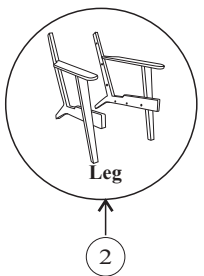

## Step - 1

## Step - 2

## Assembled View.

02-108-06-0441  
 SIZE : 27.75x34.75x29"

S.R. No.	Part	Qty.
1	Seat	1
2	Back Support	1
3	Legs Support	1
4	Leg	2
5	Bolts	12+2
6	Allen key	1

Note : 2 Person required to assemble the piece