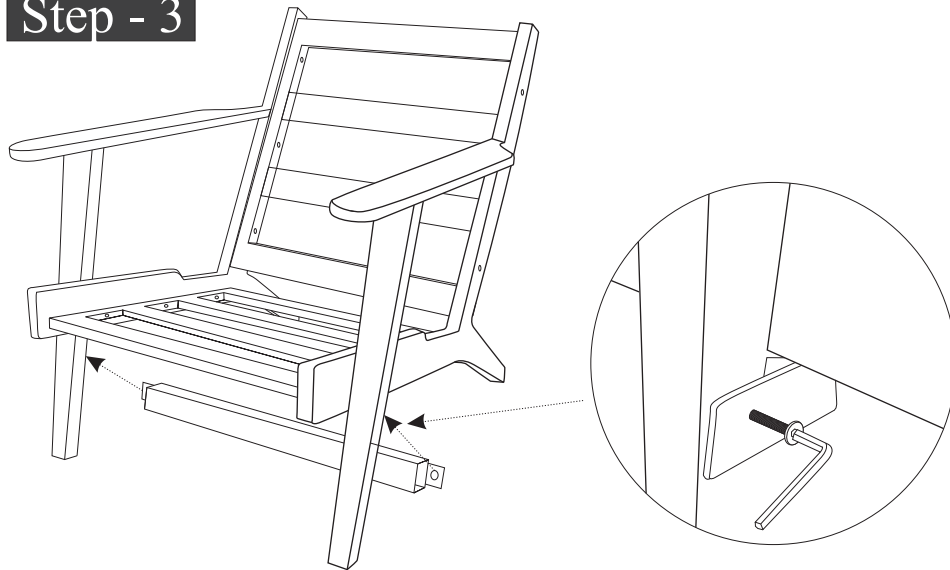

## Step - 1

## Assembled View.

02-108-06-0441  
 SIZE : 27.75x34.75x29"

S.R. No.	Part	Qty.
1	Seat	1
2	Back Support	1
3	Legs Support	1
4	Leg	2
5	Bolts	12+2
6	Allen key	1

Note : 2 Person required to assemble the piece