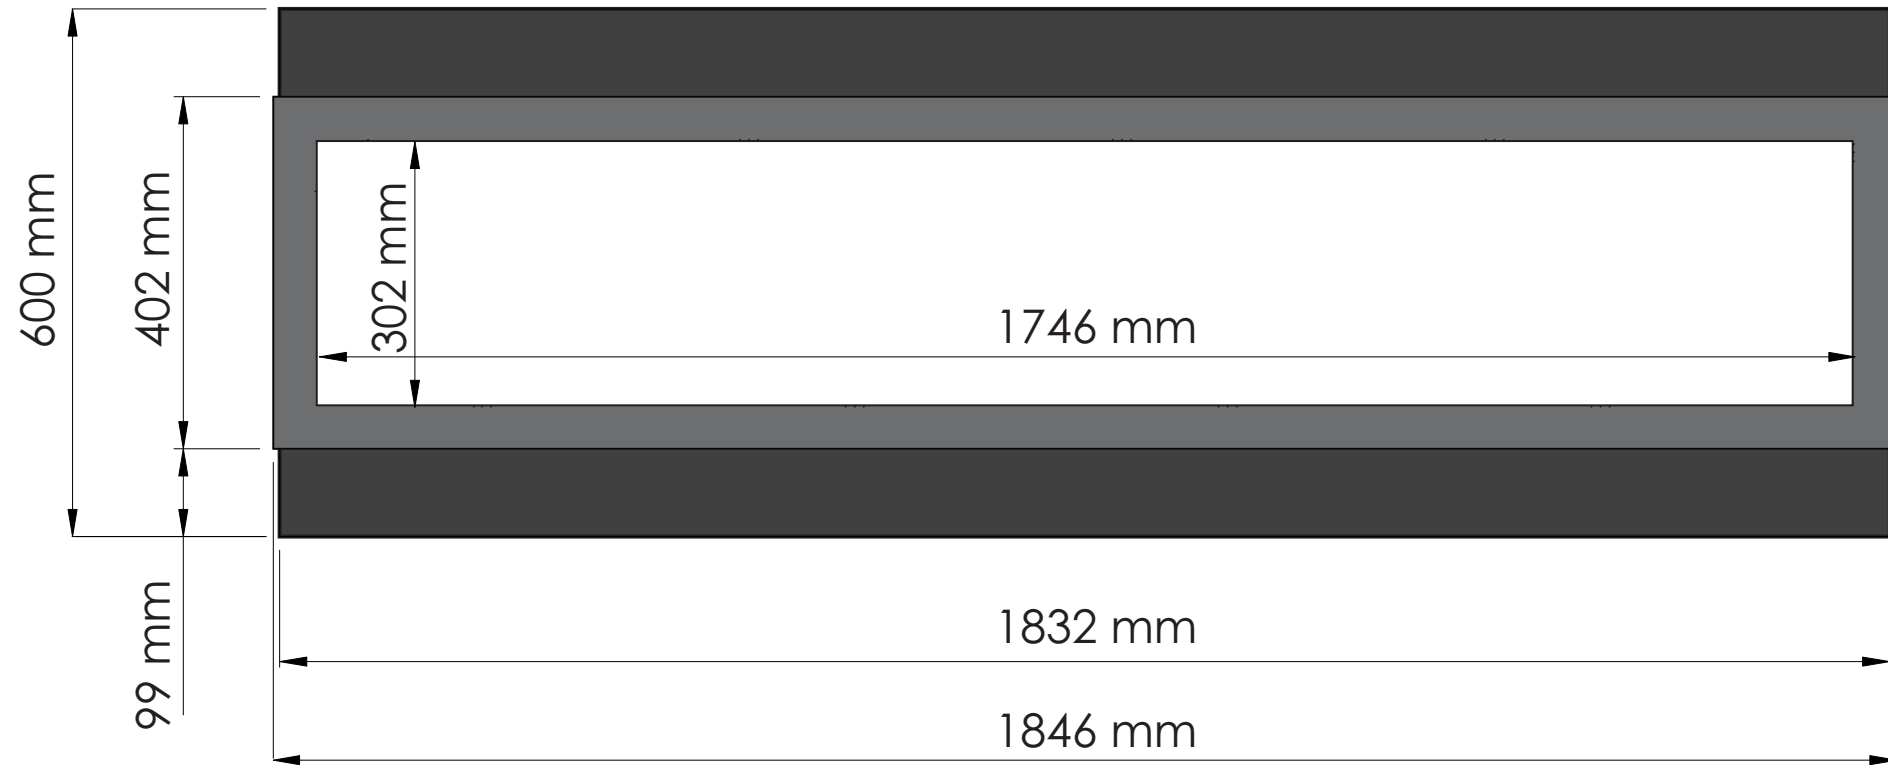

TECHNICAL SPECIFICATIONS		
VOLTS		120
AMPS		12.5
WATTS		1500
HEATER	HIGH	1500 watts
	LOW	750 watts
NO HEATER		22 watts
LAMPS	QUANTITY	LED
	WATTS	
	TOTAL WATTS	22 watts
ROTOR MOTOR		1 at 5 watts
HEIGHT, WIDTH, DEPTH		23 1/2 x 72 1/4 x 12
GLASS VIEWING OPENING		12 x 68 3/4
SURROUND SIZE		15 3/4 x 72 3/4
SHIPPING SIZE		25 1/4 x 81 1/8 x 14 1/2
SHIPPING WEIGHT		157 lbs
	UNIT	
	GLASS FRONT	Included
PLUG LOCATION		Left Side
CORD LENGTH		76"
APPROX. HEATING AREA		400 sq ft

BUILT IN		
SCALE 1" = 1'-0"		SHEET 1 OF 1

TECHNICAL SPECIFICATIONS		
VOLTS		120
AMPS		12.5
WATTS		1500
HEATER	HIGH	1500 watts
	LOW	750 watts
NO HEATER		22 watts
LAMPS	QUANTITY	LED
	WATTS	
	TOTAL WATTS	22 watts
ROTOR MOTOR		1 at 5 watts
HEIGHT, WIDTH, DEPTH		60 x 183.2 x 30.2 cm
GLASS VIEWING OPENING		30.2 x 174.6 cm
SURROUND SIZE		40.2 x 184.6 cm
SHIPPING SIZE		64 x 206 x 36.8 cm
SHIPPING WEIGHT		71 kg
	UNIT	
	GLASS FRONT	Included
PLUG LOCATION		Left Side
CORD LENGTH		193 cm
APPROX. HEATING AREA		37 sqm

BUILT IN		
SCALE 1:12		SHEET 1 OF 1