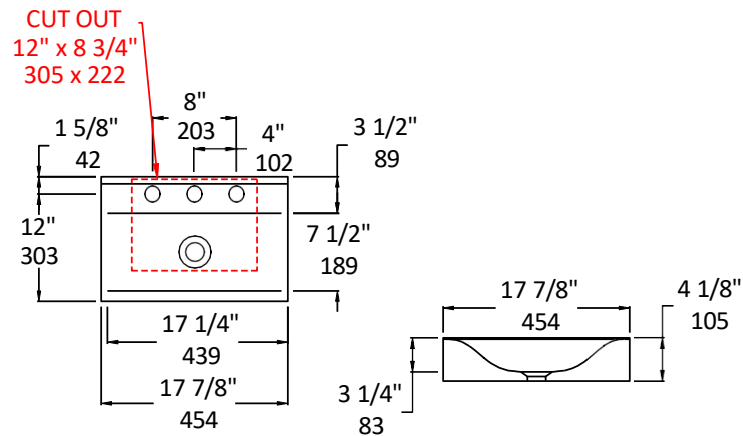

Specifications:

Installation:	Vessel or vanity-top
Exterior Dimensions:	17 7/8" w x 12" d x 4 1/8" h
Material:	Porcelain
Weight:	20 lbs
Overflow:	No
Finishes:	001 - White
Faucet Holes:	00 - no hole 01 - one centered hole 02 - two hole - center and right, 4" spread 03 - three hole, 8" spread
Cutout Size:	12" x 8 3/4" (template available upon request)
Faucet Hole Size:	Ø 1 3/8"
Drain Hole Size:	Ø 1 3/4"

LACAVA reserves the right to revise any dimension or information on this sheet without notice. Dimensions are nominal and may vary within an industry accepted tolerance of 1/4". Drawings provided herein are meant to give the user an idea of the product and are not made to scale.