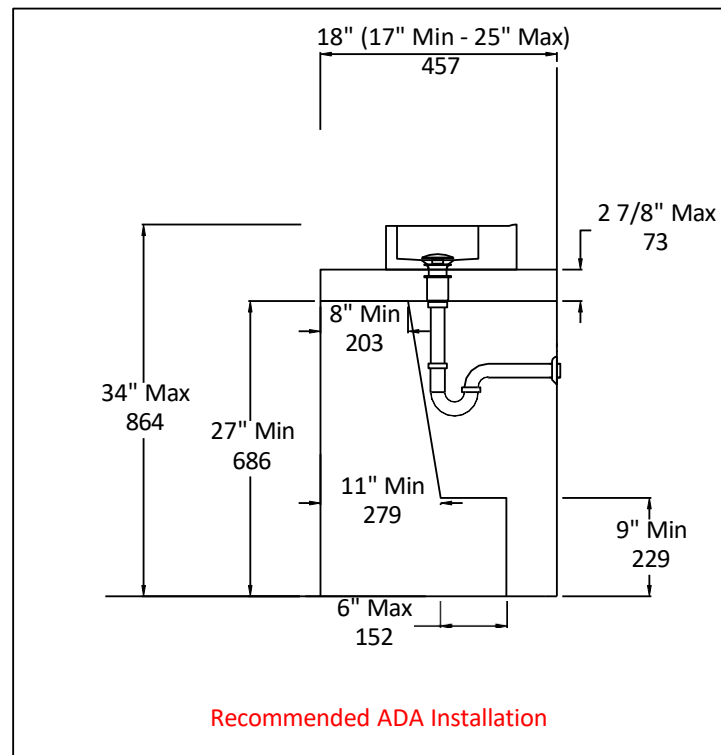

Specifications:

Installation:	Vessel or vanity-top
Exterior Dimensions:	17 7/8" w x 12" d x 4 1/8" h
Material:	Porcelain
Weight:	20 lbs
Overflow:	No
Finishes:	001 - White
Faucet Holes:	00 - no hole 01 - one centered hole 02 - two hole - center and right, 4" spread 03 - three hole, 8" spread
Cutout Size:	12" x 8 3/4" (template available upon request)
Faucet Hole Size:	Ø 1 3/8"
Drain Hole Size:	Ø 1 3/4"

Features:

- Porcelain sink without overflow
- Unglazed back - it must be installed against a wall
- Wall-mounting bolts are included
- Unglazed bottom

Codes + Standards:

- Meets and exceeds applicable national codes and standards

compliant when installed to specific requirements of this regulation

Recommended Items:

- Furniture
 - MAR-FR-18 - Floor-standing metal console stand with a towel bar and optional shelf
- European drain without overflow
 - 7100-13

LACAVA reserves the right to revise any dimension or information on this sheet without notice. Dimensions are nominal and may vary within an industry accepted tolerance of 1/4". Drawings provided herein are meant to give the user an idea of the product and are not made to scale.