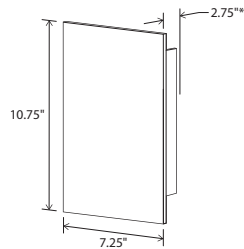

Nick Sheridan
Designer

Tersus Outdoor sconce

Dimensions: 10.75" x 7.25" x 2.75" (#3.5" concrete)
 Product weight: 4 lb (9 lb concrete)
 Light source: integrated LED
 Light output: see options below
 Light color options: 2700 K, 3000K, 3500 K, or 4000 K
 Color accuracy: 90+ CRI
 Power usage: 13 W
 Dimmable (see options below)
 UL listed for wet locations, suitable for use indoor and outdoors
 Antique bronze and concrete finishes will vary
 Antique bronze is a living finish and will change over time depending on environmental conditions
 Custom backlit address or room numbers available
 Specifications subject to change
 J-box centered behind fixture