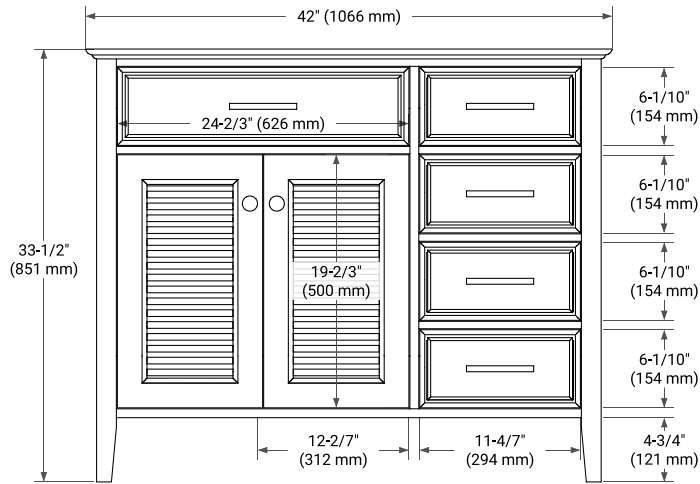

42" LEFT OFFSET CABINET

BASE CABINET DIMENSIONS

42" W x 21.5" D x 33.5" H

FEATURES

- Solid wood frame & plywood panels
- Dovetail drawers and joints
- Soft closing doors & drawers

HARDWARE FINISHES*

Brushed Nickel Satin Brass Matte Black Polished Chrome

Hardware comes preinstalled with the illustrated option. Other finishes are available on our online store if you prefer a different one.

AVAILABLE COLORS

White Grey

FRONT VIEW

SIDE VIEW

PLAN VIEW

43" LEFT OVAL SINK COUNTERTOP WITH 0.75 IN. THICKNESS

OVERALL DIMENSIONS

43" W x 22" D x 0.75" H

COUNTERTOP OPTIONS

Carrara Marble

FEATURES

- Solid countertop with mitered edges & seams
- Undermount white oval sink
- Pre-drilled for 8" widespread faucet

INCLUDED

- Countertop
- Matching Backsplash
- Oval Sink

COUNTERTOP PLAN VIEW

EDGE SIDE VIEW

THREE DIMENSIONAL COUNTERTOP VIEW