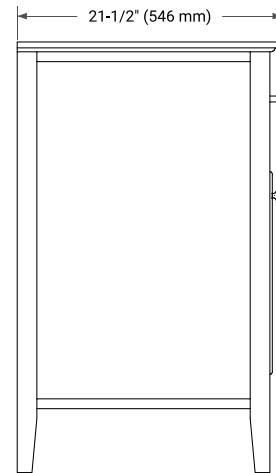

42" LEFT OFFSET CABINET

BASE CABINET DIMENSIONS

42" W x 21.5" D x 33.5" H

FEATURES

- Solid wood frame & plywood panels
- Dovetail drawers and joints
- Soft closing doors & drawers

HARDWARE FINISHES*

Brushed Nickel Satin Brass Matte Black Polished Chrome

Hardware comes preinstalled with the illustrated option. Other finishes are available on our online store if you prefer a different one.

AVAILABLE COLORS

White Grey

FRONT VIEW

SIDE VIEW

PLAN VIEW

43" LEFT OVAL SINK COUNTERTOP WITH 0.75 IN. THICKNESS

OVERALL DIMENSIONS

43" W x 22" D x 0.75" H

COUNTERTOP OPTIONS

Carrara Marble

FEATURES

- Solid countertop with mitered edges & seams
- Undermount white oval sink
- Pre-drilled for 8" widespread faucet

INCLUDED

- Countertop
- Matching Backsplash
- Oval Sink

COUNTERTOP PLAN VIEW

EDGE SIDE VIEW

THREE DIMENSIONAL COUNTERTOP VIEW