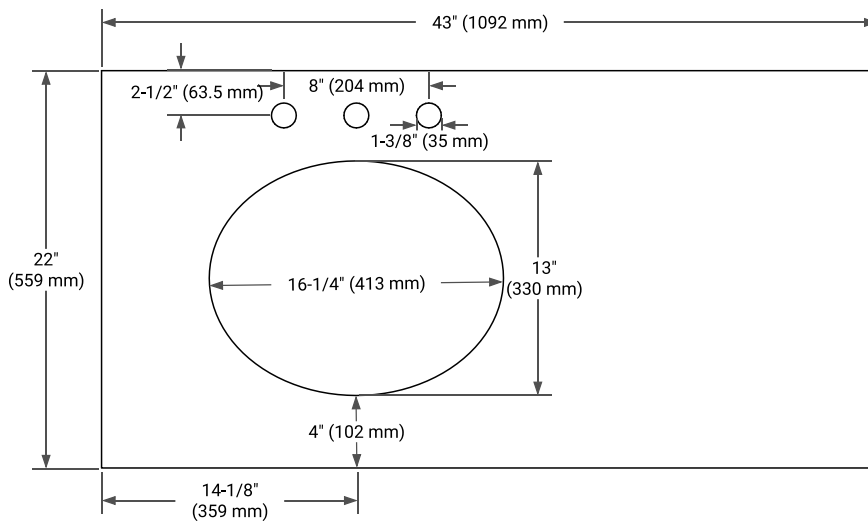

42" LEFT OFFSET CABINET

BASE CABINET DIMENSIONS

42" W x 21.5" D x 33.5" H

FEATURES

- Solid wood frame & plywood panels
- Dovetail drawers and joints
- Soft closing doors & drawers

HARDWARE FINISHES*

Brushed Nickel Satin Brass Matte Black Polished Chrome

OVERALL DIMENSIONS

43" W x 22" D x 0.75" H

COUNTERTOP OPTIONS

Carrara Marble

FEATURES

- Solid countertop with mitered edges & seams
- Undermount white oval sink
- Pre-drilled for 8" widespread faucet

INCLUDED

- Countertop
- Matching Backsplash
- Oval Sink

COUNTERTOP PLAN VIEW

EDGE SIDE VIEW

THREE DIMENSIONAL COUNTERTOP VIEW