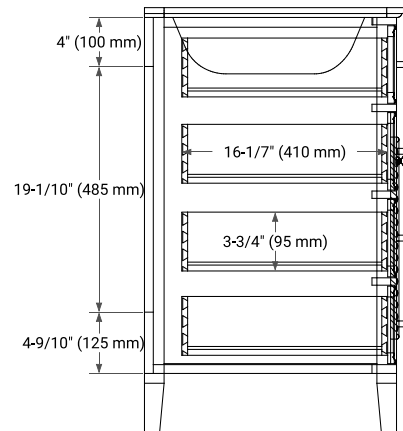

42" LEFT OFFSET CABINET

BASE CABINET DIMENSIONS

42" W x 21.5" D x 33.5" H

FEATURES

- Solid wood frame & plywood panels
- Dovetail drawers and joints
- Soft closing doors & drawers

HARDWARE FINISHES*

Brushed Nickel Satin Brass Matte Black Polished Chrome

Hardware comes preinstalled with the illustrated option. Other finishes are available on our online store if you prefer a different one.

AVAILABLE COLORS

White Grey

FRONT VIEW

SIDE VIEW

PLAN VIEW

43" LEFT OVAL SINK COUNTERTOP WITH 0.75 IN. THICKNESS

OVERALL DIMENSIONS

43" W x 22" D x 0.75" H

COUNTERTOP OPTIONS

Carrara Marble

FEATURES

- Solid countertop with mitered edges & seams
- Undermount white oval sink
- Pre-drilled for 8" widespread faucet

INCLUDED

- Countertop
- Matching Backsplash
- Oval Sink

COUNTERTOP PLAN VIEW

EDGE SIDE VIEW

THREE DIMENSIONAL COUNTERTOP VIEW