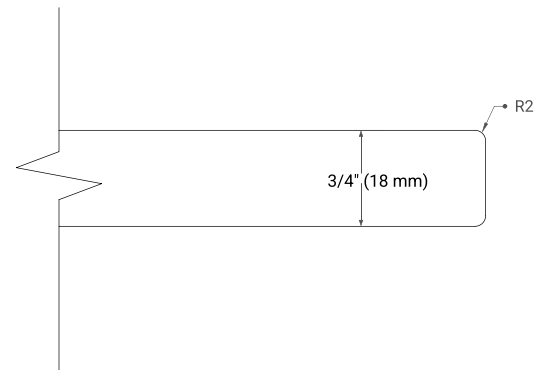

42" LEFT OFFSET CABINET

BASE CABINET DIMENSIONS

42" W x 21.5" D x 33.5" H

FEATURES

- Solid wood frame & plywood panels
- Dovetail drawers and joints
- Soft closing doors & drawers

HARDWARE FINISHES*

Brushed Nickel Satin Brass Matte Black Polished Chrome

OVERALL DIMENSIONS

43" W x 22" D x 0.75" H

COUNTERTOP OPTIONS

Carrara Marble

FEATURES

- Solid countertop with mitered edges & seams
- Undermount white oval sink
- Pre-drilled for 8" widespread faucet

INCLUDED

- Countertop
- Matching Backsplash
- Oval Sink

COUNTERTOP PLAN VIEW

EDGE SIDE VIEW

THREE DIMENSIONAL COUNTERTOP VIEW