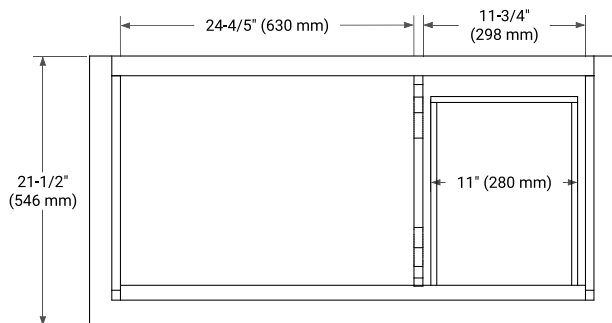

42" LEFT OFFSET CABINET

BASE CABINET DIMENSIONS

42" W x 21.5" D x 33.5" H

FEATURES

- Solid wood frame & plywood panels
- Dovetail drawers and joints
- Soft closing doors & drawers

HARDWARE FINISHES*

Brushed Nickel Satin Brass Matte Black Polished Chrome

Hardware comes preinstalled with the illustrated option. Other finishes are available on our online store if you prefer a different one.

AVAILABLE COLORS

White Grey

FRONT VIEW

SIDE VIEW

PLAN VIEW

43" LEFT OVAL SINK COUNTERTOP WITH 0.75 IN. THICKNESS

OVERALL DIMENSIONS

43" W x 22" D x 0.75" H

COUNTERTOP OPTIONS

Carrara Marble

FEATURES

- Solid countertop with mitered edges & seams
- Undermount white oval sink
- Pre-drilled for 8" widespread faucet

INCLUDED

- Countertop
- Matching Backsplash
- Oval Sink

COUNTERTOP PLAN VIEW

EDGE SIDE VIEW

THREE DIMENSIONAL COUNTERTOP VIEW