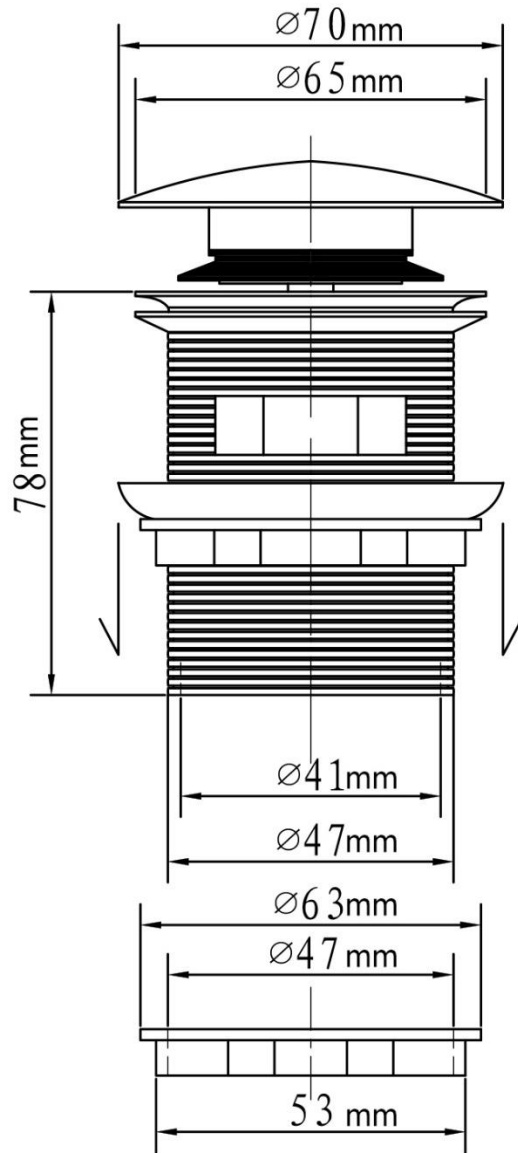

FerdY Drain Specification Sheet

- Pop Up Drain

❑ PVC Drain Assembly (Option 1)

Plastic Drain Pipe

❑ Brass Drain Assembly (Option 2)

Brass Threaded
Drain Pipe