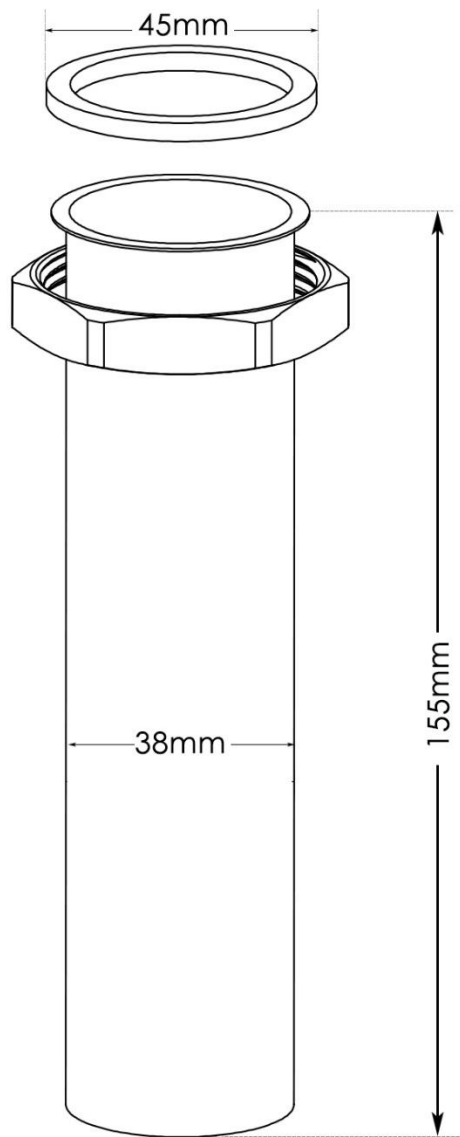

FerdY Drain Specification Sheet

- Pop Up Drain

❑ PVC Drain Assembly (Option 1)

Plastic Drain Pipe

❑ Brass Drain Assembly (Option 2)

Brass Threaded
Drain Pipe