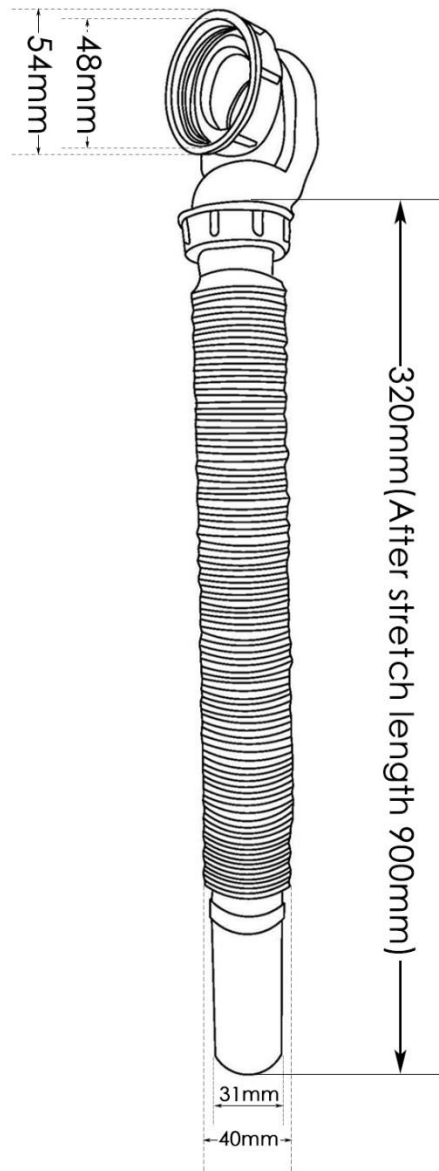

FerdY Drain Specification Sheet

- Pop Up Drain

❑ PVC Drain Assembly (Option 1)

Plastic Drain Pipe

❑ Brass Drain Assembly (Option 2)

Brass Threaded
Drain Pipe