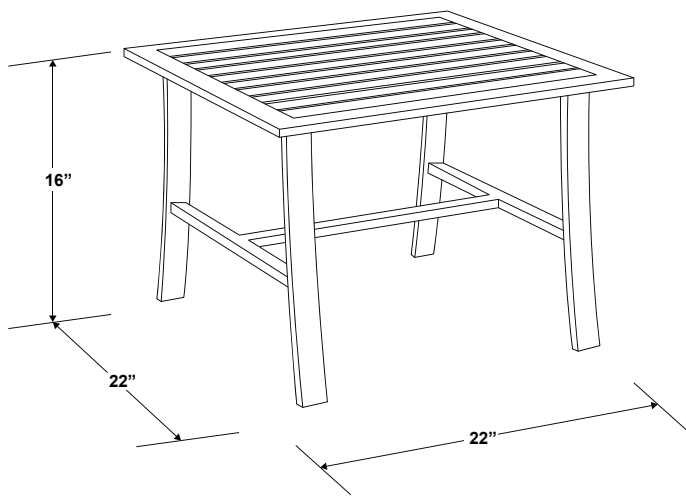

BRISTOL END TABLE

SKU 501-ET

SPECS

Width: 22"

Depth: 22"

Height: 16"

Weight: 14 lbs

- Fully welded, scratch-resistant powder-coated aluminum frame in Satin White finish
- Commercial Quality Construction