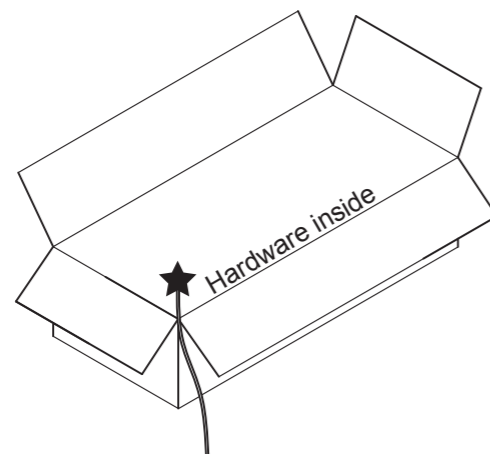

**FLOOR AREA
2MX1.5M**

ASSEMBLED BY 1 ADULTS

Follow Costway

Contact Us!

Do NOT return this item.

Contact our friendly customer service department for help first.

Before You Start

- ⚠ Read each step carefully before starting. It is very important to ensure each step followed in correct order, otherwise assembly difficulties may occur.
- ⚠ Most of board parts are labeled or stamped on the raw edges. Have a check to make sure all parts are included.
- ⚠ Work in a spacious area, preferably on a carpet close to where the unit will be used.
- ⚠ Keep the handtools close at hand. Do not use power tools to assemble your furniture. They may scratch or damage the parts.

PARTS

Sofa Body
QTY:1

Drawer Front Panel
QTY:2

Drawer Left Side Panel
QTY:2

Drawer Right Side Panel
QTY:2

Drawer Rear Panel
QTY:2

Drawer Support Rail Panel
QTY:4

Drawer Bottom Panel
QTY:2