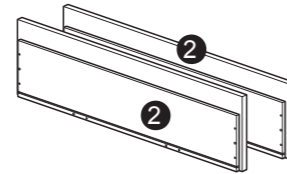

**FLOOR AREA
2MX1.5M**

ASSEMBLED BY 1 ADULTS

Follow Costway

Contact Us!

Do NOT return this item.

Contact our friendly customer service department for help first.

Before You Start

- ⚠ Read each step carefully before starting. It is very important to ensure each step followed in correct order, otherwise assembly difficulties may occur.
- ⚠ Most of board parts are labeled or stamped on the raw edges. Have a check to make sure all parts are included.
- ⚠ Work in a spacious area, preferably on a carpet close to where the unit will be used.
- ⚠ Keep the handtools close at hand. Do not use power tools to assemble your furniture. They may scratch or damage the parts.

PARTS

Sofa Body
QTY:1

Drawer Front Panel
QTY:2

Drawer Left Side Panel
QTY:2

Drawer Right Side Panel
QTY:2

Drawer Rear Panel
QTY:2

Drawer Support Rail Panel
QTY:4

Drawer Bottom Panel
QTY:2