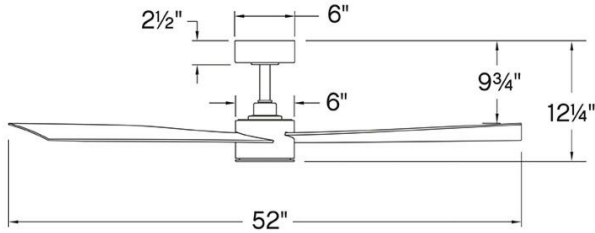

SPECK

907452FHB-LDD

SPECK 52" SMART FAN

DETAILS	
FAN FINISH:	Heritage Brass
GLASS:	White Polycarbonate
BLADE COUNT:	3
SLOPE DEGREE:	20

DIMENSIONS	
WIDTH:	52"
HEIGHT:	12"

LIGHT SOURCE	
VOLTAGE:	120v

MOUNTING	
CANOPY:	6" Dia.
LEAD WIRE:	1 X 76"

SHIPPING	
CARTON LENGTH:	27
CARTON WIDTH:	9.3
CARTON HEIGHT:	9

Speck's sleek design features three wood blades in classic finishes to complement both modern and traditional settings. Its versatile damp-rated construction can enhance interior or covered outdoor living spaces. Equipped with a 6-speed DC motor that is WiFi enabled and ready to connect right out of the box. Operated by the HIRO control or WiFi compatible with the Hinkley App.