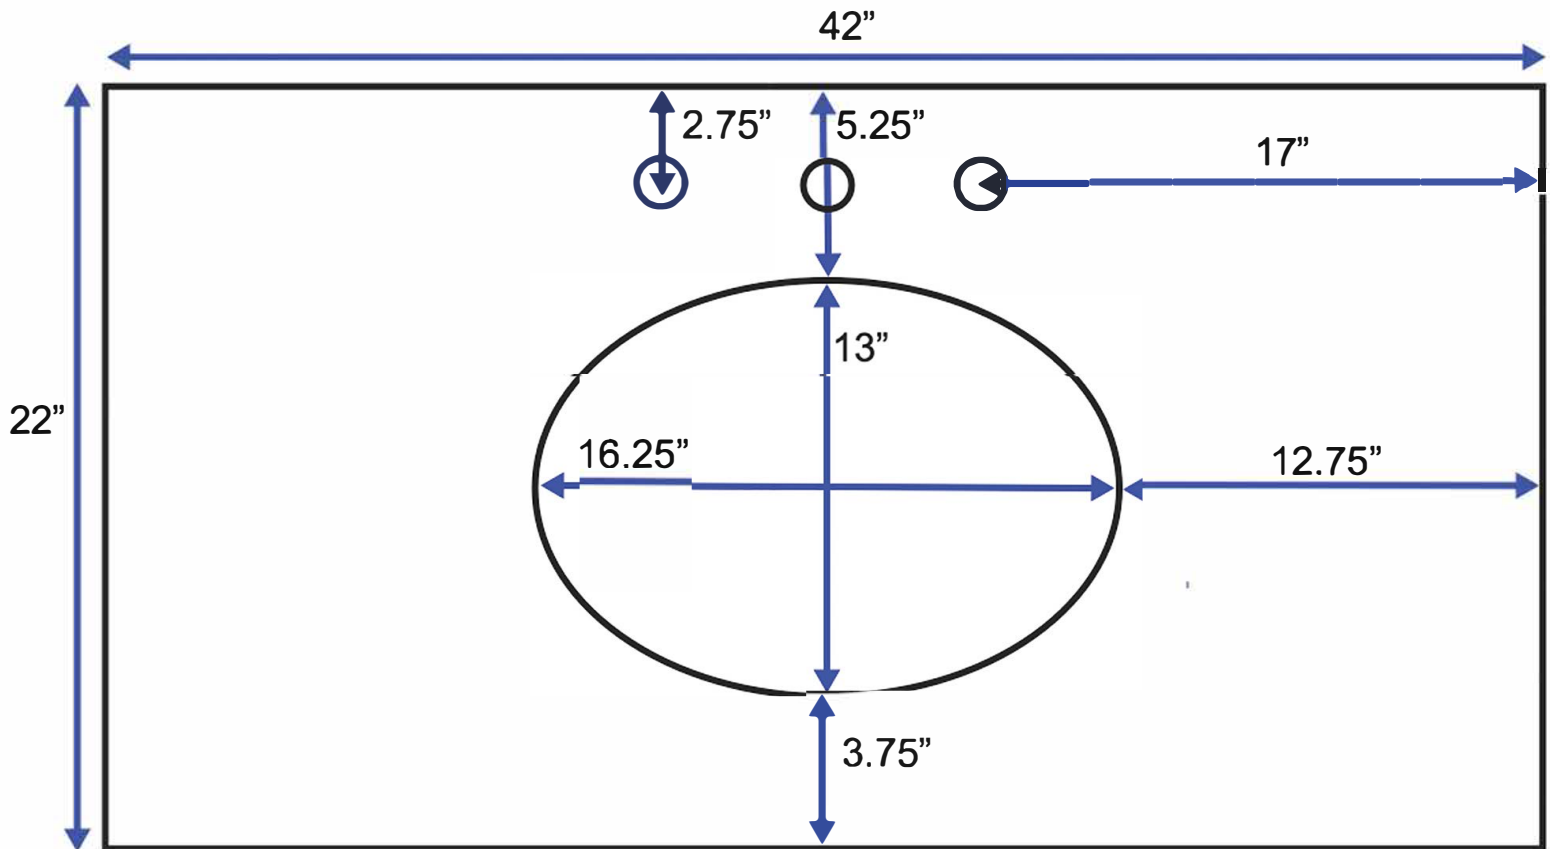

# 42-inch Bath Vanity (Top View)

All measurements are approximate and rounded to the nearest quarter inch.  
Please allow for a slight margin of error.