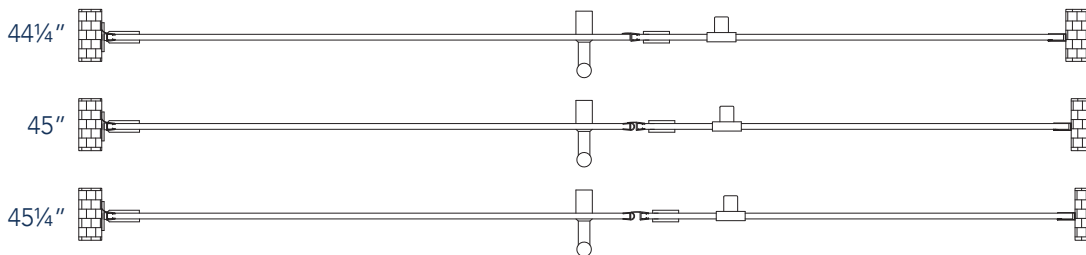

Aston Belmore SDR 965-4535

CH CHROME HARDWARE

SS STAINLESS STEEL HARDWARE

ORB OIL RUBBED BRONZE HARDWARE

MODEL	WALL OPENING(A)	DOOR PANEL WIDTH(B)	FIXED PANEL WIDTH(C)	HEIGHT (D)	HANDLE HEIGHT(E)	ENTRY OPEN(F)
SDR965-4535-10	44 1/4" - 45 1/4"	34 5/8"	9 5/8"	72"	36 1/4"	32 5/8" - 33 5/8"