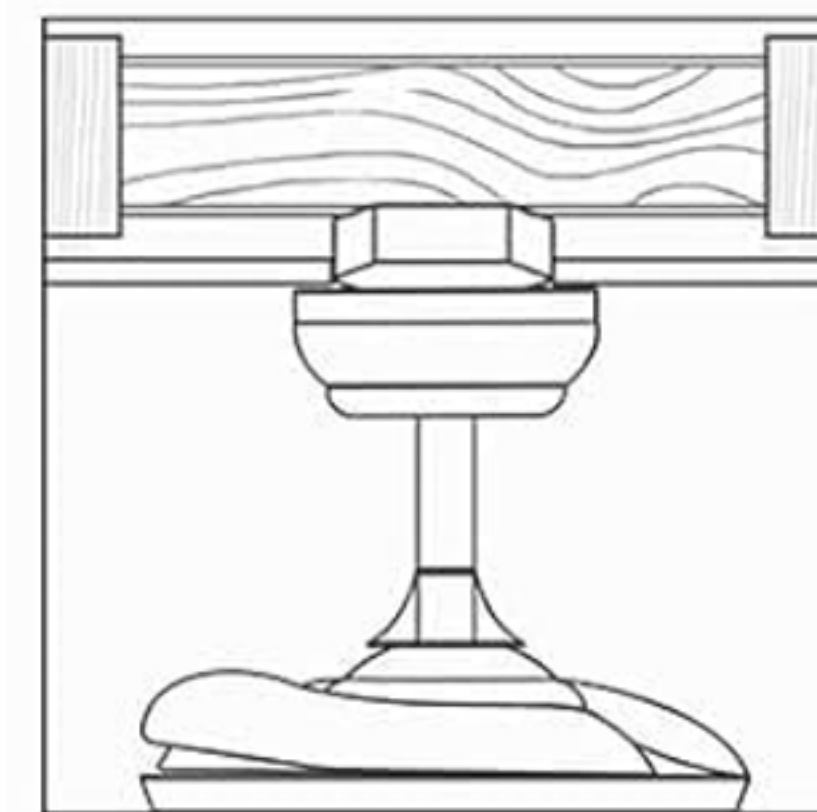

Use short downrod for flat and less than 9 feet ceiling