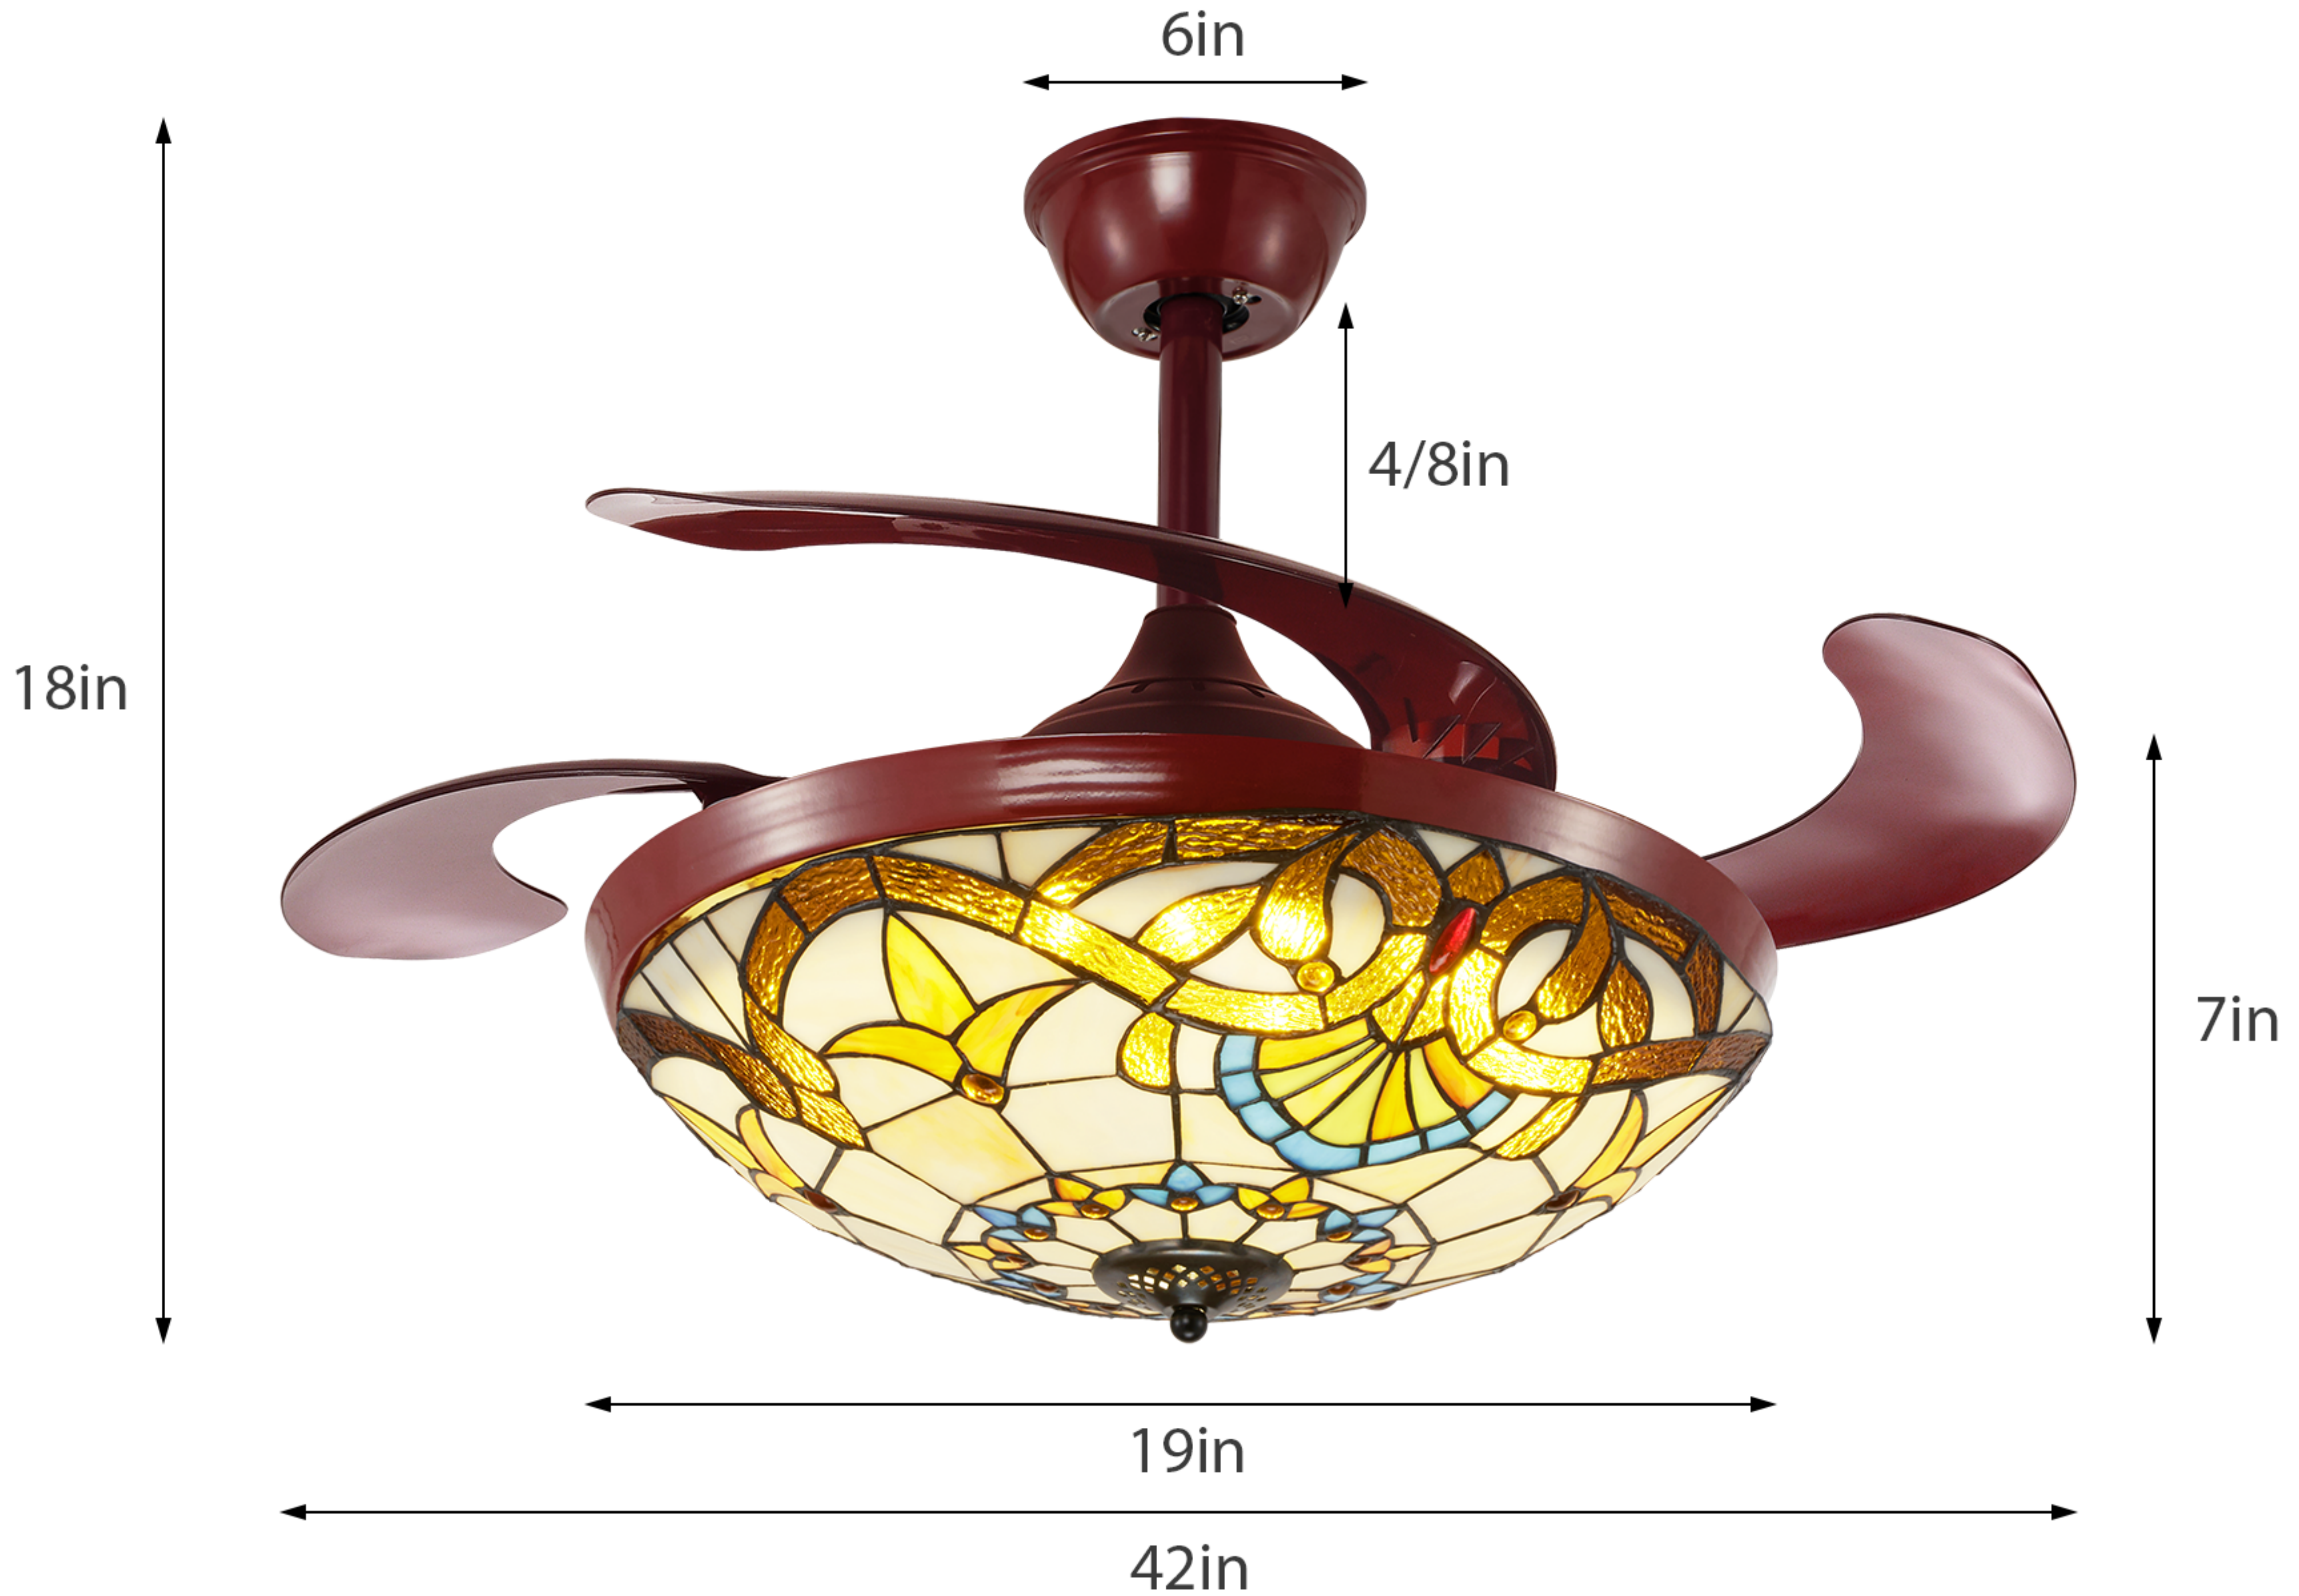

PRODUCT PARAMETERS

SPECIFICATIONS

Style: Retro

Material: Metal

Voltage: 110V

Perfect for Living Room, Dinning Room, Bedroom, Kitchen, Hotel, Hallway and ect

Wattage: 36W

Speed: 3Speeds

Number of blades: 4

Use short downrod for flat and less than 9 feet ceiling

Use long downrod for high or angled ceiling less than 22