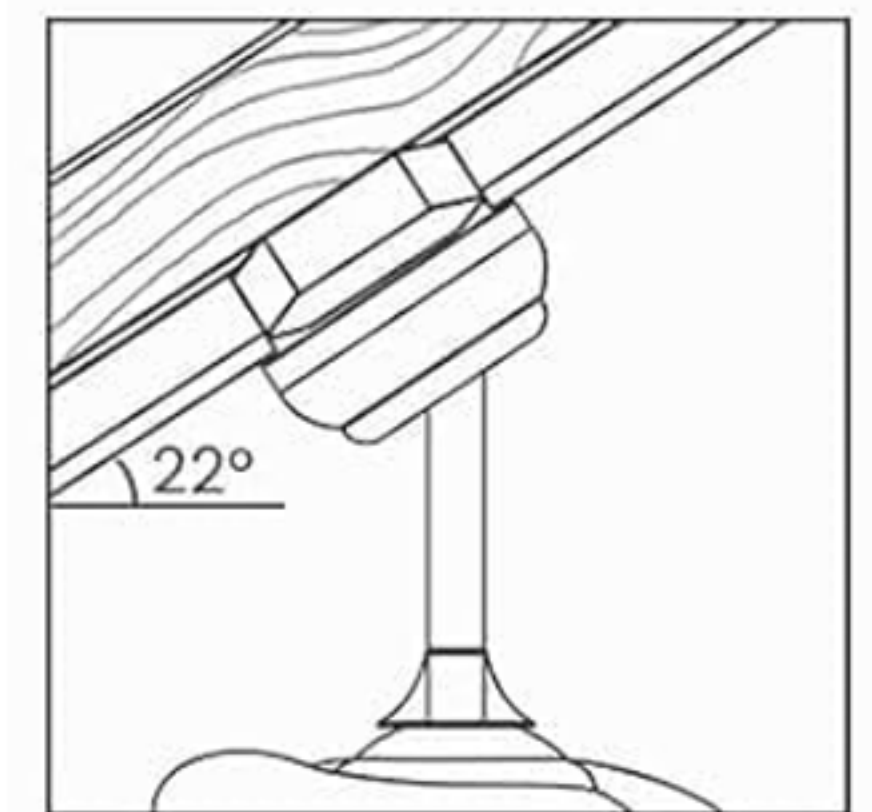

Use long downrod for high or angled ceiling less than 22