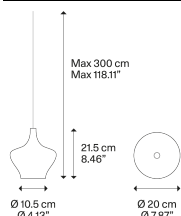

Nostalgia medium

Light source

LED
3000 K
9 W
850 lm
120 V
CRI 92
MacAdam 3-Step

LED included

Structure: Metal

- Black
- Black
- Black
- Black
- Black
- Chrome
- Chrome
- Chrome
- Chrome
- Chrome

Diffuser: Blown glass

- Clear
- Glossy Smoke
- Glossy Bronze
- Gold
- Rose Gold
- Clear
- Glossy Smoke
- Glossy Bronze
- Gold
- Rose Gold

Code

15426 0030U
15426 4330U
15426 4630U
15426 5030U
15426 5530U
15423 0030U
15423 4330U
15423 4630U
15423 5030U
15423 5530U

Net weight: 1.65 lbs

Parcels: 2

IP20

Energy Saving

Dim Triac

Cluster suspension lamps must be installed on a *canopy*: find out more on lodes.com/en/canopies