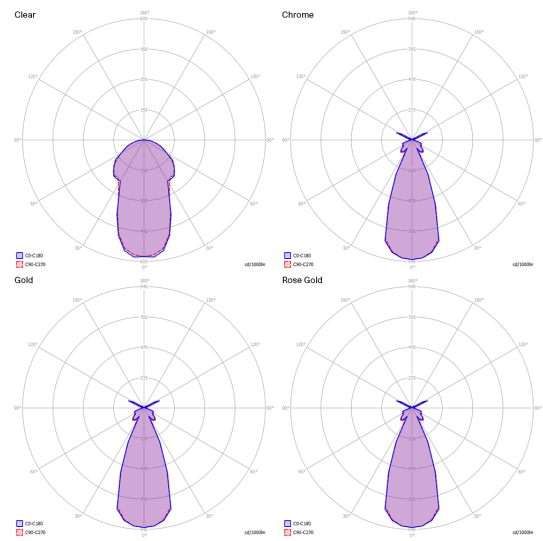

Net weight: 1.65 lbs

Parcels: 2

IP20

Energy Saving 

Dim Triac 

Cluster suspension lamps must be installed on a *canopy*: find out more on lodes.com/en/canopies

Nostalgia medium

LED
 3000 K
 9 W
 850 lm
 120 V
 CRI 92
 MacAdam 3-Step

Photometric data

Options of Nostalgia

Nostalgia small

Nostalgia large