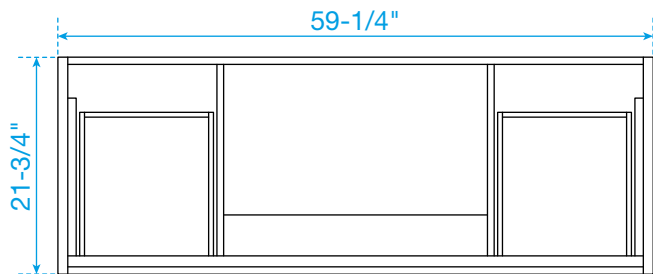

WYNDHAM COLLECTION

TOP VIEW OF VANITY CABINET

*Note: Due to high probability of breakage, the backsplash comes in two pieces, cut from the same piece. All measurements are $\pm 1/4$ ".

WC-9191-60-SGL

WYNDHAM COLLECTION

Side splash is reversible.

Note: Due to high probability of breakage, the backsplash comes in two pieces, cut from the same piece. All measurements are $\pm 1/4"$.

WC-VCA-60-SGL-TOP