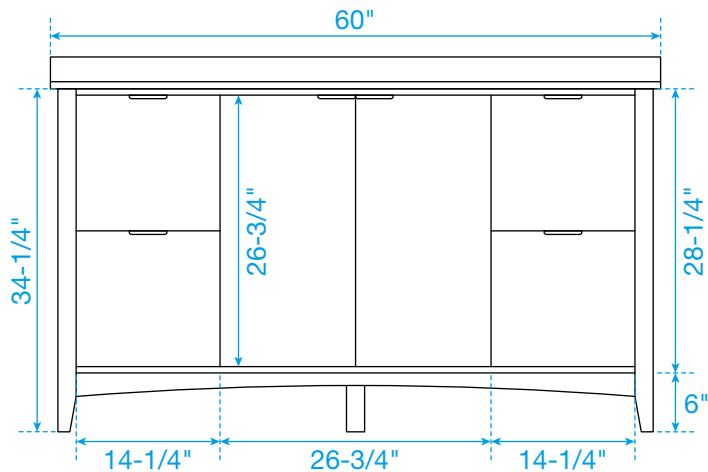

WYNDHAM COLLECTION

TOP VIEW OF VANITY CABINET

*Note: Due to high probability of breakage, the backsplash comes in two pieces, cut from the same piece. All measurements are $\pm 1/4$ ".

WC-9191-60-SGL

WYNDHAM COLLECTION

Side splash is reversible.

Note: Due to high probability of breakage, the backsplash comes in two pieces, cut from the same piece. All measurements are $\pm 1/4"$.

WC-VCA-60-SGL-TOP