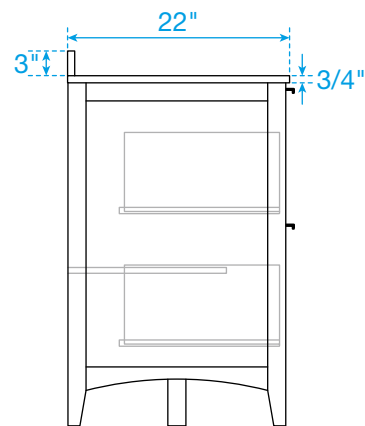

WYNDHAM COLLECTION

TOP VIEW OF VANITY CABINET

*Note: Due to high probability of breakage, the backsplash comes in two pieces, cut from the same piece. All measurements are $\pm 1/4$ ".

WC-9191-60-SGL

WYNDHAM COLLECTION

Side splash is reversible.

Note: Due to high probability of breakage, the backsplash comes in two pieces, cut from the same piece. All measurements are $\pm 1/4"$.

WC-VCA-60-SGL-TOP