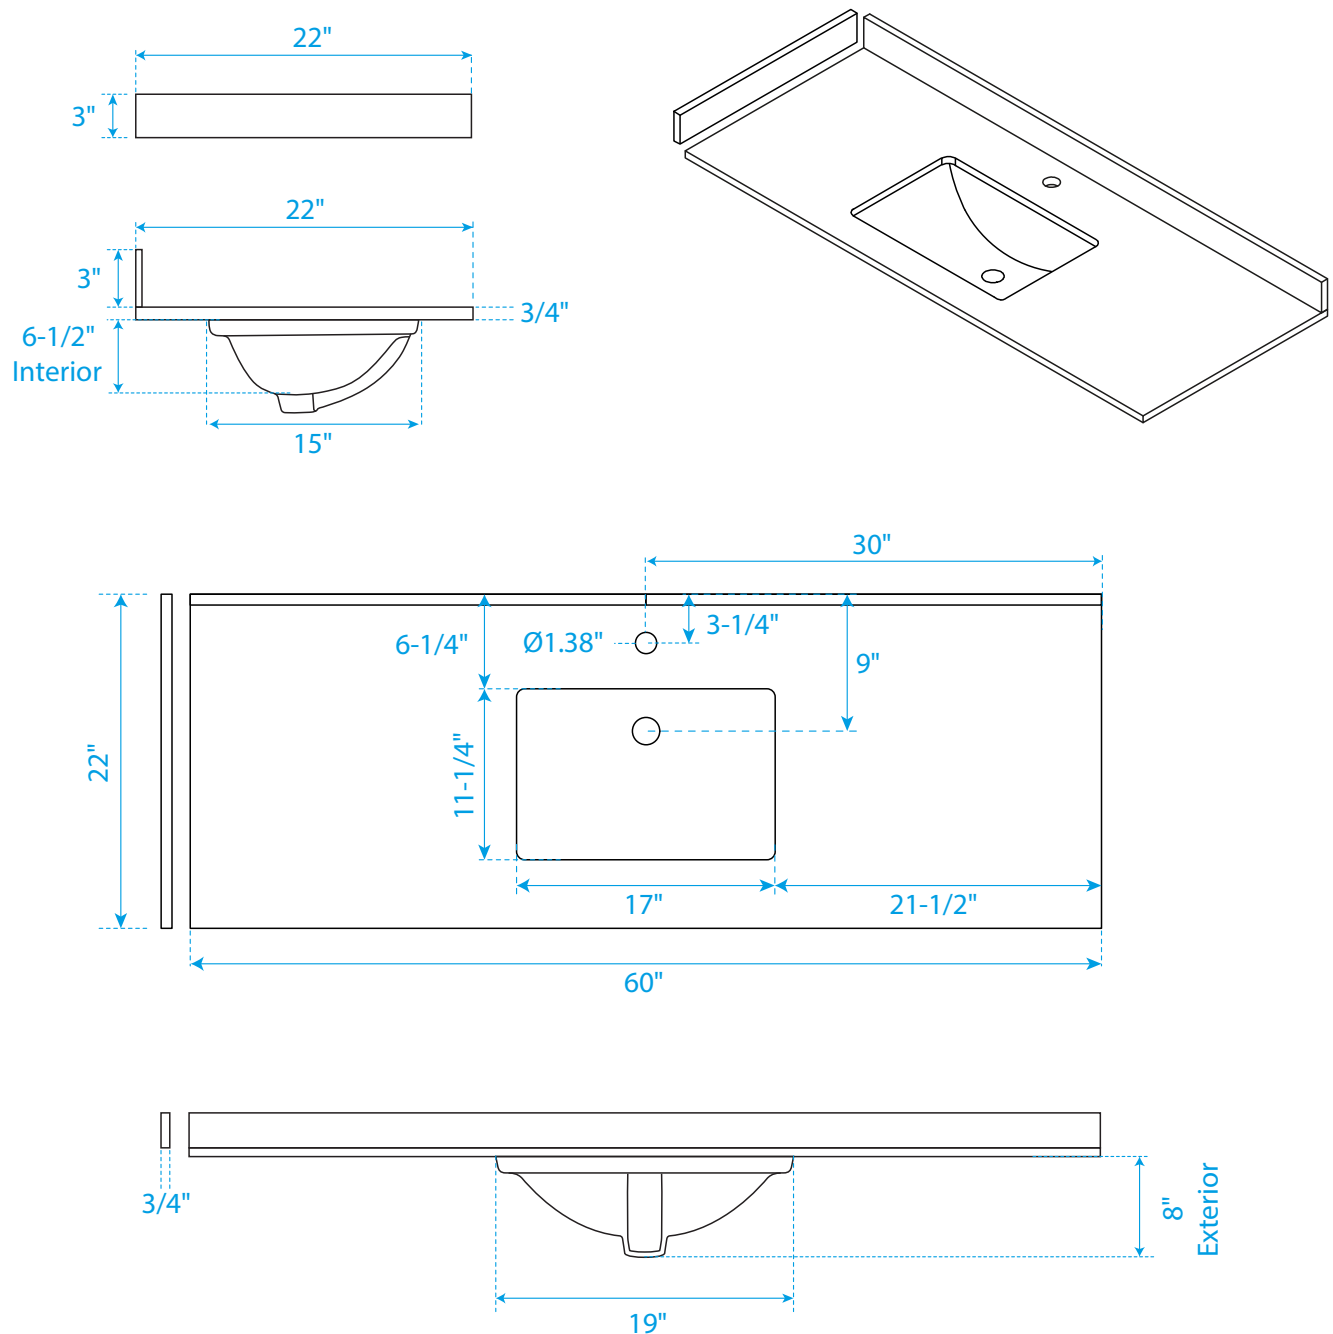

WYNDHAM COLLECTION

TOP VIEW OF VANITY CABINET

*Note: Due to high probability of breakage, the backsplash comes in two pieces, cut from the same piece. All measurements are $\pm 1/4$ ".

WC-9191-60-SGL

WYNDHAM COLLECTION

Side splash is reversible.

Note: Due to high probability of breakage, the backsplash comes in two pieces, cut from the same piece. All measurements are $\pm 1/4"$.

WC-VCA-60-SGL-TOP