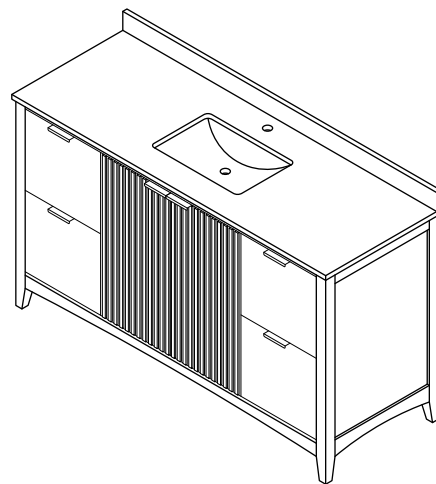

WYNDHAM COLLECTION

TOP VIEW OF VANITY CABINET

*Note: Due to high probability of breakage, the backsplash comes in two pieces, cut from the same piece. All measurements are $\pm 1/4$ ".

WC-9191-60-SGL

WYNDHAM COLLECTION

Side splash is reversible.

Note: Due to high probability of breakage, the backsplash comes in two pieces, cut from the same piece. All measurements are $\pm 1/4"$.

WC-VCA-60-SGL-TOP