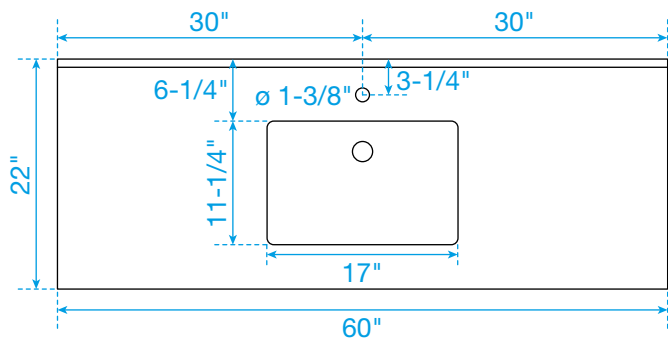

WYNDHAM COLLECTION

TOP VIEW OF VANITY CABINET

*Note: Due to high probability of breakage, the backsplash comes in two pieces, cut from the same piece. All measurements are $\pm 1/4$ ".

WC-9191-60-SGL

WYNDHAM COLLECTION

Side splash is reversible.

Note: Due to high probability of breakage, the backsplash comes in two pieces, cut from the same piece. All measurements are $\pm 1/4"$.

WC-VCA-60-SGL-TOP