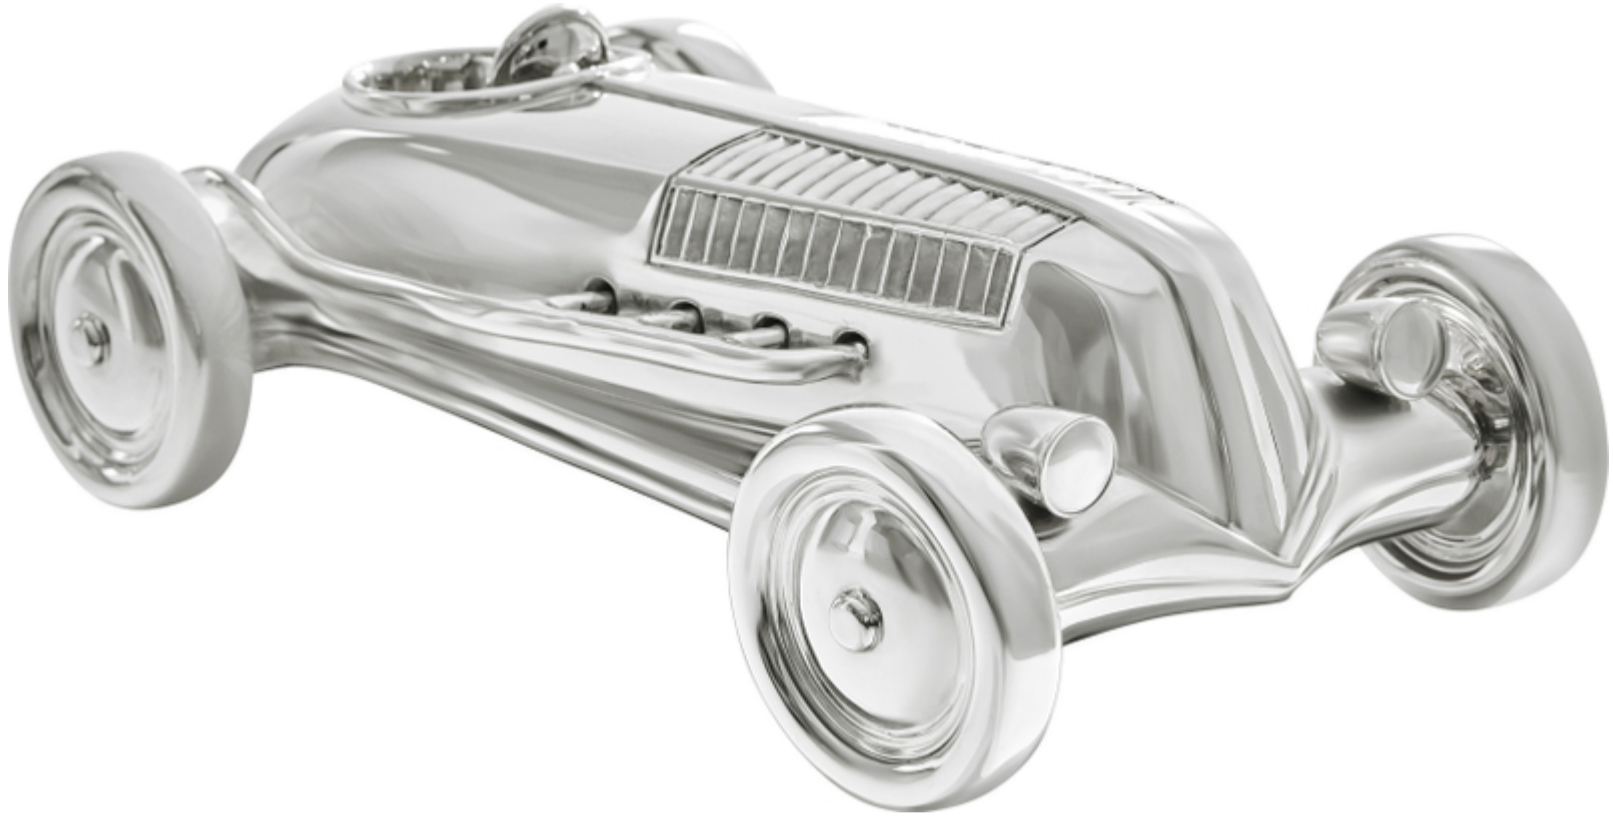

THEODORE ALEXANDER

Alta

TA10014.C383

Alta Sculpture in Nickel Plated Brass

W 12¾ x D 6¼ x H 3¾ inches

Material(s): Brass

Collection: Accessories

Style: Modern / Formal Modern

Type: Décor / Table Top Accessories