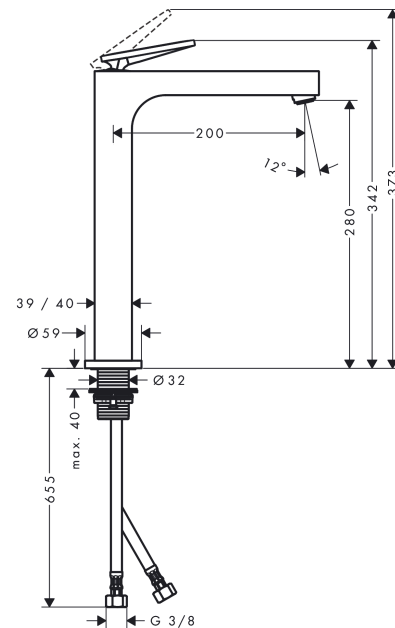

AXOR Citterio

Single lever basin mixer 280 with lever handle for wash bowls with waste set

Surfaces: Article Number: **39021820**

product features

- consists of: single lever basin mixer, waste set
- ComfortZone 280
- projection: 200 mm
- spout height: 280 mm
- spray type: Normal spray
- maximum flow rate at 3 bar: 5 l/min
- ceramic cartridge
- suitable for continuous flow water heaters
- non-closing waste set
- connection type: G ¾ connections
- connection dimension: DN15

Technology

Certificates

Product image

Scale drawing

AXOR Citterio

Single lever basin mixer 280 with lever handle for wash bowls with waste set

Surfaces: Article Number: 39021820

Flowchart