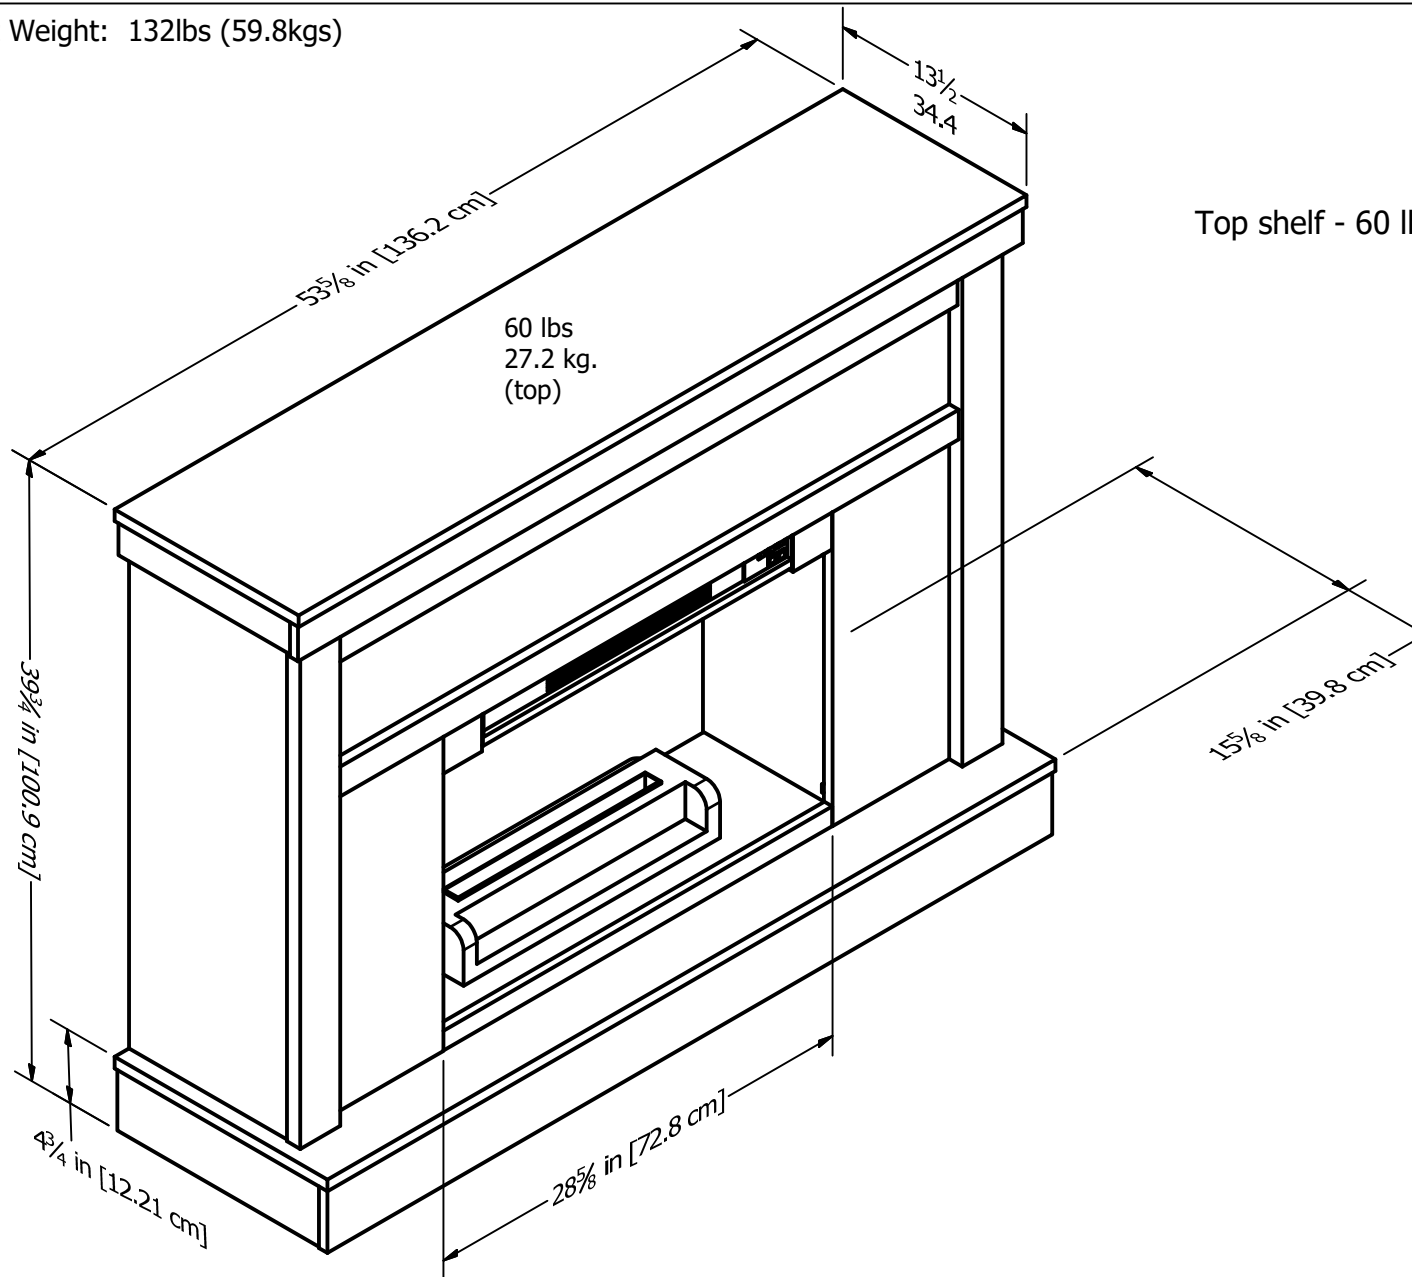

# Mantel - KD Fireplace

Overall Product Dimensions:  
39.73 in. H x 53.63 in. W x 15.67 in. D  
100.9 cm H x 136.2 cm W x 39.8 cm D

Unit Weight: 132lbs (59.8kgs)

Top shelf - 60 lbs will hold most 55" TV's