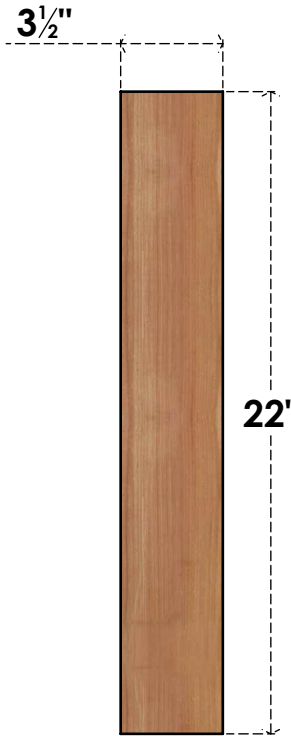

BRC04X10X22TRA00SWR

3 1/2"W X 10"D X 22"H TRADITIONAL SMOOTH BRACE, WESTERN RED CEDAR

SIDE

FRONT

EKENA MILLWORK
 2300 WEST MAIN ST.
 CLARKSVILLE, TX 75426
 TOLL FREE: 866-607-0453
 WWW.EKENAMILLWORK.COM

NOTES