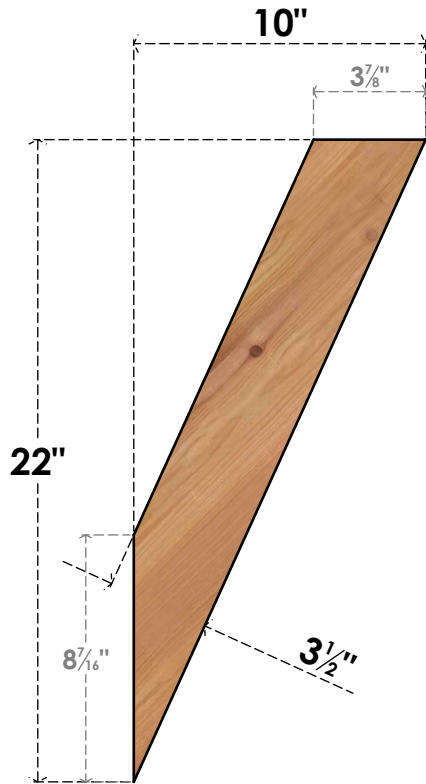

BRC04X10X22TRA00SWR

3 1/2"W X 10"D X 22"H TRADITIONAL SMOOTH BRACE, WESTERN RED CEDAR

SIDE

FRONT

EKENA MILLWORK
 2300 WEST MAIN ST.
 CLARKSVILLE, TX 75426
 TOLL FREE: 866-607-0453
 WWW.EKENAMILLWORK.COM

NOTES