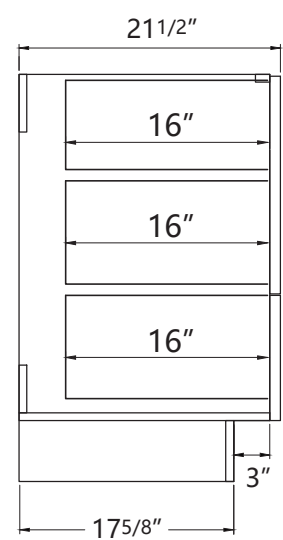

ZEAFIVE[®]

DIMENSION DETAILS

BATHROOM VANITY

BRI-48"

PRODUCT
INSTRUCTION
VIDEO

 Email: service@bestgosupplychaininc.com

VANITY SIZE

Front View

Side View