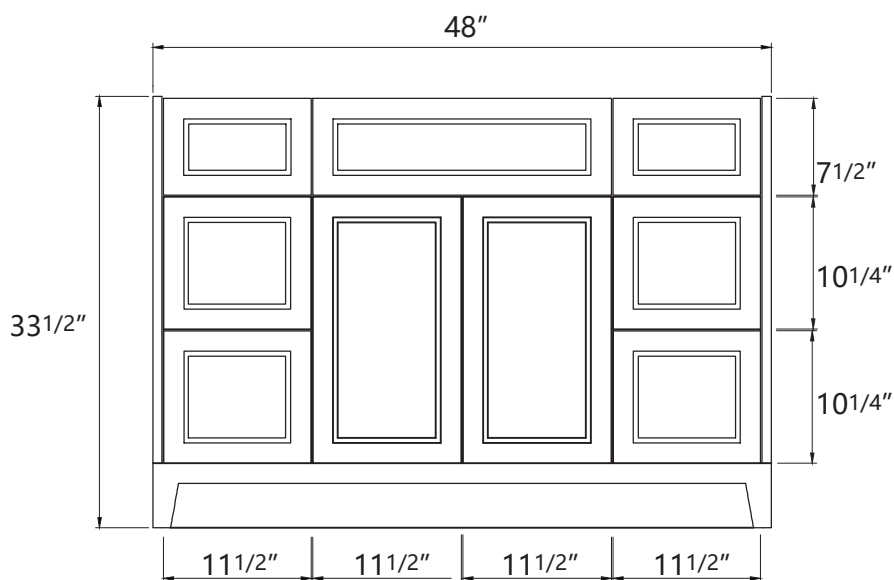

ZEAFIVE[®]

DIMENSION DETAILS

BATHROOM VANITY

BRI-48"

PRODUCT
INSTRUCTION
VIDEO

 Email: service@bestgosupplychaininc.com

VANITY SIZE

Front View

Side View