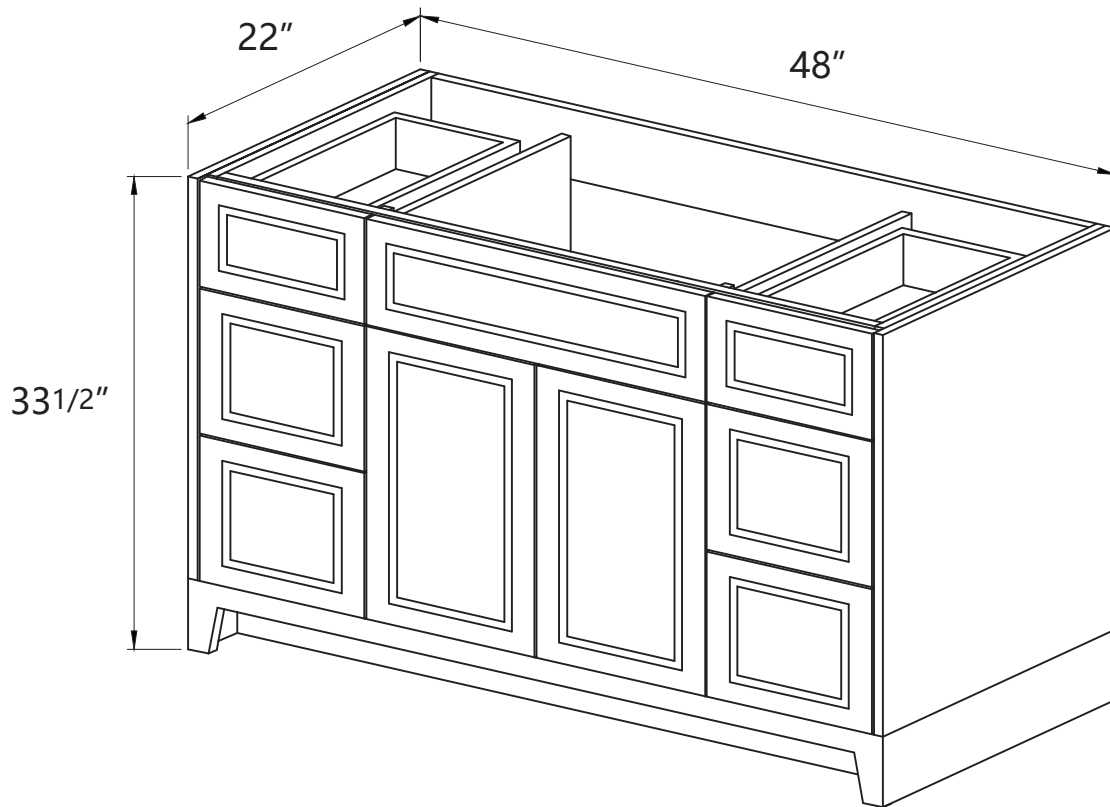

ZEAFIVE[®]

DIMENSION DETAILS

BATHROOM VANITY

BRI-48"

PRODUCT
INSTRUCTION
VIDEO

 Email: service@bestgosupplychaininc.com

VANITY SIZE

Front View

Side View