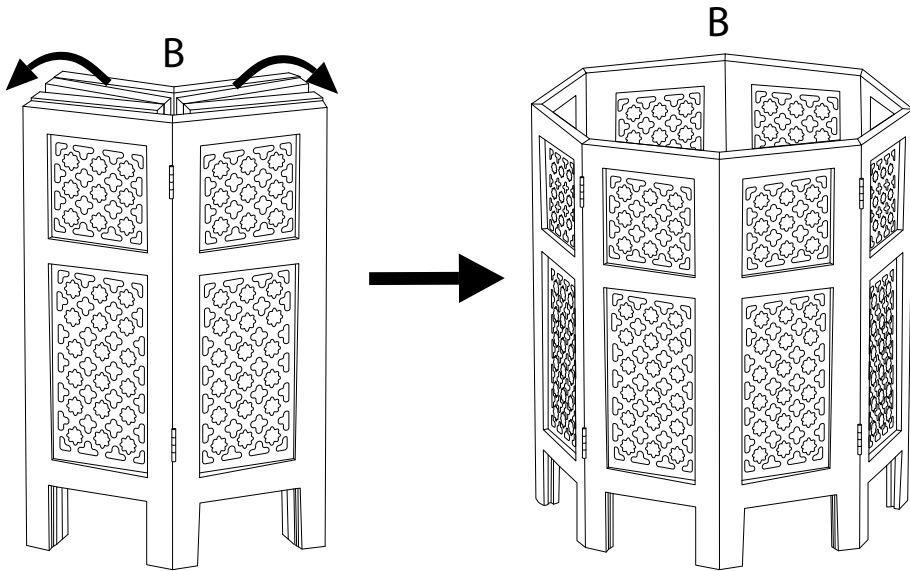

Diagram illustrating safety instructions for assembly:

- Top Section:** A box containing a crossed-out power drill icon and a warning triangle with an exclamation mark. To the right is a clock icon with the text "10'" below it, indicating a 10-minute assembly time.
- Bottom Section:** A box containing a circular inset showing a block being placed on a textured surface, and a crossed-out icon of a block being placed on a smooth surface. To the right is a person icon with the text "1" below it, indicating that one person is required for assembly.

A

B

A

x 1

B

x 1

1

2