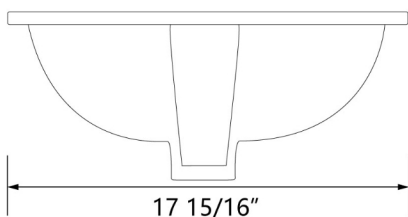

SPECIFICATIONS

- Material: Ceramic
- Outer Dimensions: 17 15/16" × 12 13/16" × 7 1/2"
- Inner Dimensions: 16 1/8" × 10 13/16" × 5 11/16"
- Cutout Size: 15 7/16" × 10 7/16"
- Drain Hole Diameter: 1 3/4"
- Overflow Included: Yes
- Overflow Location: Front
- Basin Shape: Rectangular
- Weight: 11 lbs