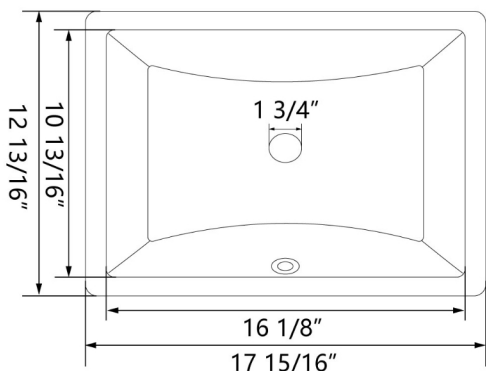

SPECIFICATIONS

- Material: Ceramic
- Outer Dimensions: 17 15/16" × 12 13/16" × 7 1/2"
- Inner Dimensions: 16 1/8" × 10 13/16" × 5 11/16"
- Cutout Size: 15 7/16" × 10 7/16"
- Drain Hole Diameter: 1 3/4"
- Overflow Included: Yes
- Overflow Location: Front
- Basin Shape: Rectangular
- Weight: 11 lbs