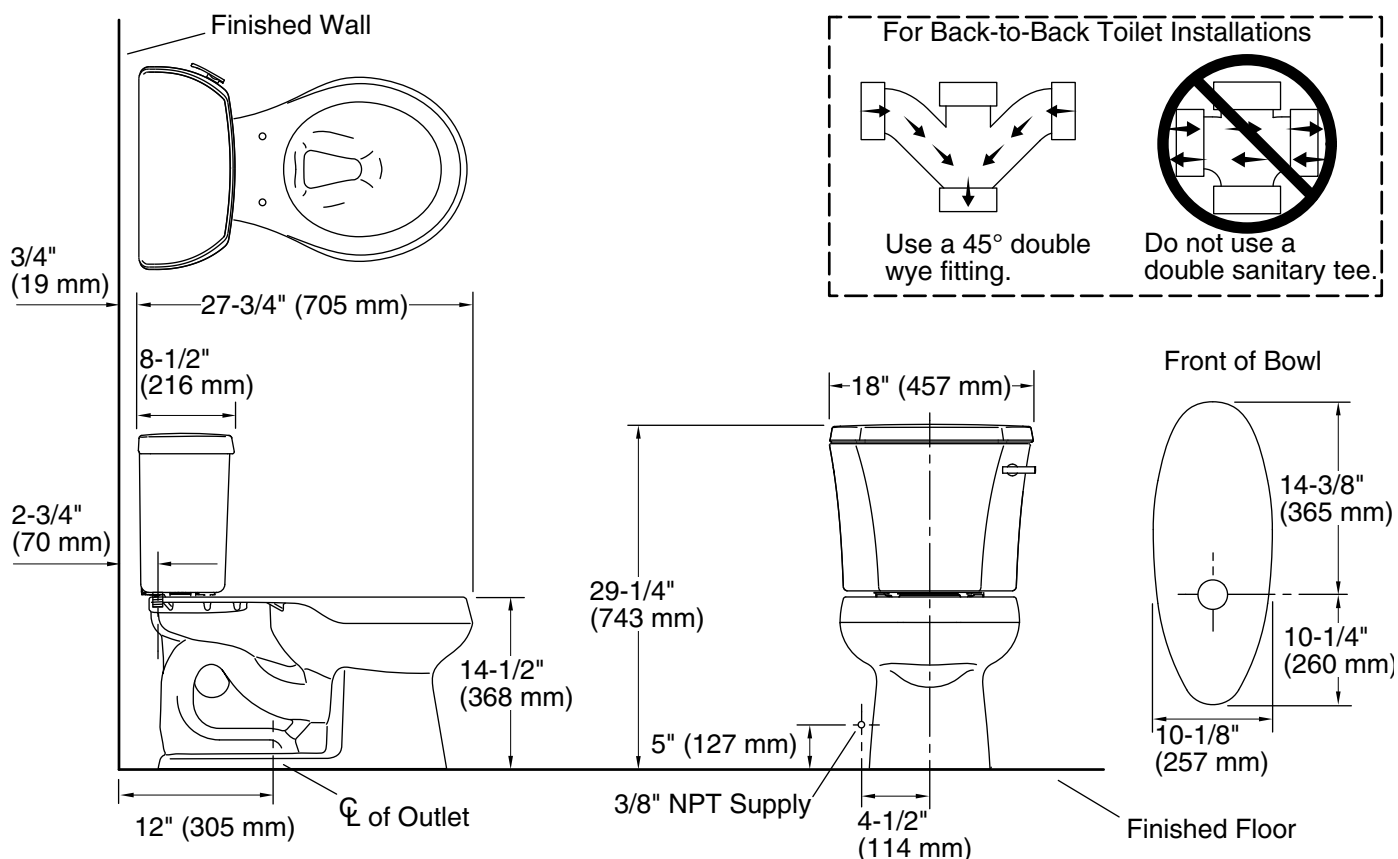

Installation

- Standard 12" (305 mm) rough-in.
- Three-bolt quick-connect installation.
- Seat and supply line sold separately.

Water Conservation & Rebates

- Eligible for consumer rebates in some municipalities.

	0	White
	96	Biscuit

1-800-4KOHLER (1-800-456-4537)

Kohler Co. reserves the right to make revisions without notice to product specifications.

For the most current Specification Sheet, go to www.kohler.com.

7-23-2022 02:33 - US/CA

THE BOLD LOOK
OF **KOHLER®**

Technical Information

All product dimensions are nominal.

Toilet type:	Floor-mount
Waste Outlet:	Floor
Bowl shape:	Round-front
Flush type:	Class Five®
Trap passageway:	2-1/8" (54 mm)
Water Consumption	
Full:	1.28 gpf (4.8 lpf)
Water surface size:	10-1/2" x 7-3/4" (267 mm x 197 mm)
Rim to water surface:	5-1/4" (133 mm)
Rough-in:	12" (305 mm)
Seat-mounting holes:	5-1/2" (140 mm)

Notes

Install this product according to the installation instructions.

For back-to-back toilet installations: Use only a 45° double wye fitting.