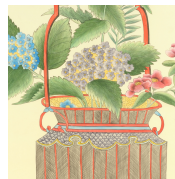

## 386973 • Chinoiserie Basket II

55.5h x 37w x 1d  
Watercolor On Silk

*MOUNTED IN A GOLD PLEIN AIRE FRAME WITH GLASS. HAND PAINTED. DESIGNED BY JAMIE MERIDA.*