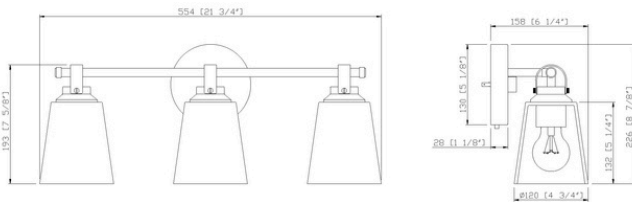

Light Source

Lamp Included

Lamp Type: E26

Light Source: A19

Number of bulbs: 3

Max Wattage/Range: 60W

Voltage: 120

Socket Type: Ceramic

Project: _____

Company: _____

Location: _____

Approved: _____

Notes:

Mounting / Installations

Plug-in Mounting System

Lead Wire Length: 13.78"

Wire Type: 1015 105°C

Location Rating: Damp

Luminaire Support: Max. 50 lbs

SkyPlug: SPU-3L

SkyOutlet: SR-3L