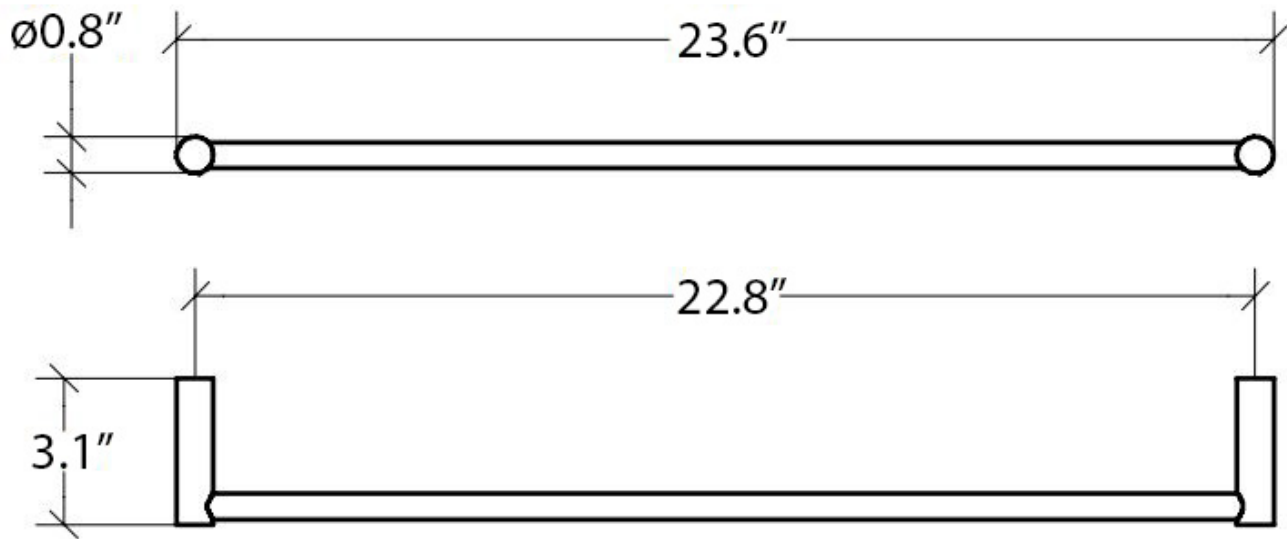

Picola 5262

Features

- Towel Bar / Towel Rail
- Polished Chrome Finish
- Solid Brass Base
- Premium Metal Construction for Durability and Reliability
- Wall Mount Installation
- Installation Hardware Included
- Designed Without Back Plate
- Designer Collection
- Italian Design

SKU# | Option:

- Picola 5262 | Polished Chrome

Finishes:

* WS Bath Collections reserves the right to revise dimensions or information on this sheet without notice

Collection Picola	Model Picola 5262	Dimensions Metric <i>1 inch = 2.54 cm</i> <i>1 inch = 25.4 mm</i>	 1051 Lea Drive - Collegeville, PA 19426 Tel. 215 513 9400 - Fax 610 831 0215 www.ws bathcollections.com - info@ws bathcollections.com
-----------------------------	-------------------------------	--	---

Collection
Picola

Model |
Picola 5262

Dimensions Metric

1 inch = 2.54 cm
1 inch = 25.4 mm

WS[®]
BATH
COLLECTIONS

1051 Lea Drive - Collegeville, PA 19426
Tel. 215 513 9400 - Fax 610 831 0215
www.ws bathcollections.com - info@ws bathcollections.com