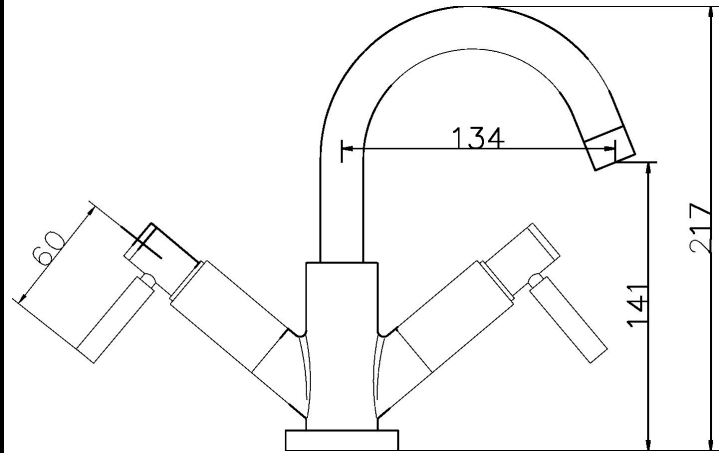

CUSTOMER DATA SHEET - BRASSWARE

SALES CODE: TEL315

DESCRIPTION: Tec Lever Mono Small Swivel Spout Waste

PRODUCT DIMENSIONS

Height (mm)	Width (mm)	Depth (mm)	Length (mm)	Nett Wgt Kg
217	260	175		2.42

PACKAGING DIMENSIONS

Height (mm)	Width (mm)	Depth (mm)	Gross Wgt Kg
130	185	275	2.42

PACKAGING DATA

Box Colour	White Cardboard Box		
Box Qty	1	Label Colour	White Label
Label Size	100 x 50	Label Qty	2

OUTER BOX DIMENSIONS (If Applicable)

Height (mm)	Width (mm)	Depth (mm)	Length (mm)	Gross Wgt Kg
				19
Barcode	5055146167945			

PRODUCT DETAILS

Country of Origin	United Kingdom		
Fitting Instruction	Yes		
Product Material	Brass		
Control Type	Manual		
Waste Included	Waste Not Included		
WRAS Approval	No	Approval No.	N/A
Operating Pressure (bar)	0.1		
Valve/Cartridge Type	1/4 Turn Ceramic Disc		

Colour/Finish	Chrome								
Mount Type	Deck								
Waste Type	Not Applicable								
Flow Rates (L/min)	0.1	3	0.5	1	22	2	31	3	38
Pipe Size	15 mm (1/2" Bsp)								
Pipe Centres	N/A								