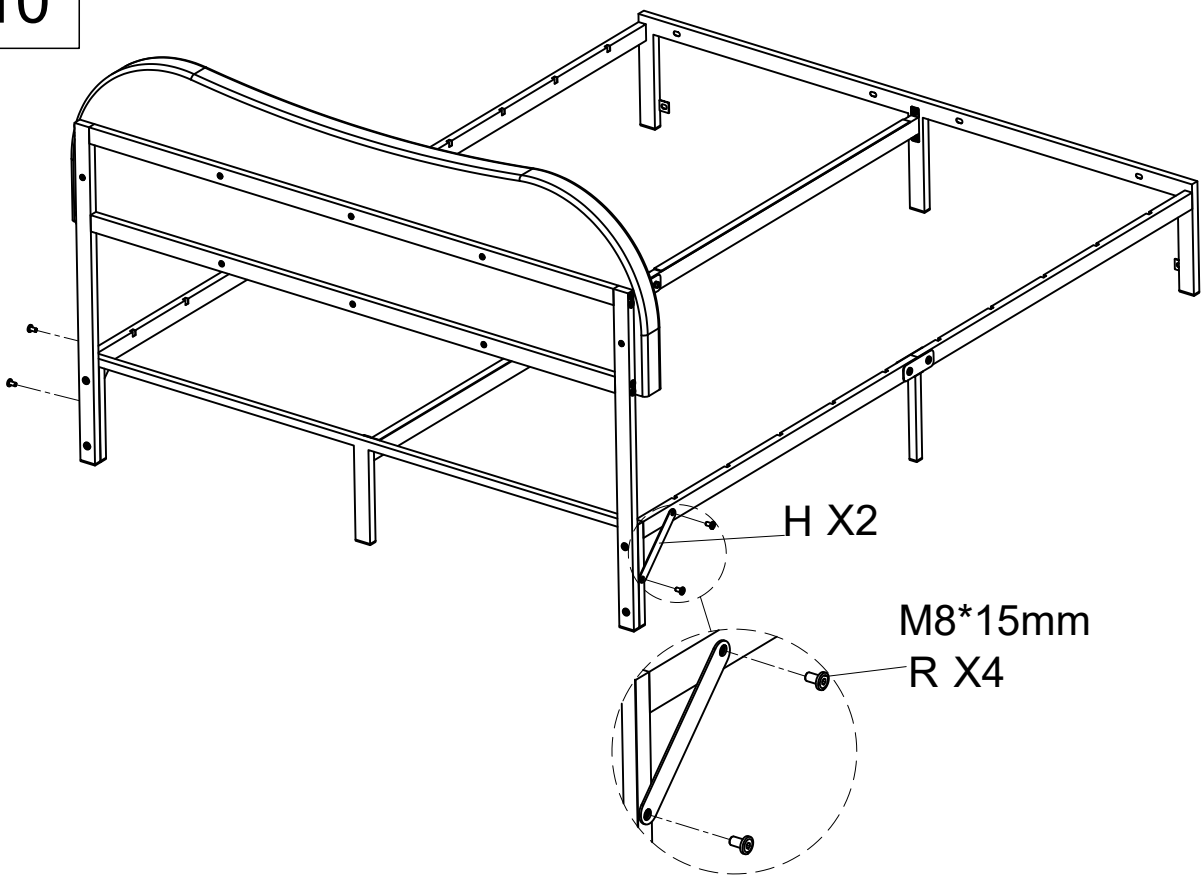

Bed Frame

PRODUCT GUIDE AND INSTALLATION MANUAL

Parts List:

<p>A 1pcs</p> 	<p>B 1pcs</p> 	<p>C 1pcs</p> 
<p>D 1pcs</p> 	<p>E 1pcs</p> 	<p>F1 4pcs</p> <p>Double-sided tape</p> 
<p>F2 6pcs</p> 	<p>K 1pcs</p> 	<p>H 2pcs</p> 
<p>L1 1pcs</p> 	<p>J 1pcs</p> 	<p>M 2pcs</p> 
<p>L2 1pcs</p> 		

M8*50mm
TX4

M8*50mm
TX4

8

9

10

8

11

12