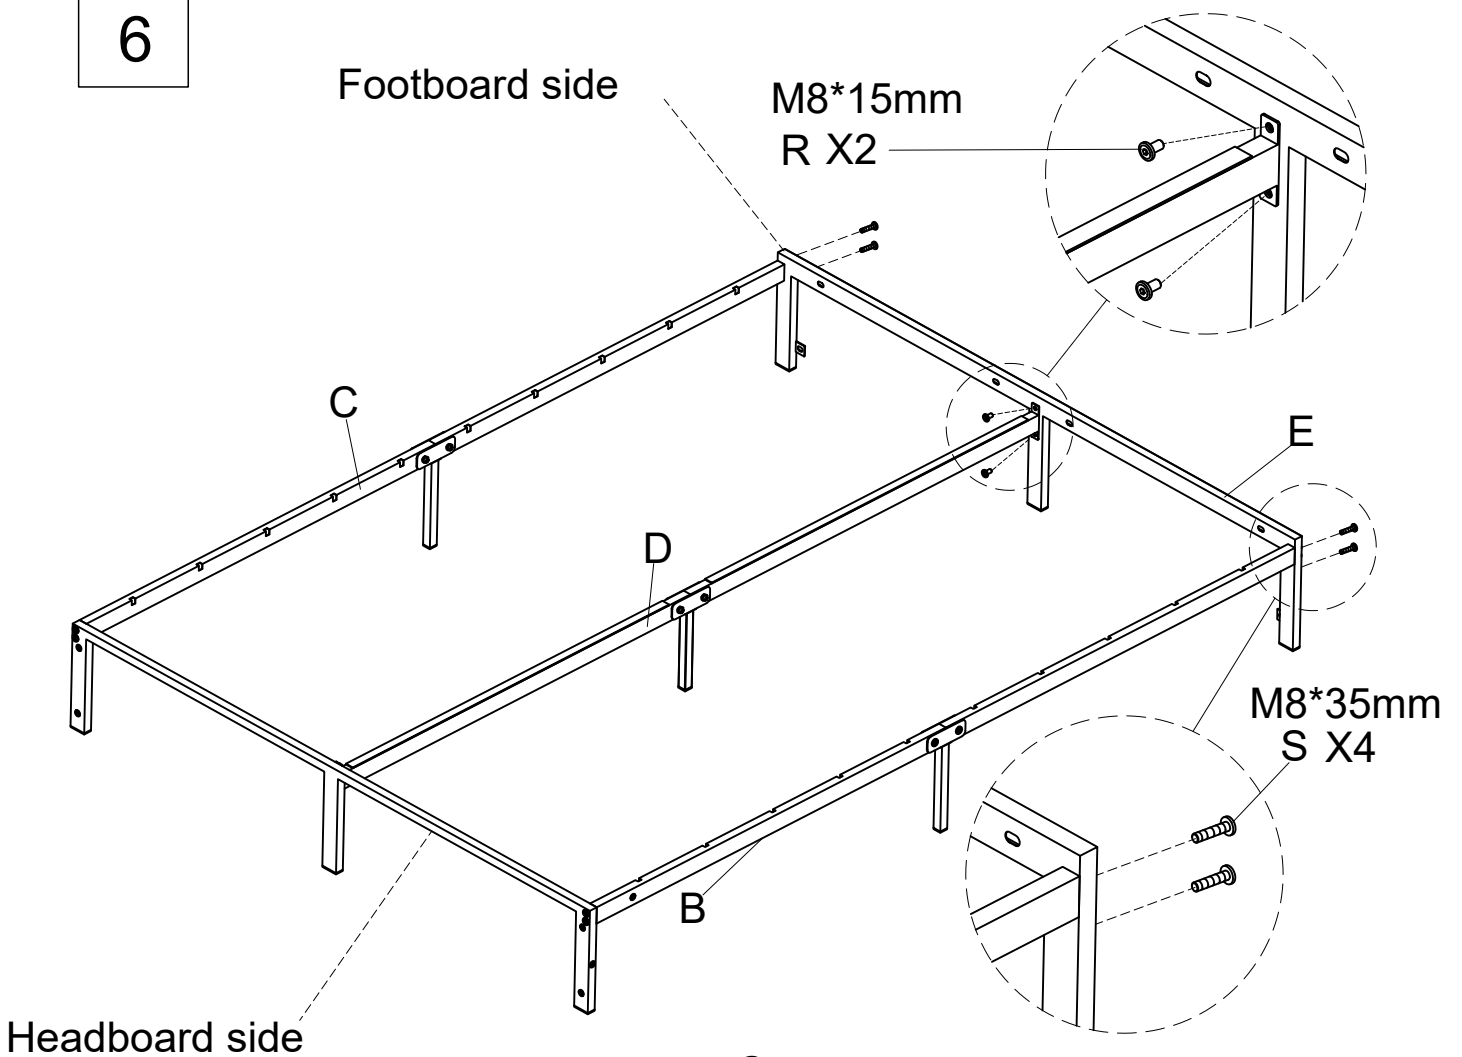

Bed Frame

PRODUCT GUIDE AND INSTALLATION MANUAL

Parts List:

<p>A 1pcs</p> 	<p>B 1pcs</p> 	<p>C 1pcs</p> 
<p>D 1pcs</p> 	<p>E 1pcs</p> 	<p>F1 4pcs</p> <p>Double-sided tape</p> 
<p>F2 6pcs</p> 	<p>K 1pcs</p> 	<p>H 2pcs</p> 
<p>L1 1pcs</p> 	<p>J 1pcs</p> 	<p>M 2pcs</p> 
<p>L2 1pcs</p> 		

A

C

M8*35mm
S X2

B

5

5

6

7

M8*50mm
TX4

M8*50mm
TX4

8

9

10

8

11

12