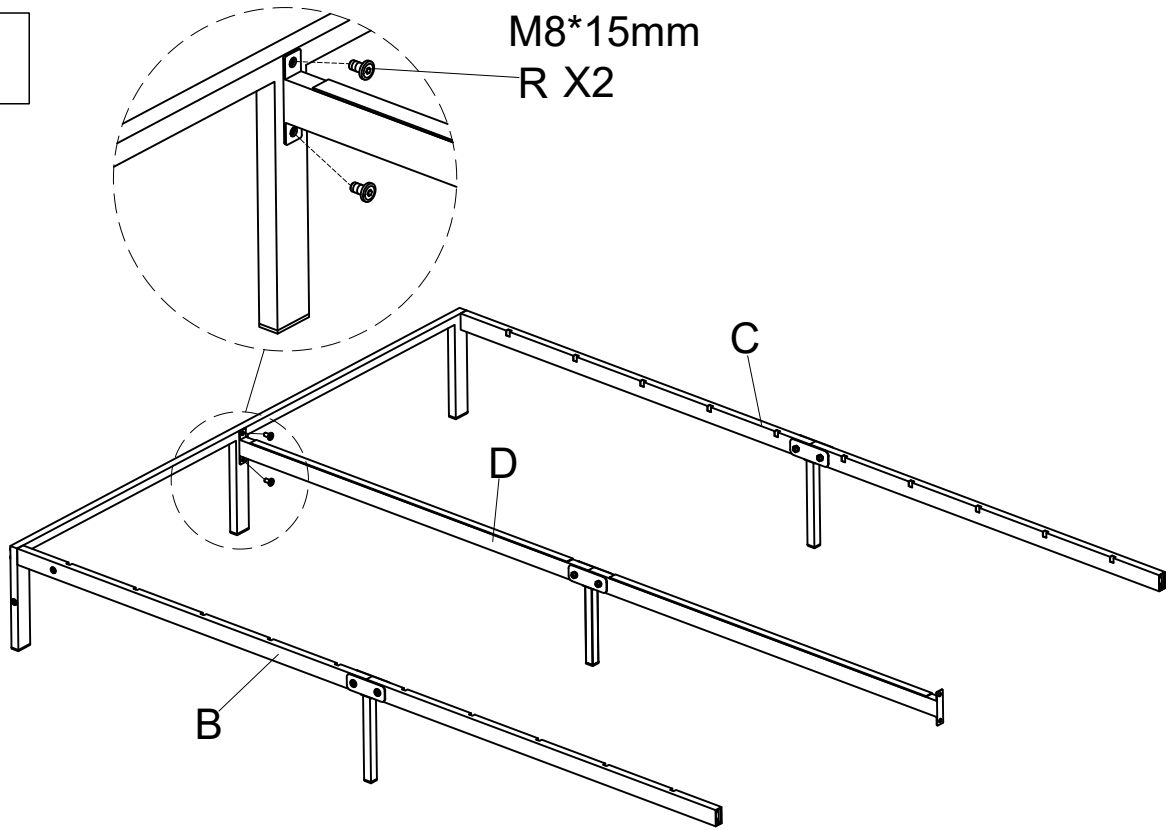

Bed Frame

PRODUCT GUIDE AND INSTALLATION MANUAL

Parts List:

<p>A 1pcs</p> 	<p>B 1pcs</p> 	<p>C 1pcs</p> 
<p>D 1pcs</p> 	<p>E 1pcs</p> 	<p>F1 4pcs</p> <p>Double-sided tape</p> 
<p>F2 6pcs</p> 	<p>K 1pcs</p> 	<p>H 2pcs</p> 
<p>L1 1pcs</p> 	<p>J 1pcs</p> 	<p>M 2pcs</p> 
<p>L2 1pcs</p> 		

A

C

M8*35mm
S X2

B

5

5

6

7

M8*50mm
TX4

M8*50mm
TX4

8

9

10

8

11

12