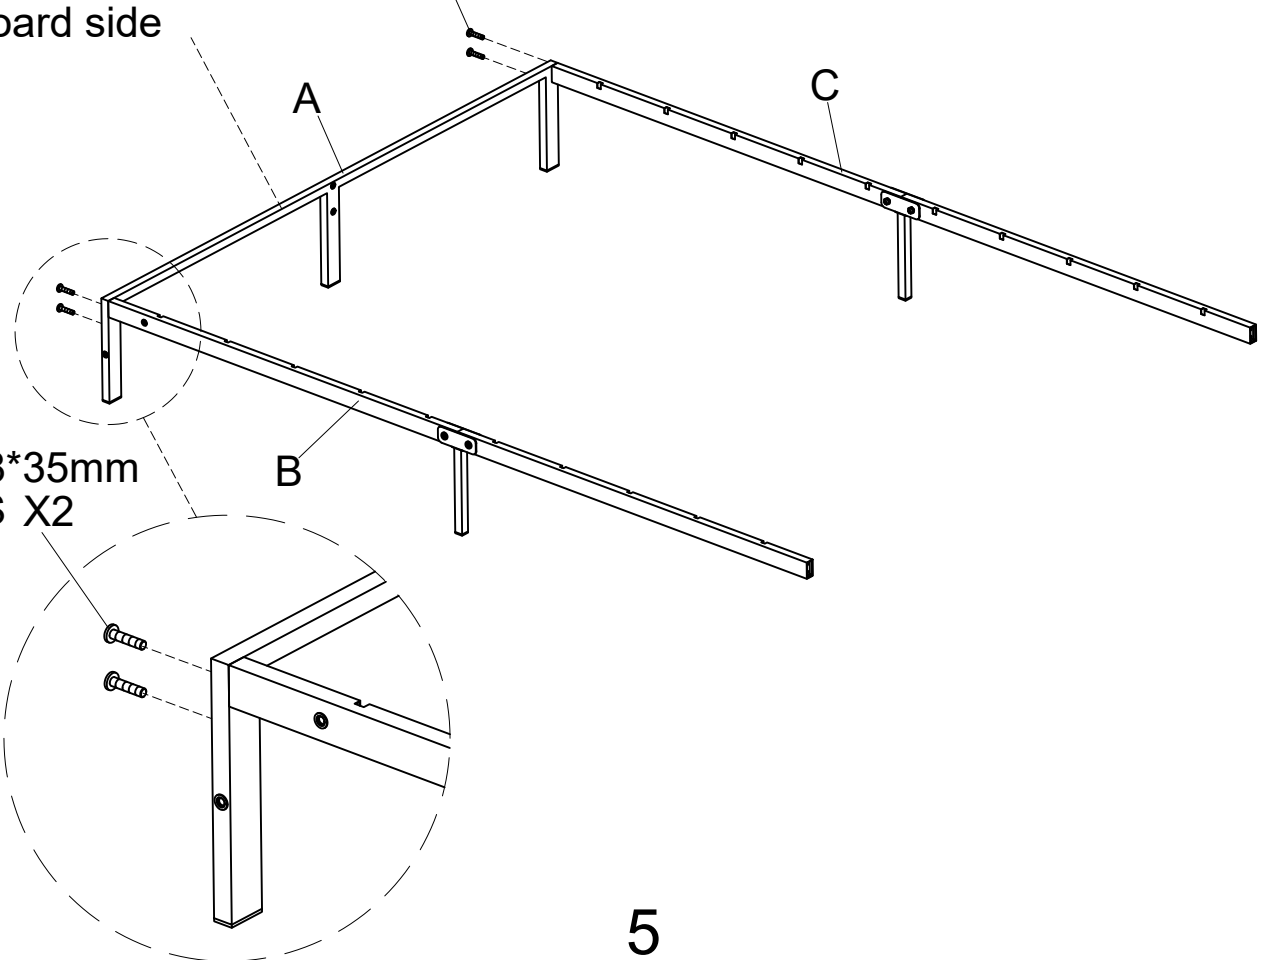

4

Headboard side

M8*35mm
S X2

A

C

M8*35mm
S X2

B

5