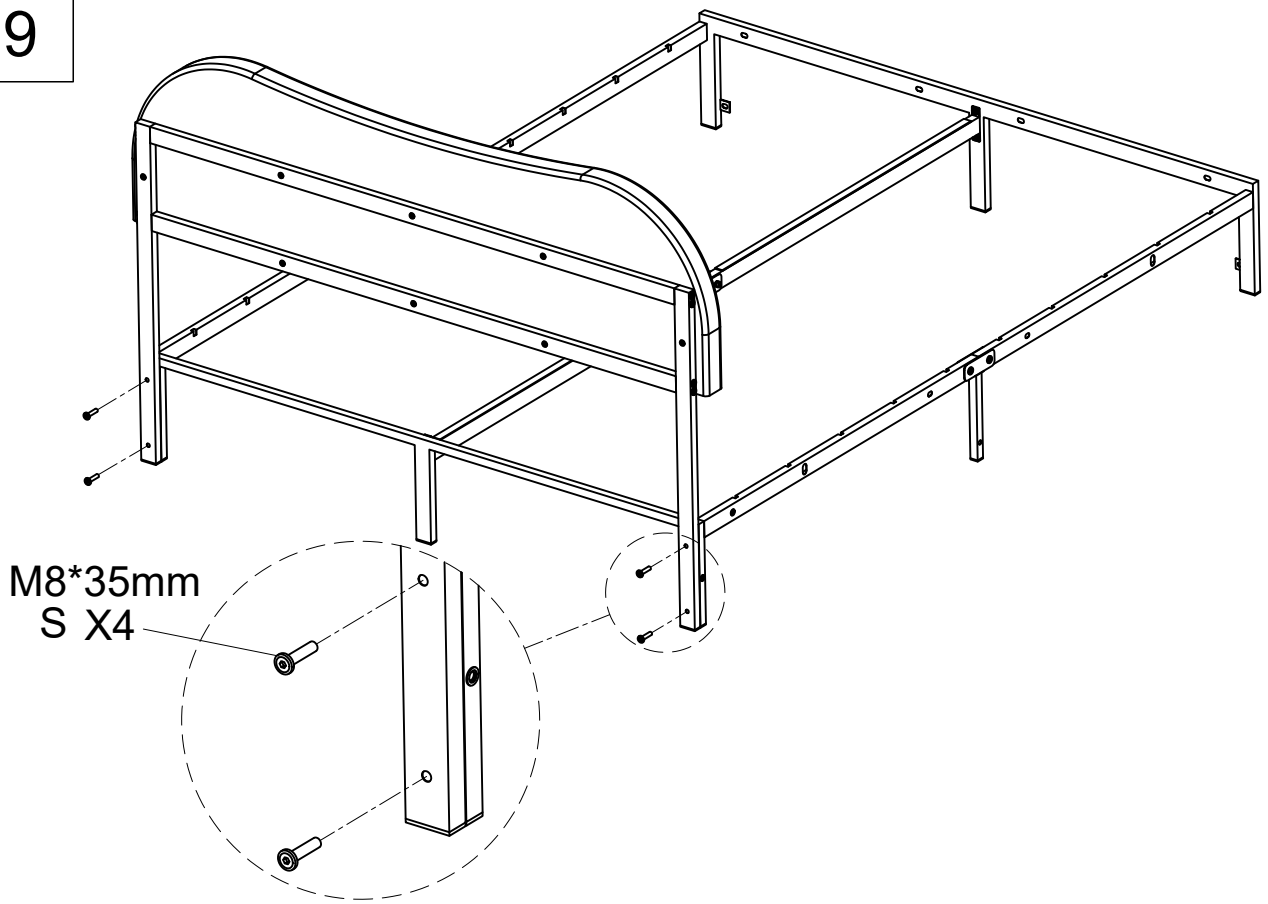

Bed Frame

PRODUCT GUIDE AND INSTALLATION MANUAL

Parts List:

<p>A 1pcs</p> 	<p>B 1pcs</p> 	<p>C 1pcs</p> 
<p>D 1pcs</p> 	<p>E 1pcs</p> 	<p>F1 4pcs</p> <p>Double-sided tape</p> 
<p>F2 6pcs</p> 	<p>K 1pcs</p> 	<p>H 2pcs</p> 
<p>L1 1pcs</p> 	<p>J 1pcs</p> 	<p>M 2pcs</p> 
<p>L2 1pcs</p> 		

M8*50mm
TX4

M8*50mm
TX4

8

9

10

8

11

12