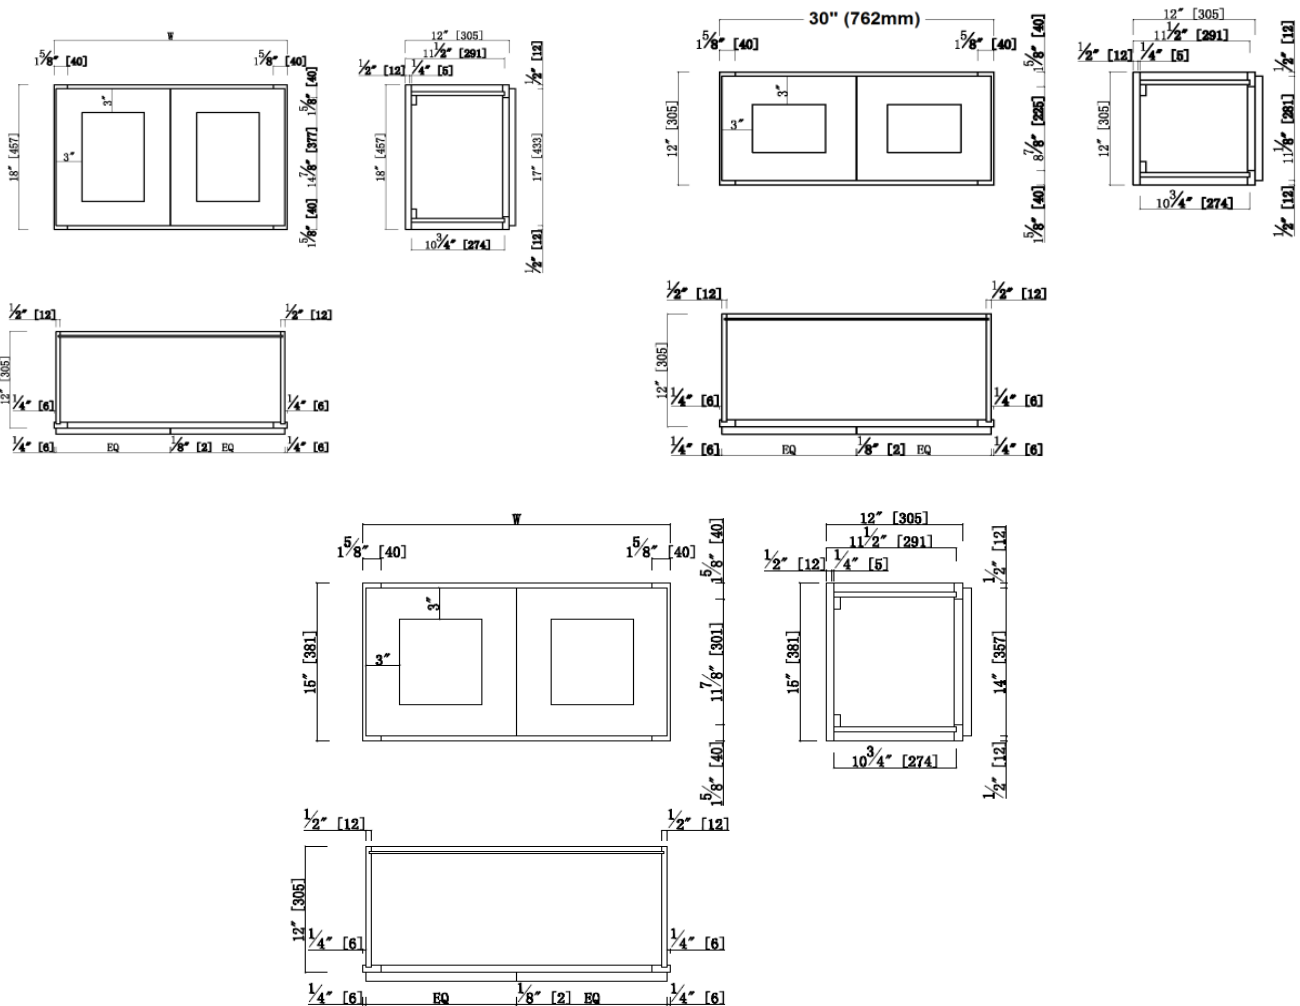

Height Two Door Wall Cabinet

Specifications

- 3" Wide Shaker Door
- 3/4" Solid maple face frame, Fully overlay with 1/4" reveal
- MDF with wood veneer for door center for espresso finish
- 3/4" solid maple door frame for espresso finish
- 3/4" Premium HDF door for white finish
- Soft-closing hinge, 6 way adjustable
- 1/2" plywood with poplar veneer for side panels, bottom panels Metal
- Clips connectors
- RTA construction,
- CARB P2 compliant
- Espresso finish

Dimensions

Warranty & Compliances

Warranty	Limited 1 year warranty
California 93120	Compliant

Finishes/Colors

Espresso Finish	White Finish
30" x 12" x 12"	30" x 12" x 12"
30" x 15" x 12"	30" x 15" x 12"
33" x 15" x 12"	33" x 15" x 12"
36" x 15" x 12"	36" x 15" x 12"
30" x 18" x 12"	30" x 18" x 12"
36" x 18" x 12"	36" x 18" x 12"