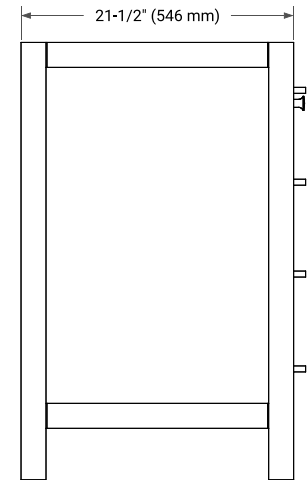

54" SINGLE SINK BASE CABINET

BASE CABINET DIMENSIONS

54" W x 21.5" D x 34.5" H

FEATURES

- Solid wood frame & plywood panels
- Dovetail drawers and joints
- Soft closing doors & drawers

HARDWARE FINISHES*

Brushed Nickel Satin Brass Matte Black Polished Chrome

PLAN VIEW