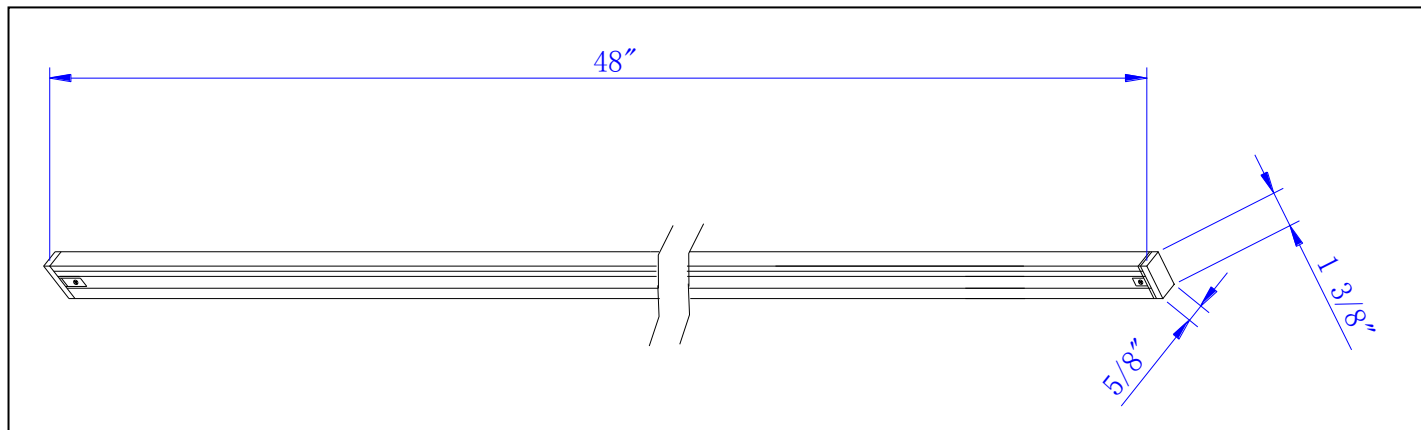

Project: _____

Catalog No.: _____

Lamp/Wattage: _____

Model No. : HT-271

Description : 4' Track, 120V, 2400W

Voltage : 120 V

Ampere: 20 A

Finish : RU (Rust)