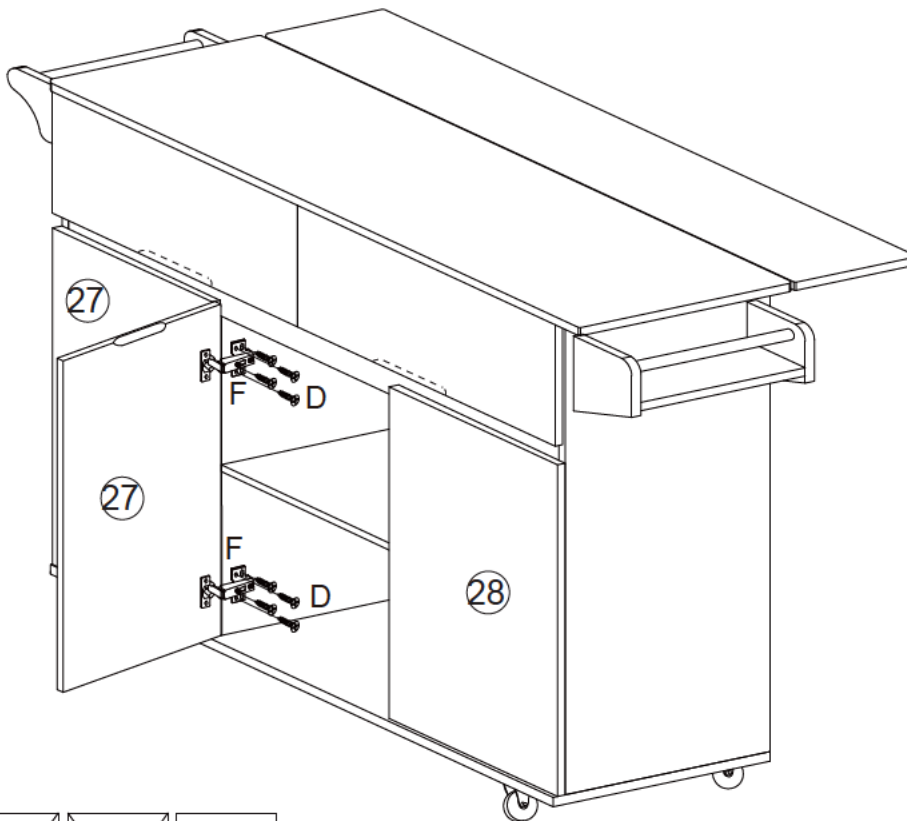

B		8PCS
C		4PCS

A		8PCS
---	---	------

- I  8PCS
- G2  4PCS

x2

- ~~ L: 5x12mm~~
- ~~ D: 4x12mm~~
-  I: 3x12mm

- H  8PCS

x2

- ~~ Q: 4x50mm~~
-  H: 4x35mm

x2

B  4PCS

B  4PCS

K  8PCS

The "27" left door uses an "E" hinges and door "28" is installed on the right side and uses an "E" hinges. Please note

D		8PCS
E		4PCS

	D: 4x12mm		L: 3x12mm		L: 5x12mm
---	-----------	---	-----------	---	-----------

D  8PCS

D  8PCS

F  2PCS D  4PCS

“F” hinges for the middle door.

D  8PCS

P  4PCS

You can remove towel racks and storage racks

P  4PCS