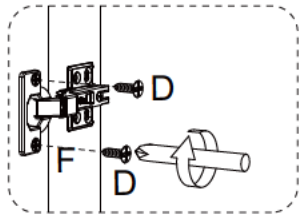

H		8PCS
C		8PCS

- I  12PCS
- J  4PCS

- ~~ L: 5x12mm~~
- ~~ D: 4x12mm~~
-  I: 3x12mm

- I  12PCS

- ~~ L: 5x12mm~~
- ~~ D: 4x12mm~~
-  I: 3x12mm

- I  18PCS
- J  3PCS

-  L: 5x12mm
-  D: 4x12mm
-  I: 3x12mm

- A  8PCS

B		8PCS
C		4PCS

A		8PCS
---	---	------

- I  8PCS
- G2  4PCS

x2

- ~~ L: 5x12mm~~
- ~~ D: 4x12mm~~
-  I: 3x12mm

- H  8PCS

x2

- ~~ Q: 4x50mm~~
-  H: 4x35mm

x2

B  4PCS

B  4PCS

K  8PCS

The "27" left door uses an "E" hinges and door "28" is installed on the right side and uses an "E" hinges. Please note

D		8PCS
E		4PCS

	D: 4x12mm		L: 3x12mm		L: 5x12mm
---	-----------	---	-----------	---	-----------

D  8PCS

D  8PCS

F  2PCS D  4PCS

“F” hinges for the middle door.

D  8PCS

P  4PCS

You can remove towel racks and storage racks

P  4PCS