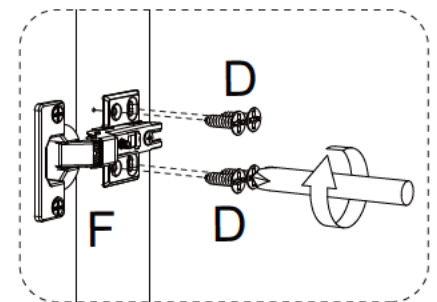

B		8PCS
C		4PCS

A		8PCS
---	---	------

- I  8PCS
- G2  4PCS

x2

- ~~ L: 5x12mm~~
- ~~ D: 4x12mm~~
-  I: 3x12mm

- H  8PCS

x2

- ~~ Q: 4x50mm~~
-  H: 4x35mm

x2

B  4PCS

B  4PCS

K  8PCS

The "27" left door uses an "E" hinges and door "28" is installed on the right side and uses an "E" hinges. Please note

D		8PCS
E		4PCS

	D: 4x12mm		L: 3x12mm		L: 5x12mm
---	-----------	---	-----------	---	-----------

D  8PCS

D  8PCS

F  2PCS D  4PCS

“F” hinges for the middle door.

D  8PCS

P  4PCS

You can remove towel racks and storage racks

P  4PCS