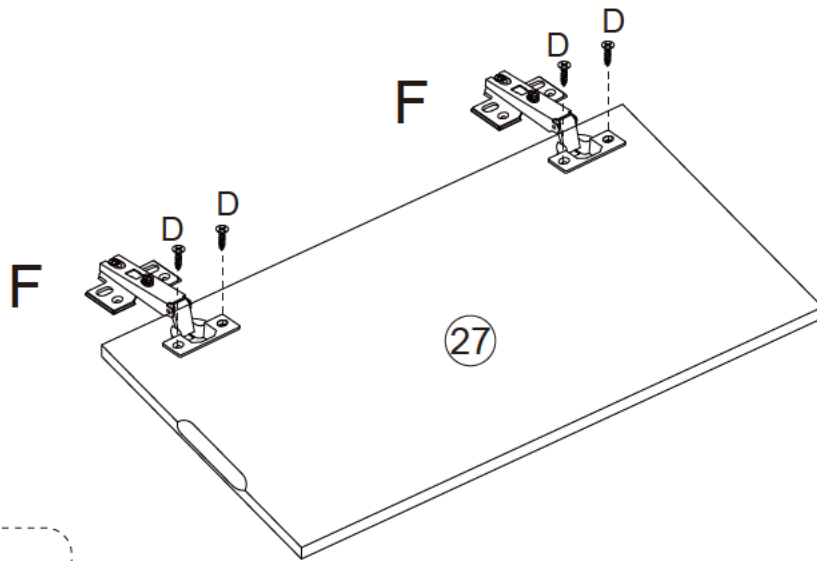

B		8PCS
C		4PCS

A		8PCS
---	---	------

- I  8PCS
- G2  4PCS

x2

- ~~ L: 5x12mm~~
- ~~ D: 4x12mm~~
-  I: 3x12mm

- H  8PCS

x2

- ~~ Q: 4x50mm~~
-  H: 4x35mm

x2

B  4PCS

B  4PCS

K  8PCS

The "27" left door uses an "E" hinges and door "28" is installed on the right side and uses an "E" hinges. Please note

D		8PCS
E		4PCS

	D: 4x12mm		L: 3x12mm		L: 5x12mm
---	-----------	---	-----------	---	-----------

D  8PCS

D  8PCS

F  2PCS D  4PCS

“F” hinges for the middle door.

D  8PCS

P  4PCS

You can remove towel racks and storage racks

P  4PCS