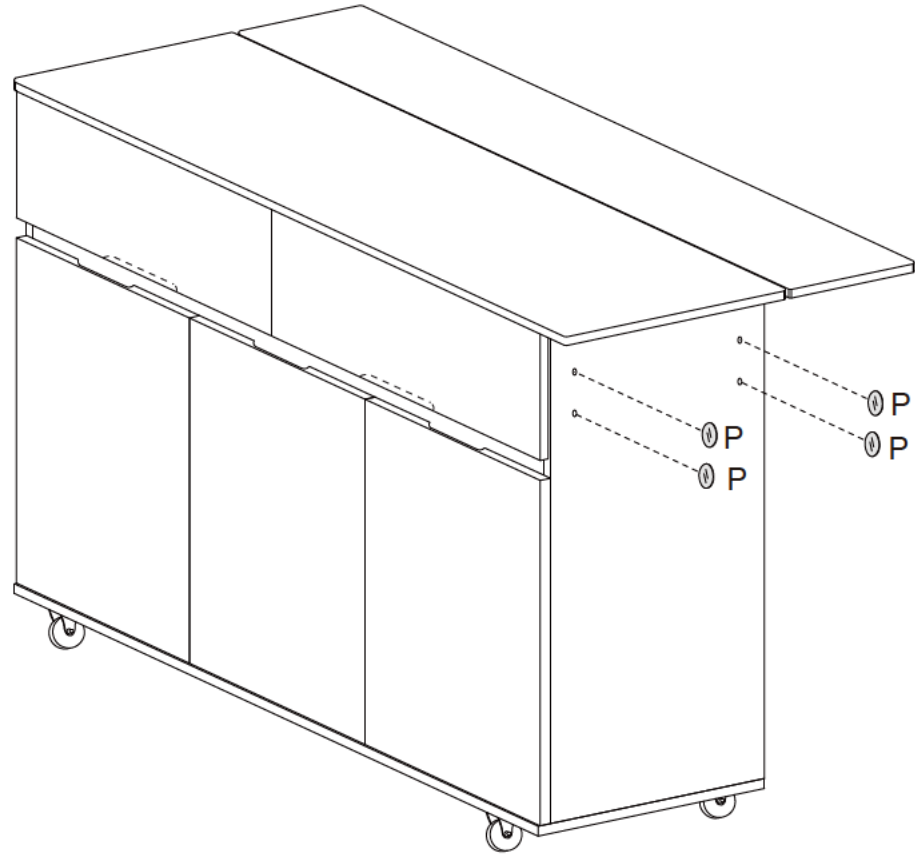

B		8PCS
C		4PCS

A		8PCS
---	---	------

- I  8PCS
- G2  4PCS

x2

- ~~ L: 5x12mm~~
- ~~ D: 4x12mm~~
-  I: 3x12mm

- H  8PCS

x2

- ~~ Q: 4x50mm~~
-  H: 4x35mm

D  8PCS

D  8PCS

F  2PCS D  4PCS

“F” hinges for the middle door.

D  8PCS

P  4PCS

You can remove towel racks and storage racks

P  4PCS