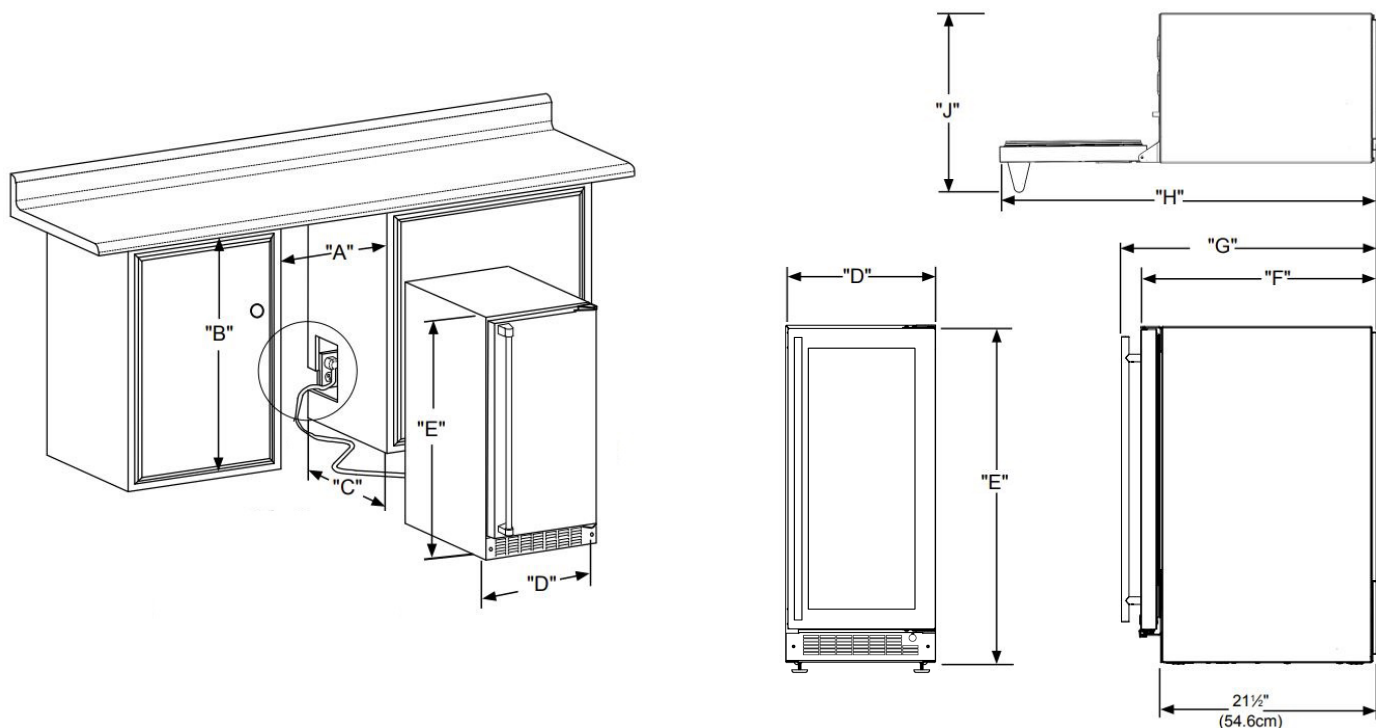

DIMENSIONAL DRAWINGS

ROUGH IN DIMENSIONS*

"A"	"B"	"C"
15"	34" to 35"	24"
(38.1 cm)	(86.4 cm to 88.9 cm)	(61 cm)

CABINET DIMENSIONS*

"D"	"E"	"F"	"G"	"H"	"J"
14-7/8"	33-3/4" to 34-3/4"	22-7/8"*	26-3/8"*	38-7/8"*	17-1/2"*
(37.8 cm)	(85.7 cm to 88.3 cm)	(58.1 cm)	(67 cm)	(98.7 cm)	(44.5 cm)

*Stainless steel model dimensions only. For panel-ready models, see the owner's guide online at marvelrefrigeration.com.

PRODUCT SPECIFICATIONS

Capacity	2.7 cu. ft.
Cord Length	6 ft.
Electrical Requirements	115V / 60 Hz / 15A
ENERGY STAR	Yes
Panel Height	30-7/16" (77.3 cm)
Panel Thickness	5/8" (1.6 cm) or 3/4" (1.9 cm)
Panel Type	2-3/4" (7 cm) Frame Panel or Solid Panel
Panel Width	14-3/4" (37.5 cm)
Refrigerant Type	R600a

Sabbath Mode	Yes
Shipping Dimensions	19" W x 31" D x 37" H
Shipping Weight	125 lbs
Temperature Range	33°F to 70°F

For comprehensive installation instructions, including panel overlay details, please visit marvelrefrigeration.com to access the owner's guide. All specifications are subject to change without notice.