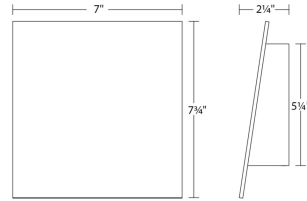

Project:

Spec Sheet

Dimensions

Height:	7.75"
Width:	7"
Extends:	2.25"
Minimum Extension:	2.25"
Maximum Extension:	2.25"
Canopy/Backplate/Base Depth:	5.5
Canopy/Backplate/Base Height:	5.25

Electrical Specs

Bulb(s) Included?:	Yes
Bulb 1 Type:	Integral LED
Wattage:	13
Initial Lumens:	840
Delivered Lumens:	661
Color Temperature:	3000K
CRI:	90
Power Supply Type:	Transformer
Power Supply Quantity:	1
Power Supply Location:	Canopy
Dimming Type:	ELV
Bulb Max Wattage:	13

Installation

Installation:	Licensed electrician required
Installation Orientation:	Vertical

Shipping

Carton 1 L x W x H:	10" X 10" X 4"
Carton 1 Gross Weight:	4 LBS
Fixture Weight:	3

Shade

Shade 1 Material:	Aluminum
-------------------	----------